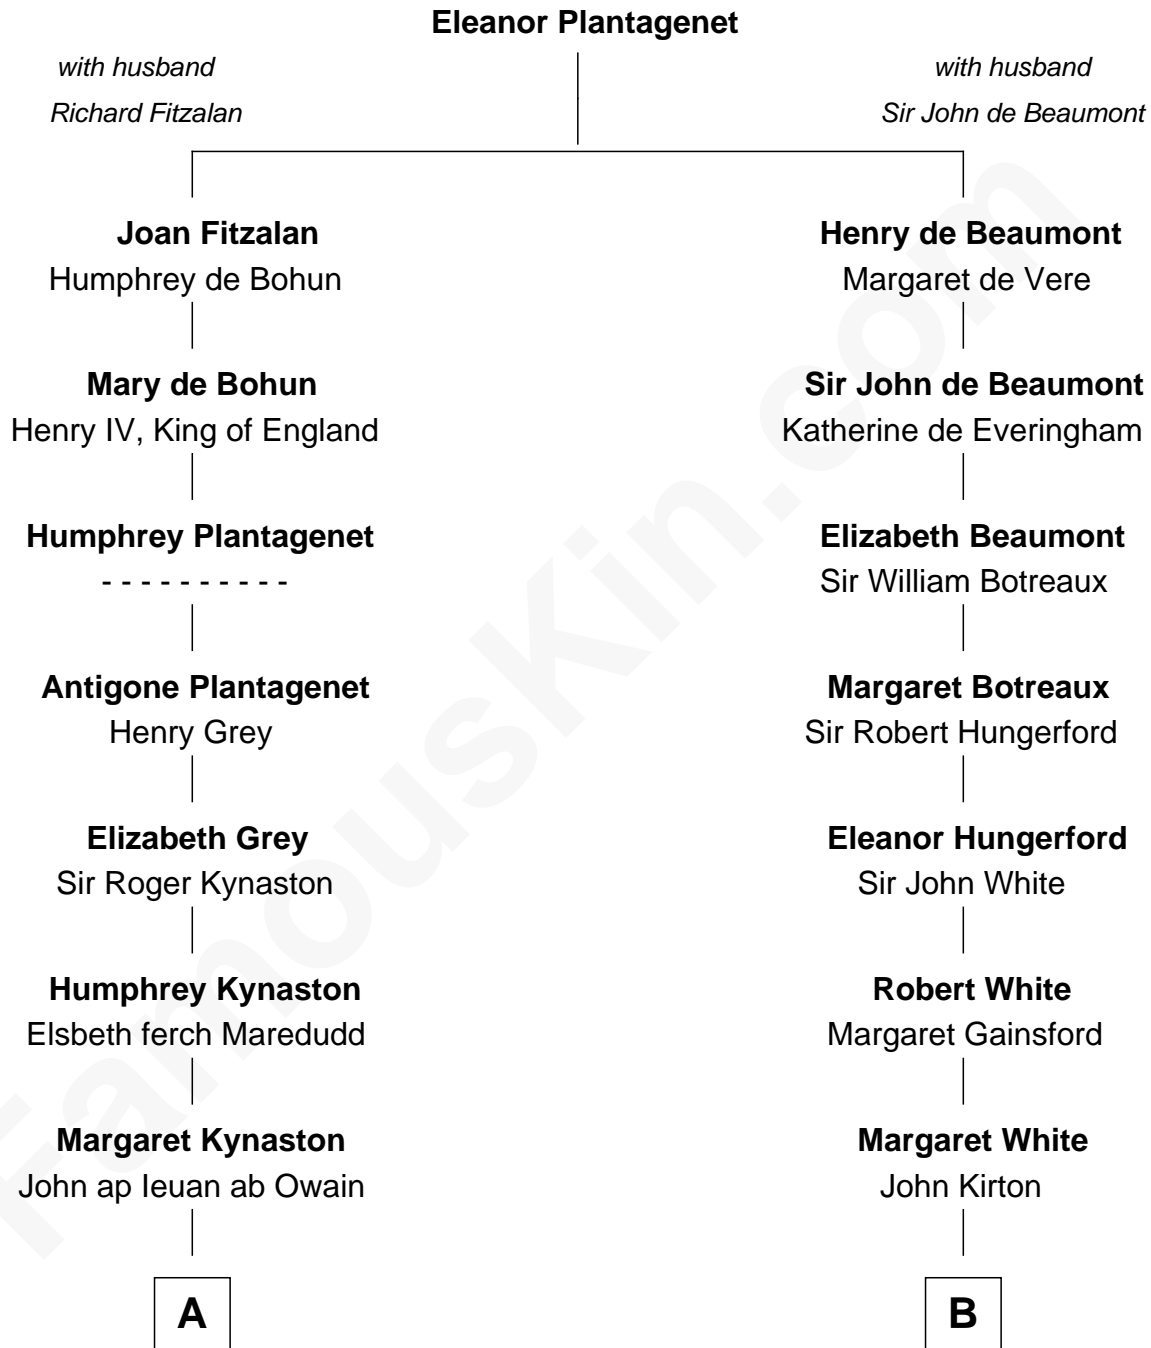

## Relationship Chart of

### Orson Welles

*Radio, Stage, and Movie Actor*

18th cousin 1 time removed of

### Alice (Lee) Roosevelt

*First Wife of President Theodore Roosevelt*

FamousKin.com