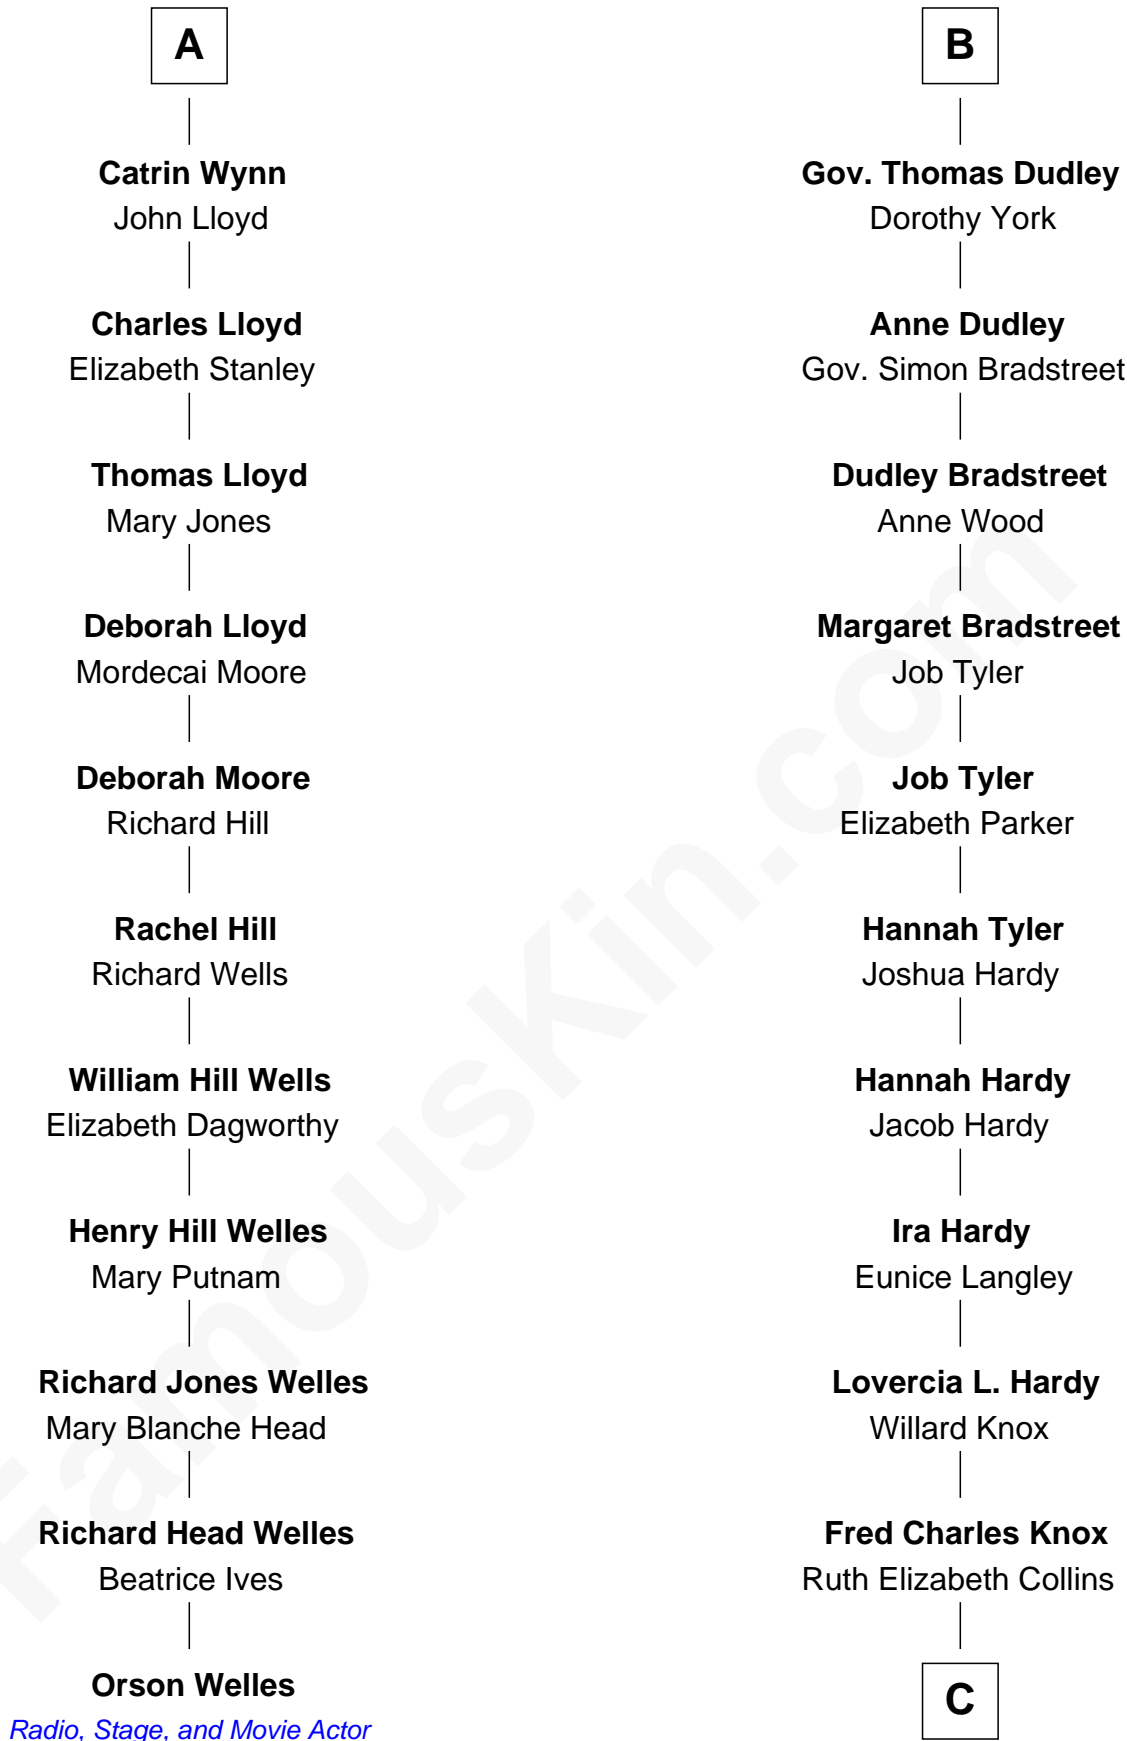

FamousKin.com

Relationship Chart of

Orson Welles

Radio, Stage, and Movie Actor

17th cousin 2 times removed of

James Taylor

Singer-Songwriter

C

Ella Angelique Knox
Henry Herman Woodard

Gertrude Arline Woodard
Dr. Isaac Montrose Taylor

James Taylor
Singer-Songwriter

FamousKin.com