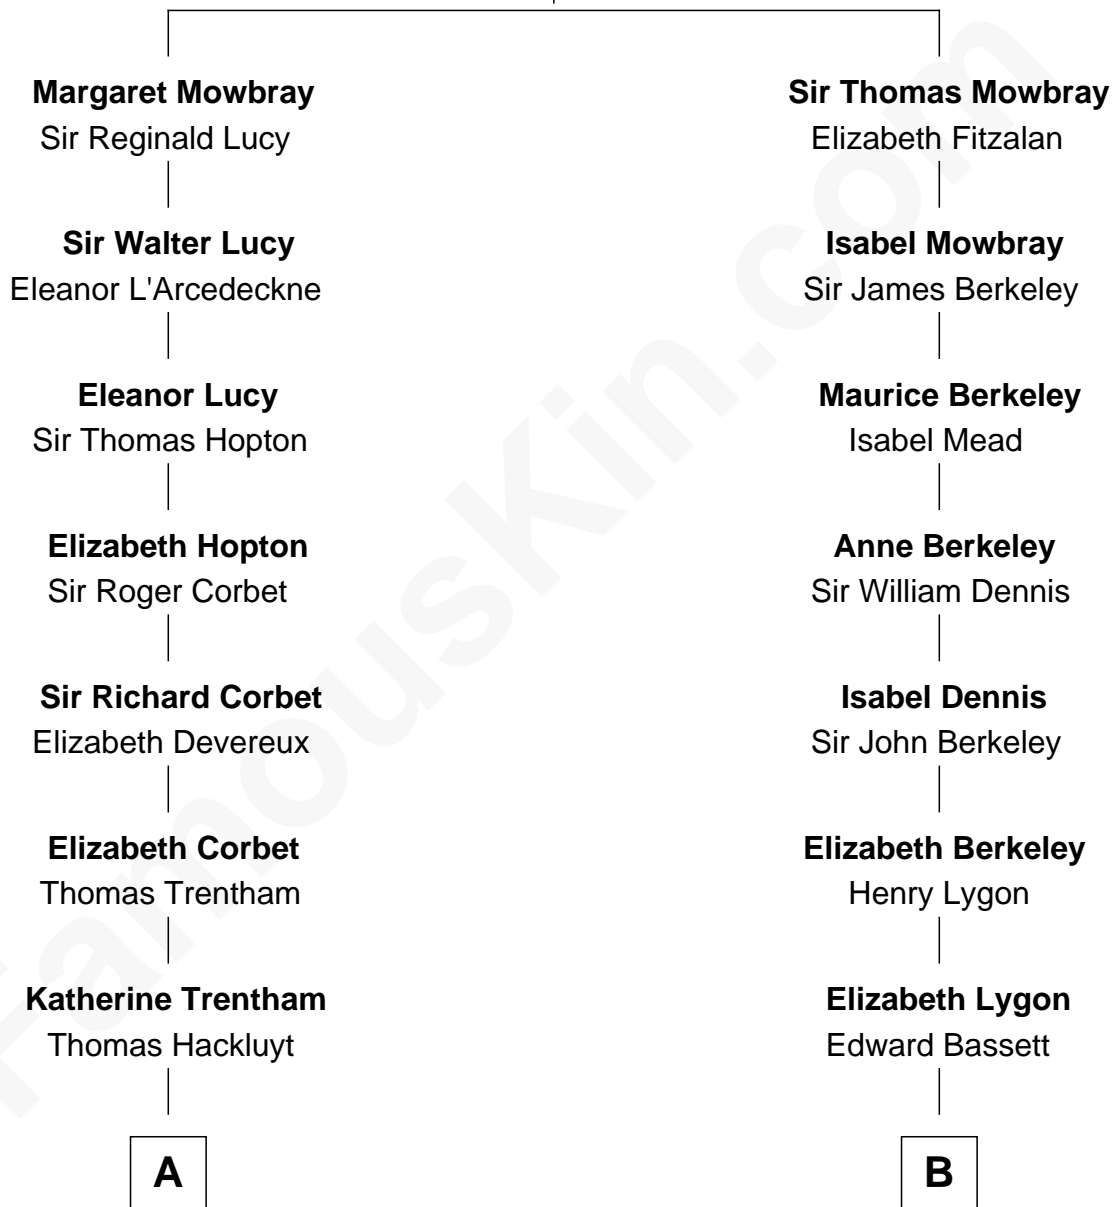

FamousKin.com Relationship Chart of

Orson Welles

Radio, Stage, and Movie Actor

18th cousin 1 time removed of

James Taylor

Singer-Songwriter

John de Mowbray
Elizabeth de Segrave

C

Richard Head Welles

Beatrice Ives

Orson Welles

Radio, Stage, and Movie Actor

D

Theodosia Haynes

Alexander Taylor

Dr. Isaac Montrose Taylor

Gertrude Arline Woodard

James Taylor

Singer-Songwriter

FamousKin.com