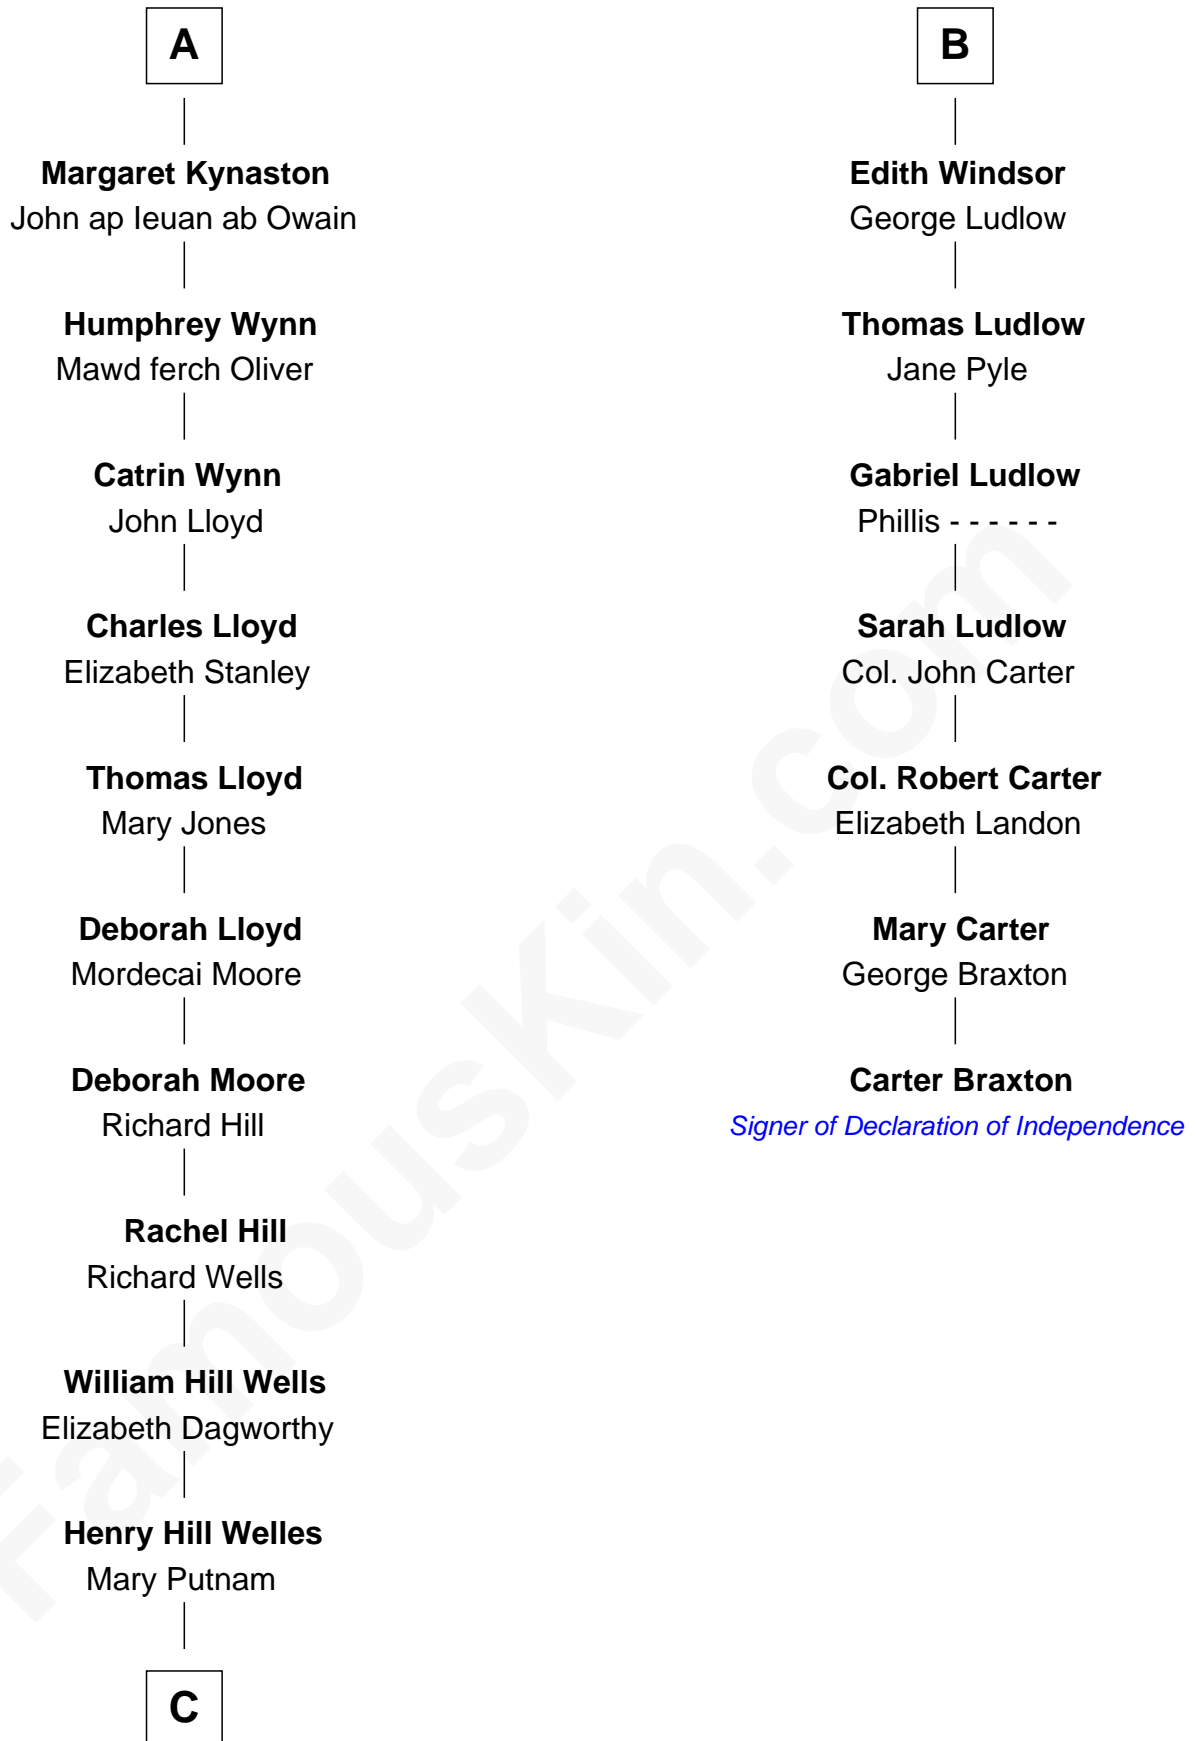

FamousKin.com

Relationship Chart of

Orson Welles

Radio, Stage, and Movie Actor

13th cousin 6 times removed of

Carter Braxton

Signer of the Declaration of Independence

C