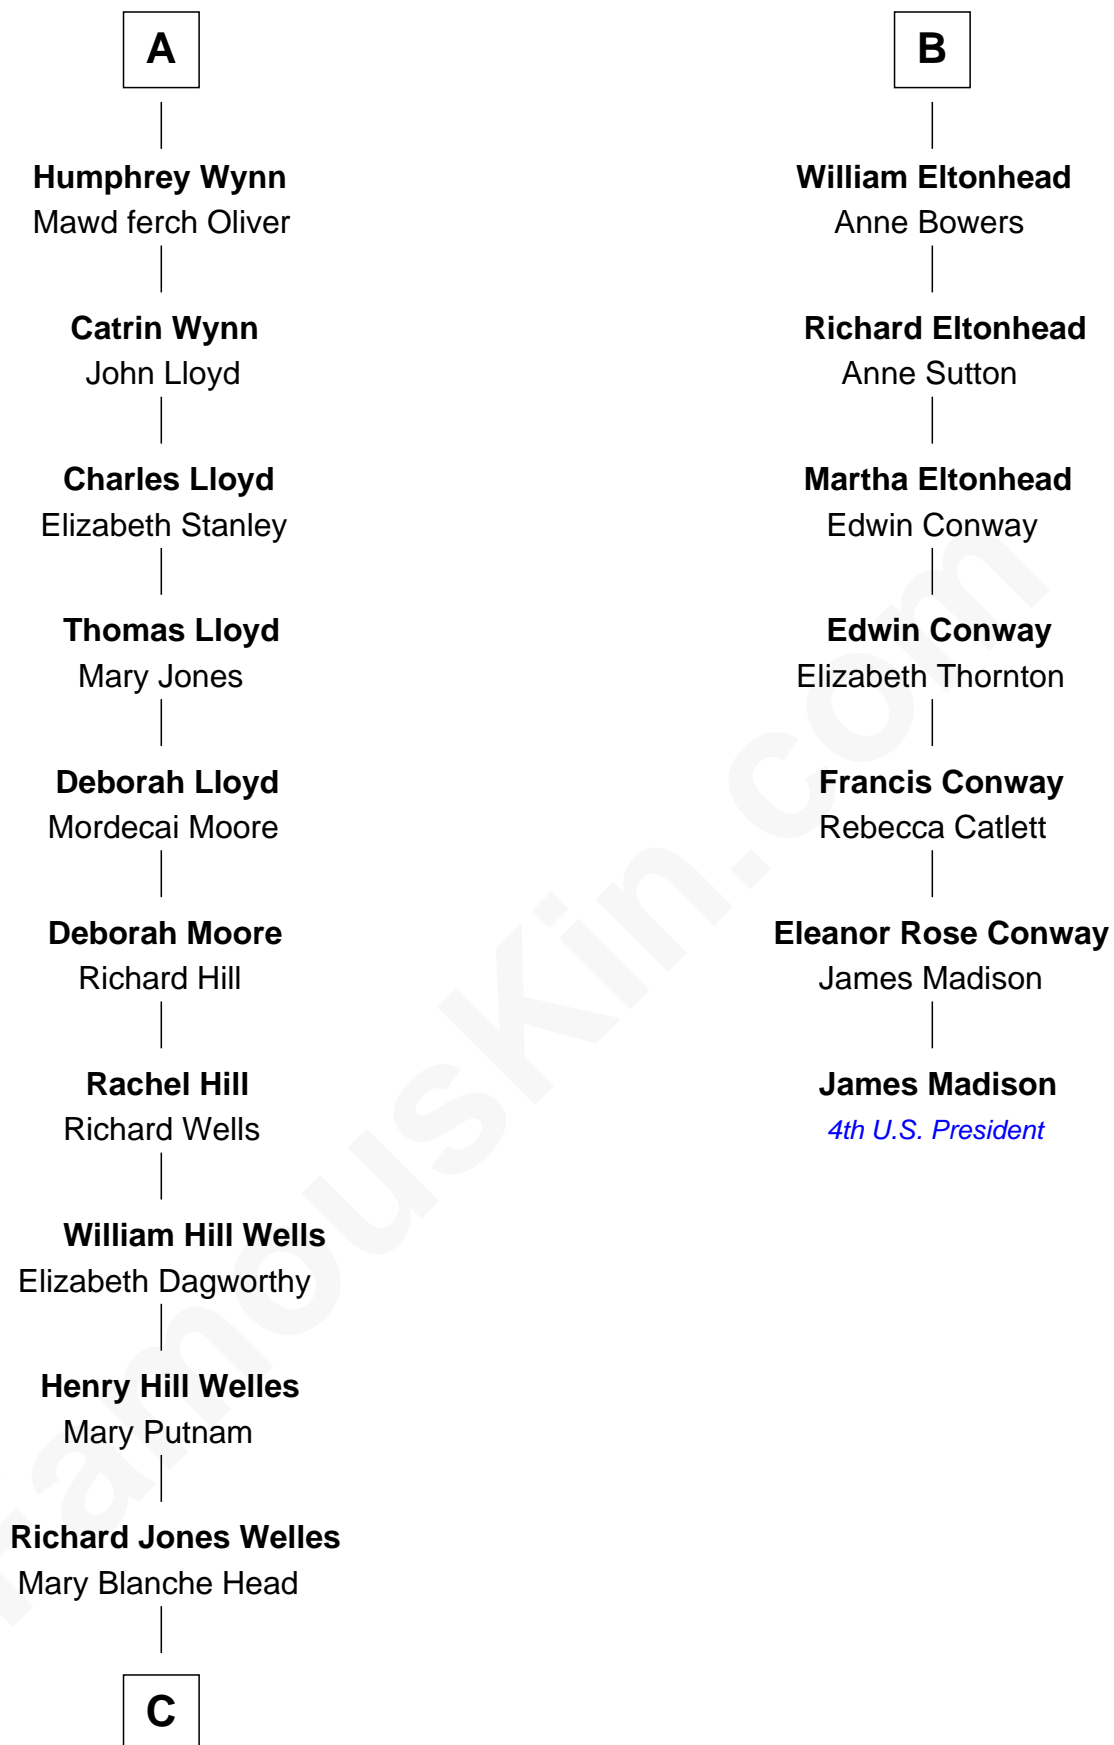

FamousKin.com

Relationship Chart of

Orson Welles

Radio, Stage, and Movie Actor

13th cousin 5 times removed of

James Madison

4th U.S. President

C