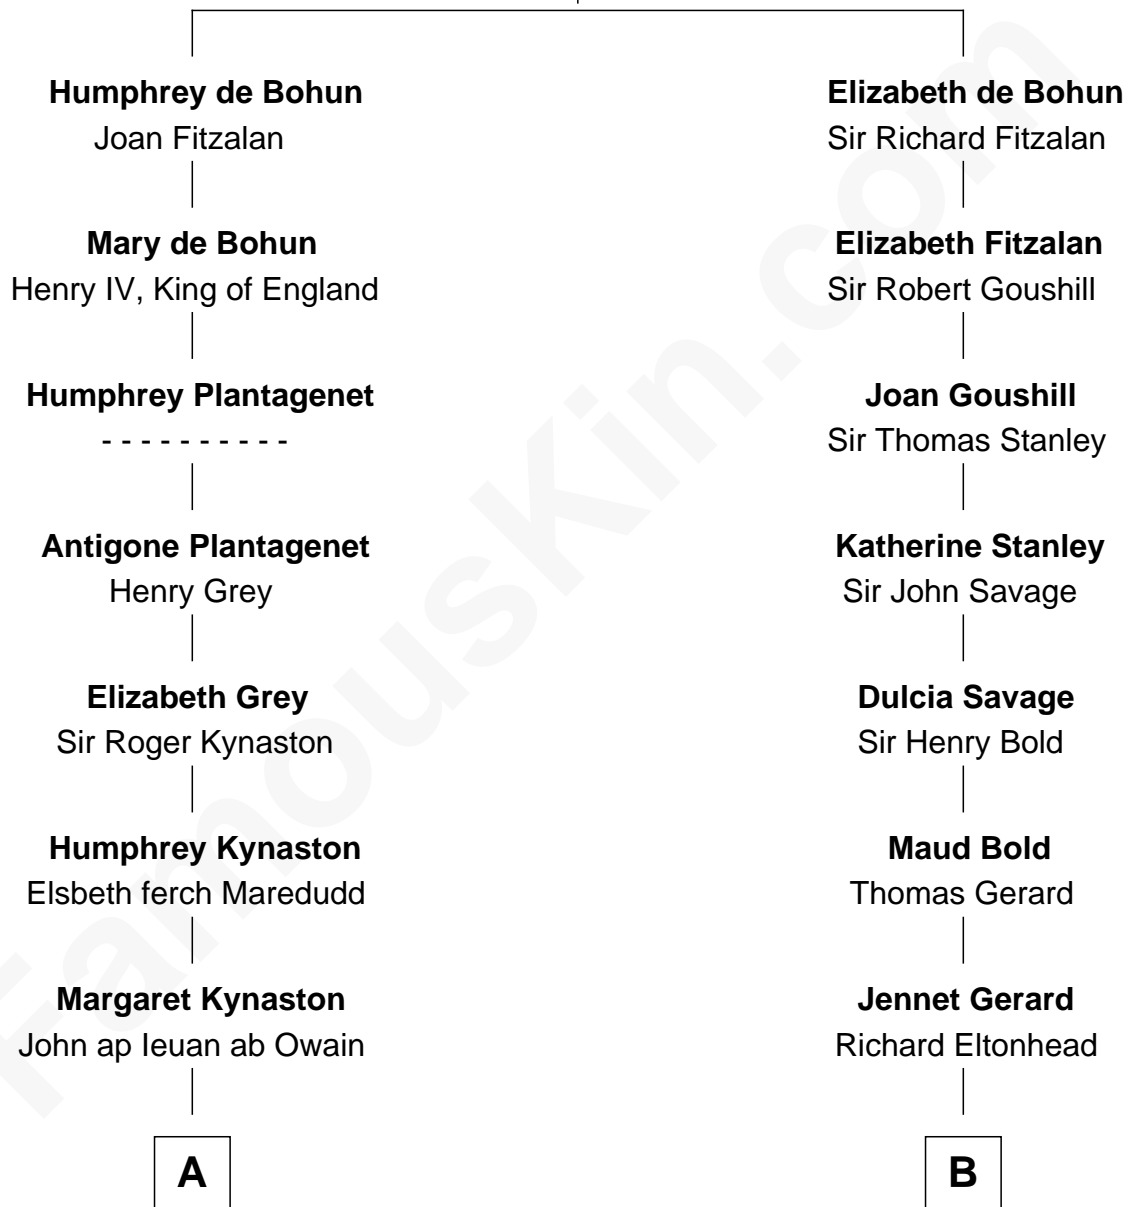

## Relationship Chart of

### Orson Welles

*Radio, Stage, and Movie Actor*

13th cousin 5 times removed of

**James Madison**

*4th U.S. President*

**Sir William de Bohun**  
Elizabeth de Badlesmere

**C**

Richard Head Welles