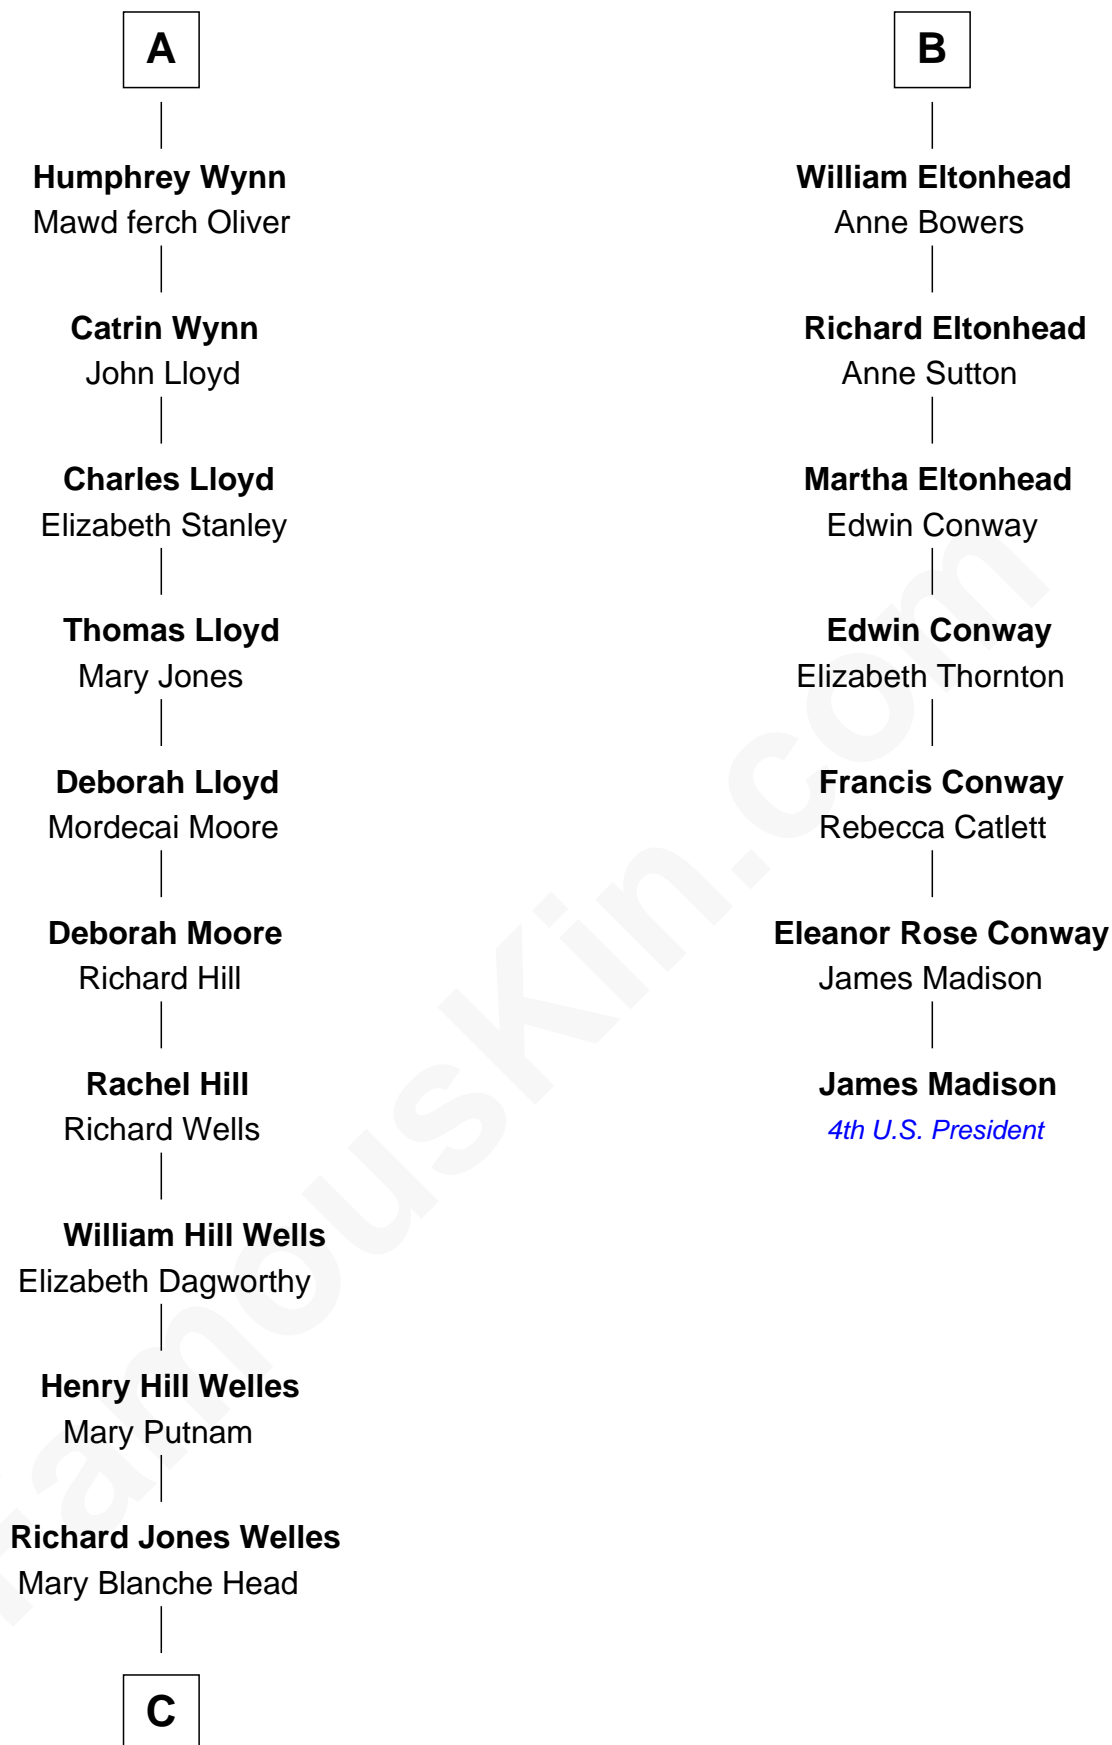

## Relationship Chart of

### Orson Welles

*Radio, Stage, and Movie Actor*

13th cousin 5 times removed of

**James Madison**

*4th U.S. President*

**Sir William de Bohun**  
Elizabeth de Badlesmere

**C**

Richard Head Welles