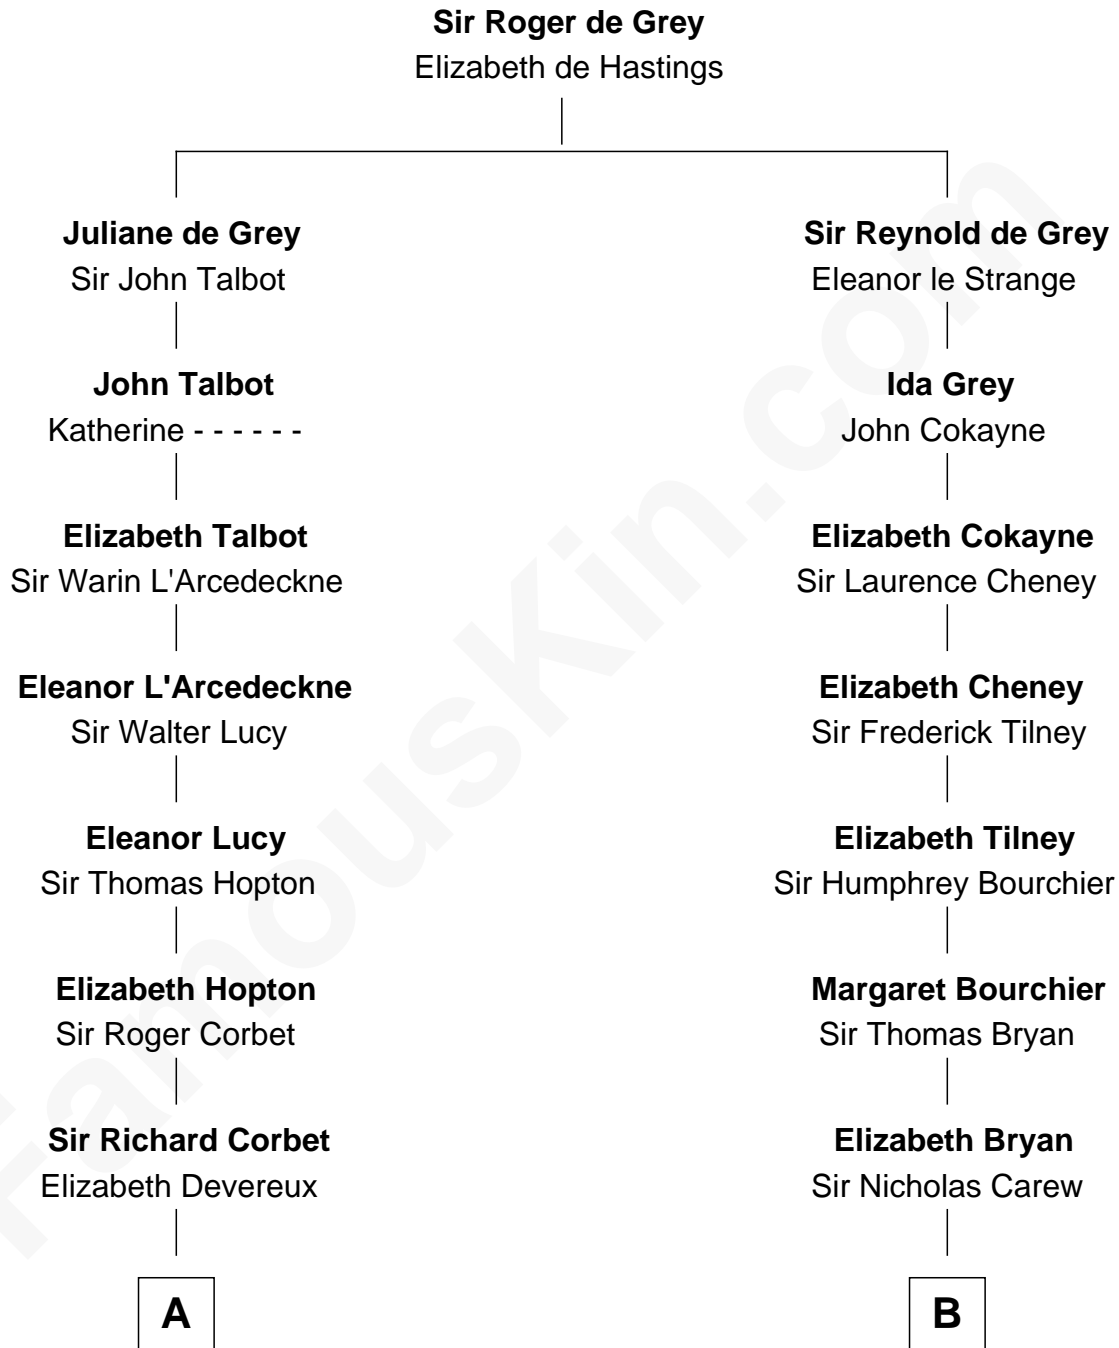

## Relationship Chart of

**Orson Welles**

*Radio, Stage, and Movie Actor*

20th cousin of

**Bill Weld**

*68th Governor of Massachusetts*

**C**

**Henry Hill Welles**