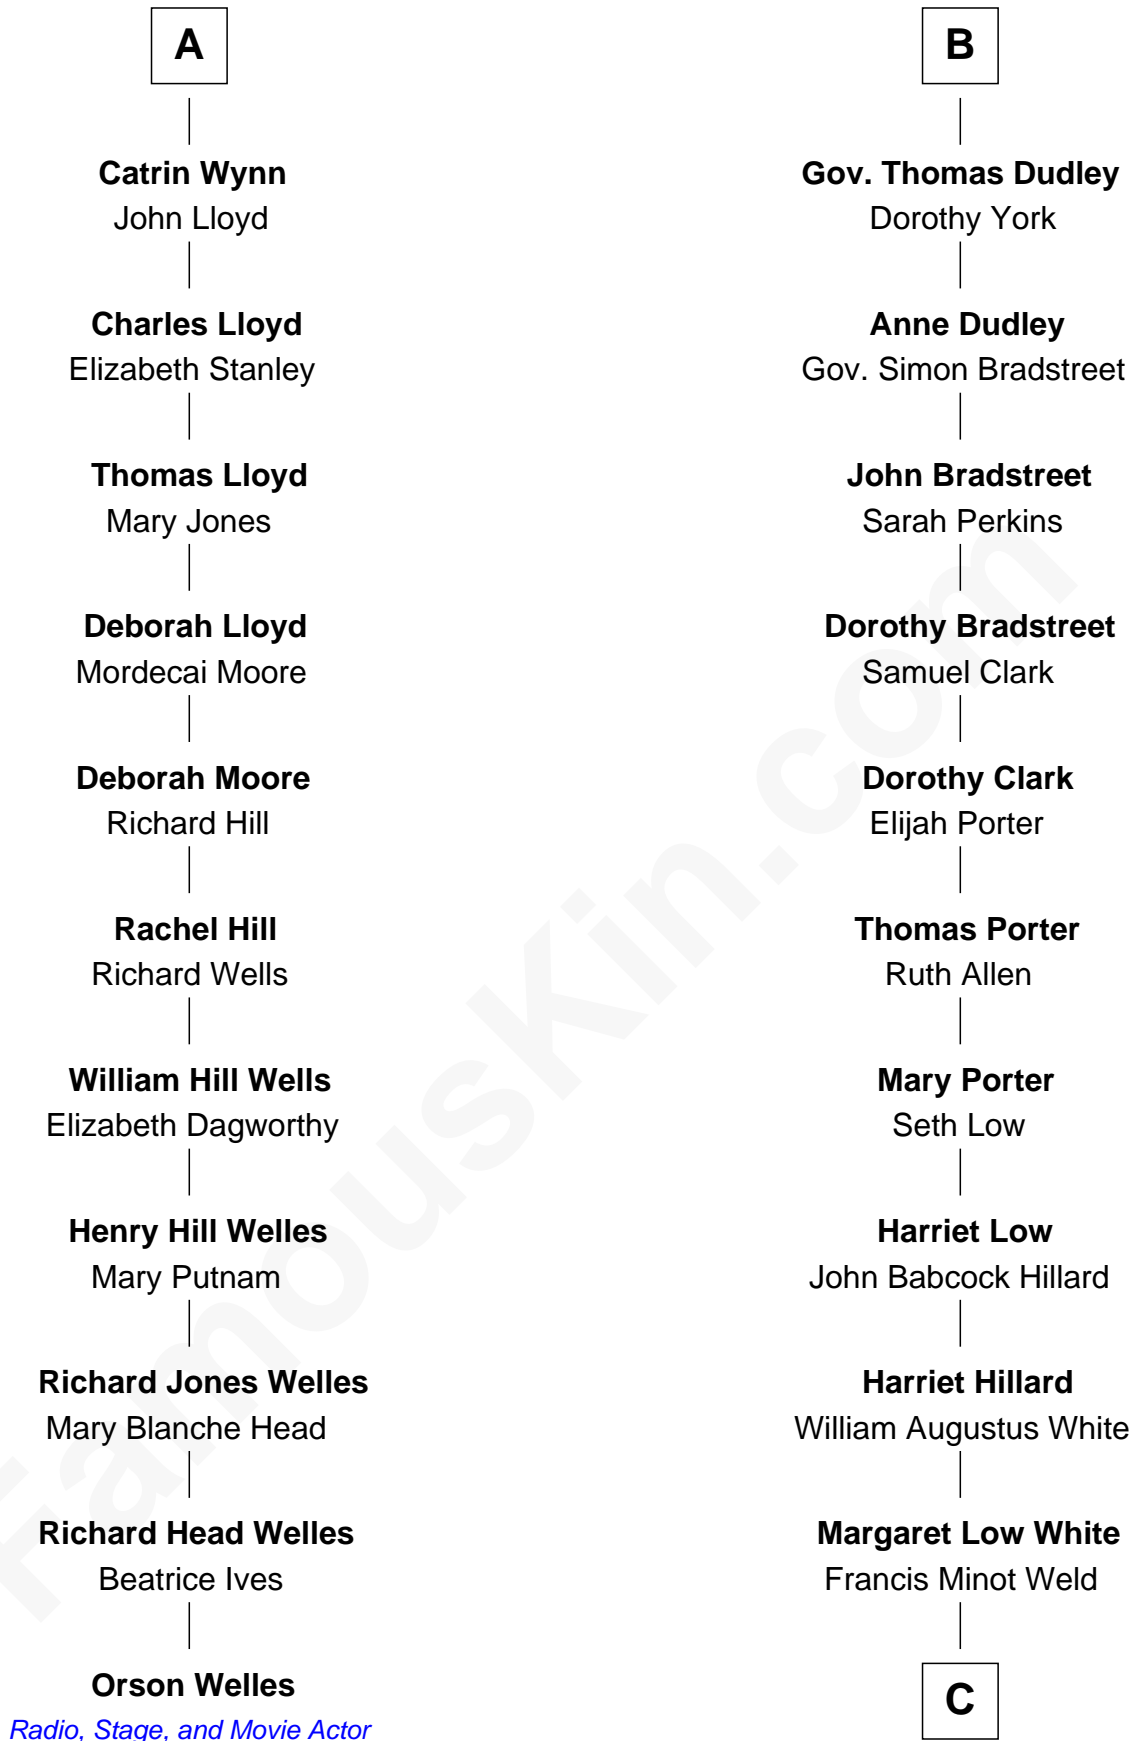

FamousKin.com

Relationship Chart of Orson Welles

Radio, Stage, and Movie Actor

17th cousin 1 time removed of

Bill Weld

68th Governor of Massachusetts

C

David Weld
Mary Blake Nichols

Bill Weld

68th Governor of Massachusetts

FamousKin.com