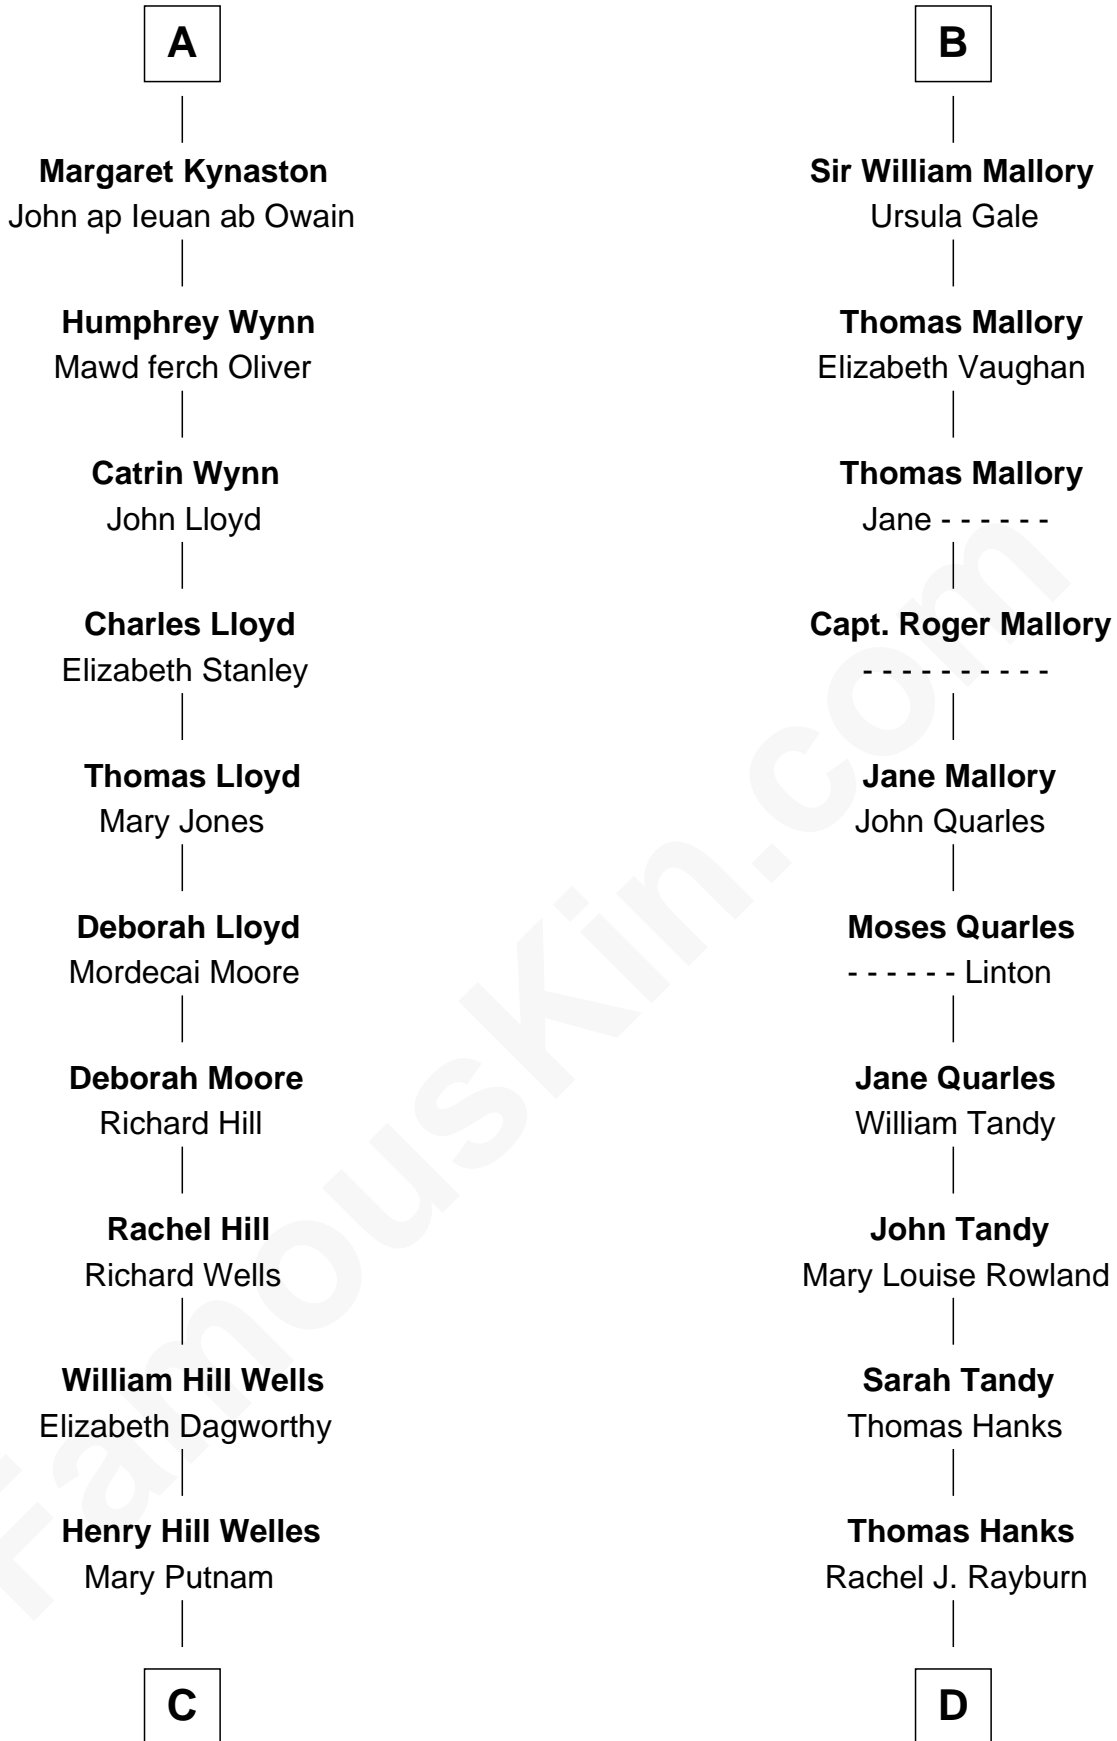

FamousKin.com Relationship Chart of

Orson Welles

Radio, Stage, and Movie Actor

19th cousin 1 time removed of

Tom Hanks

Movie Actor

Edmund Fitzalan

Alice de Warenne