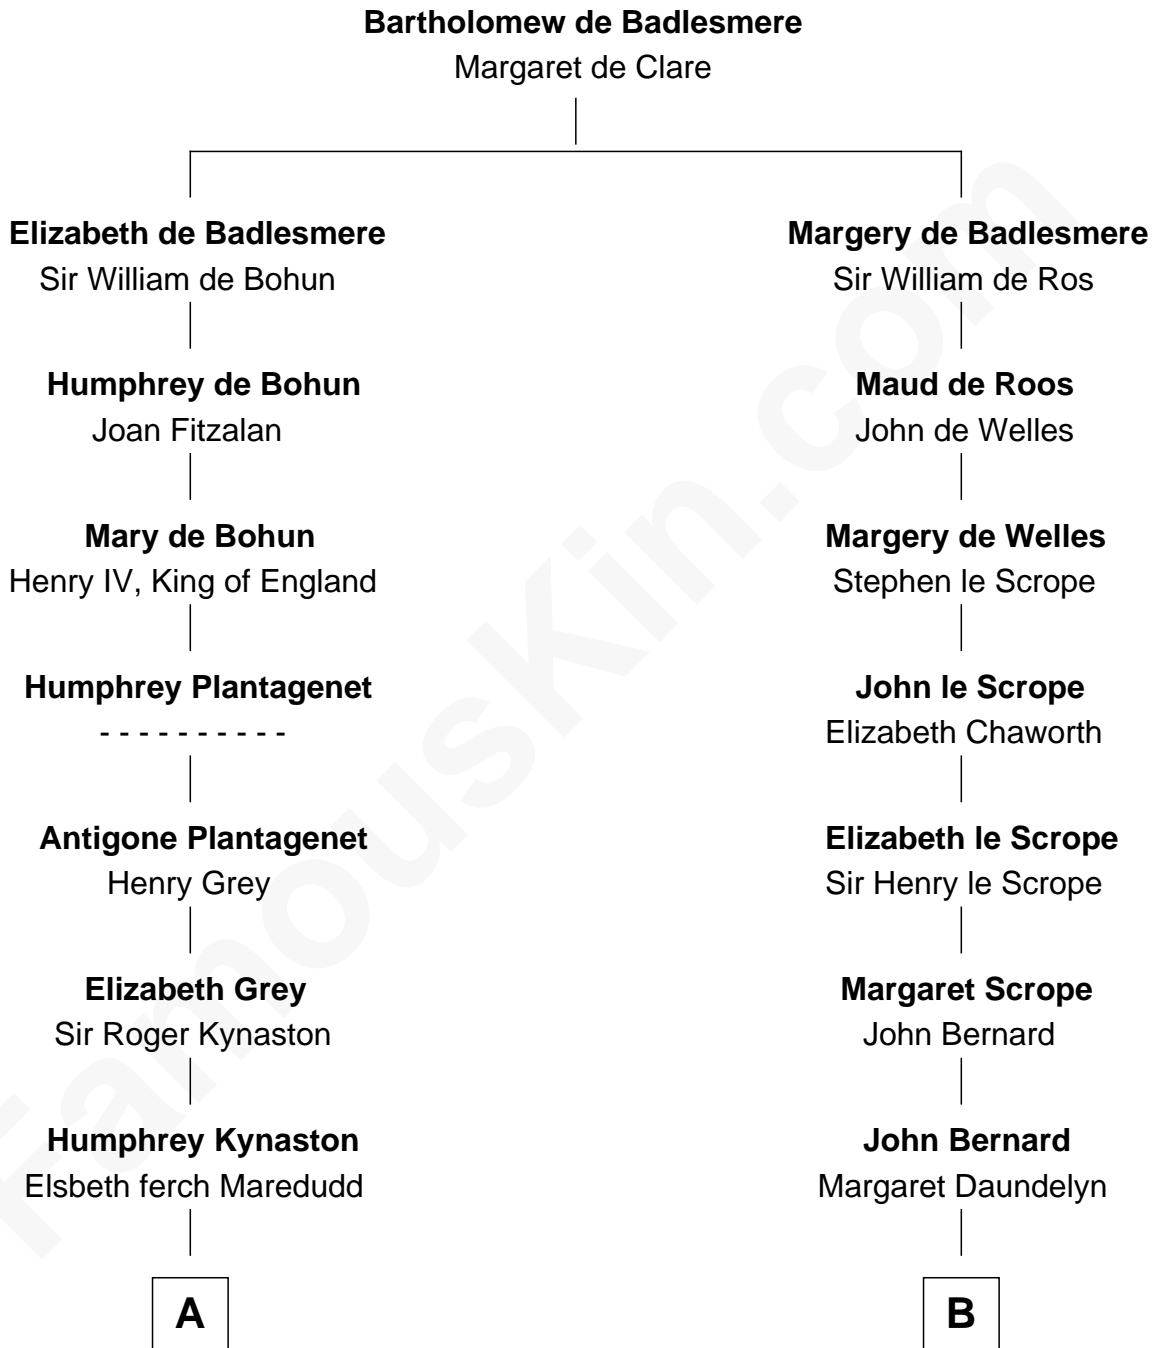

## Relationship Chart of

**Orson Welles**

*Radio, Stage, and Movie Actor*

17th cousin 2 times removed of

**Helen Keller**

*Author and Activist*

**C**

Richard Jones Welles

Mary Blanche Head

Richard Head Welles

Beatrice Ives

Orson Welles

*Radio, Stage, and Movie Actor*

FamousKin.com