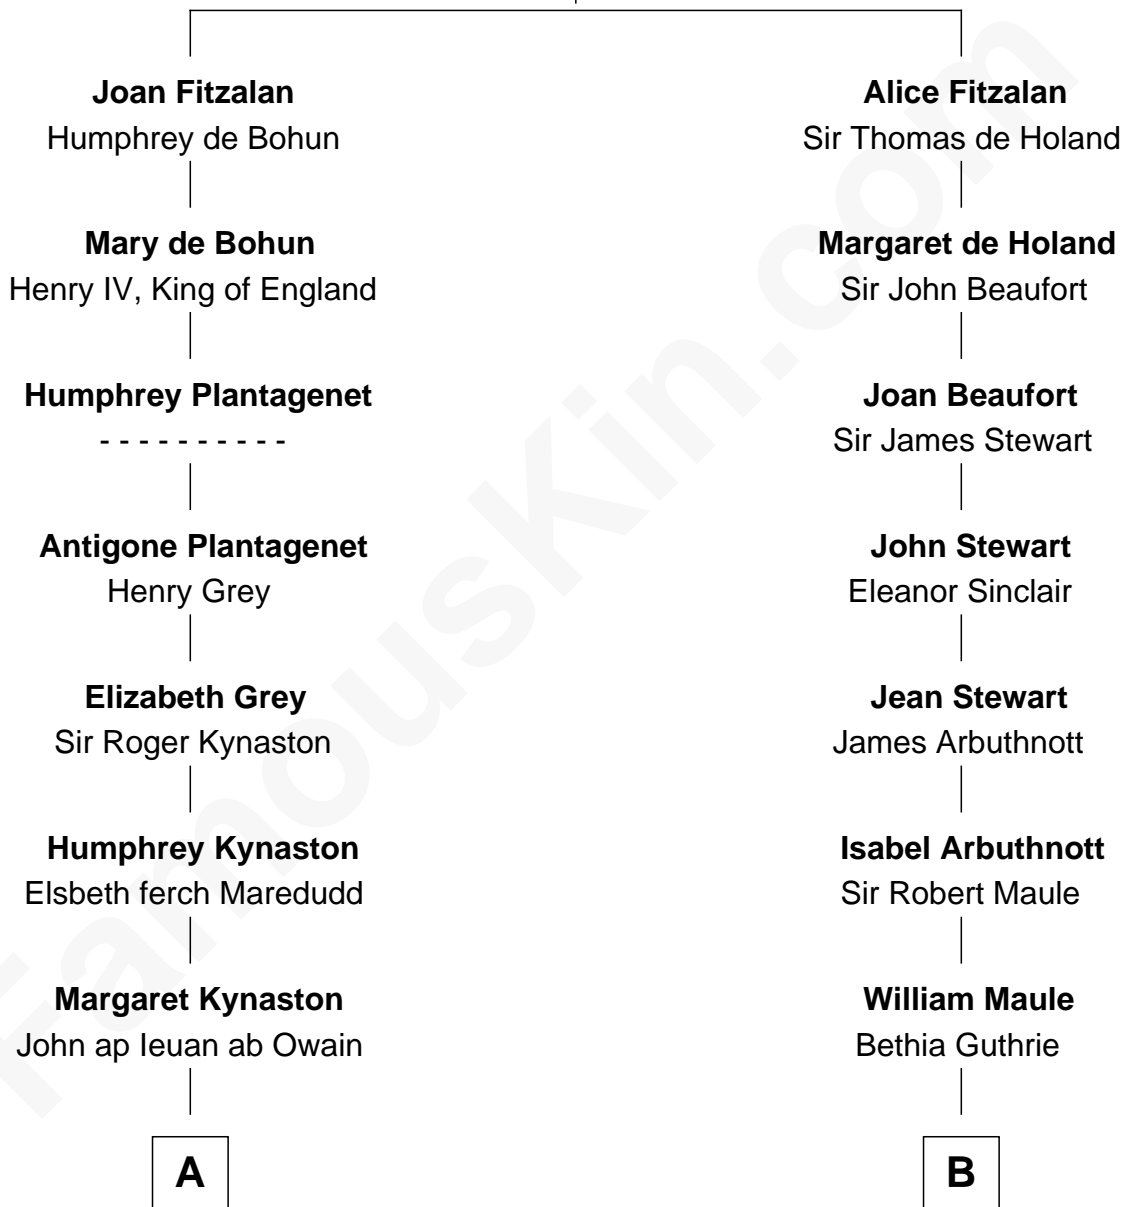

FamousKin.com Relationship Chart of

Orson Welles

Radio, Stage, and Movie Actor

15th cousin 3 times removed of

Helen Keller

Author and Activist

Richard Fitzalan
Eleanor Plantagenet

C

Richard Head Welles

Beatrice Ives

Orson Welles

Radio, Stage, and Movie Actor

FamousKin.com