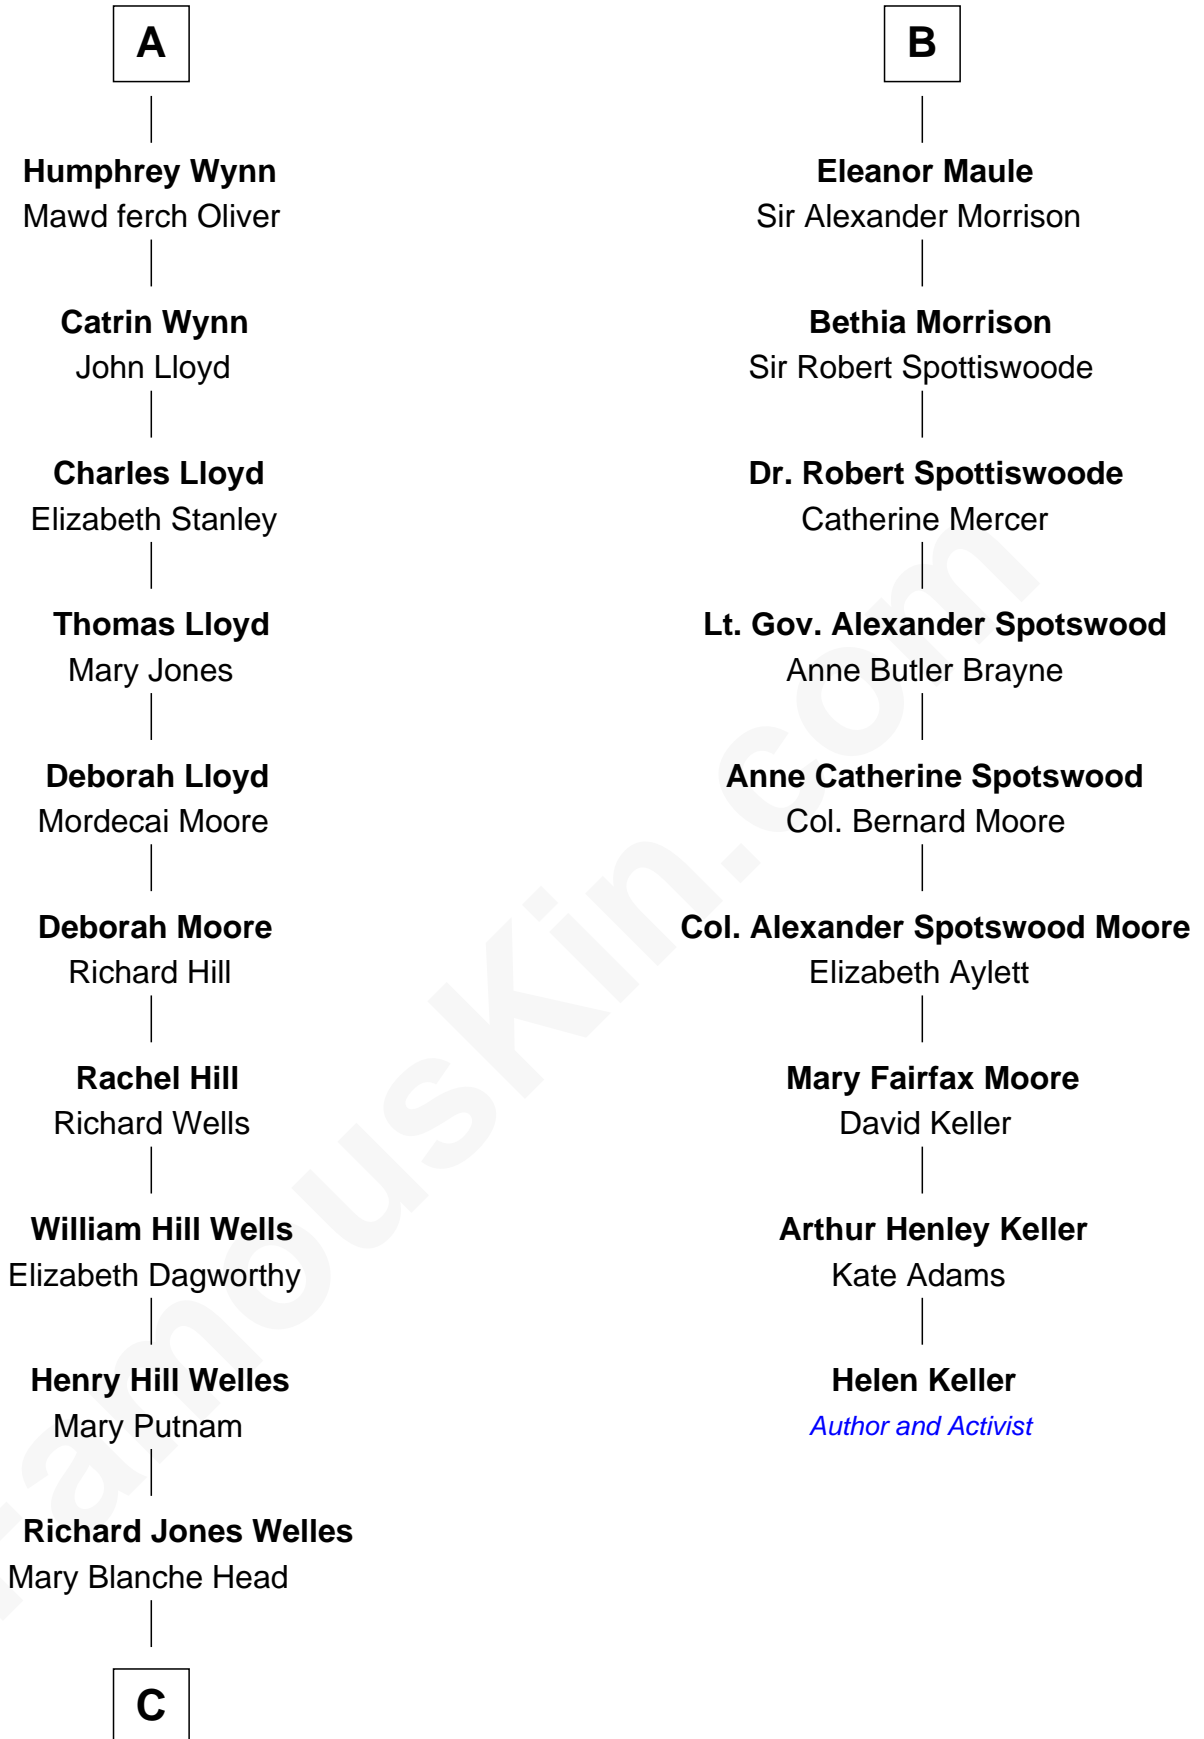

FamousKin.com Relationship Chart of

Orson Welles

Radio, Stage, and Movie Actor

15th cousin 3 times removed of

Helen Keller

Author and Activist

Richard Fitzalan
Eleanor Plantagenet

C