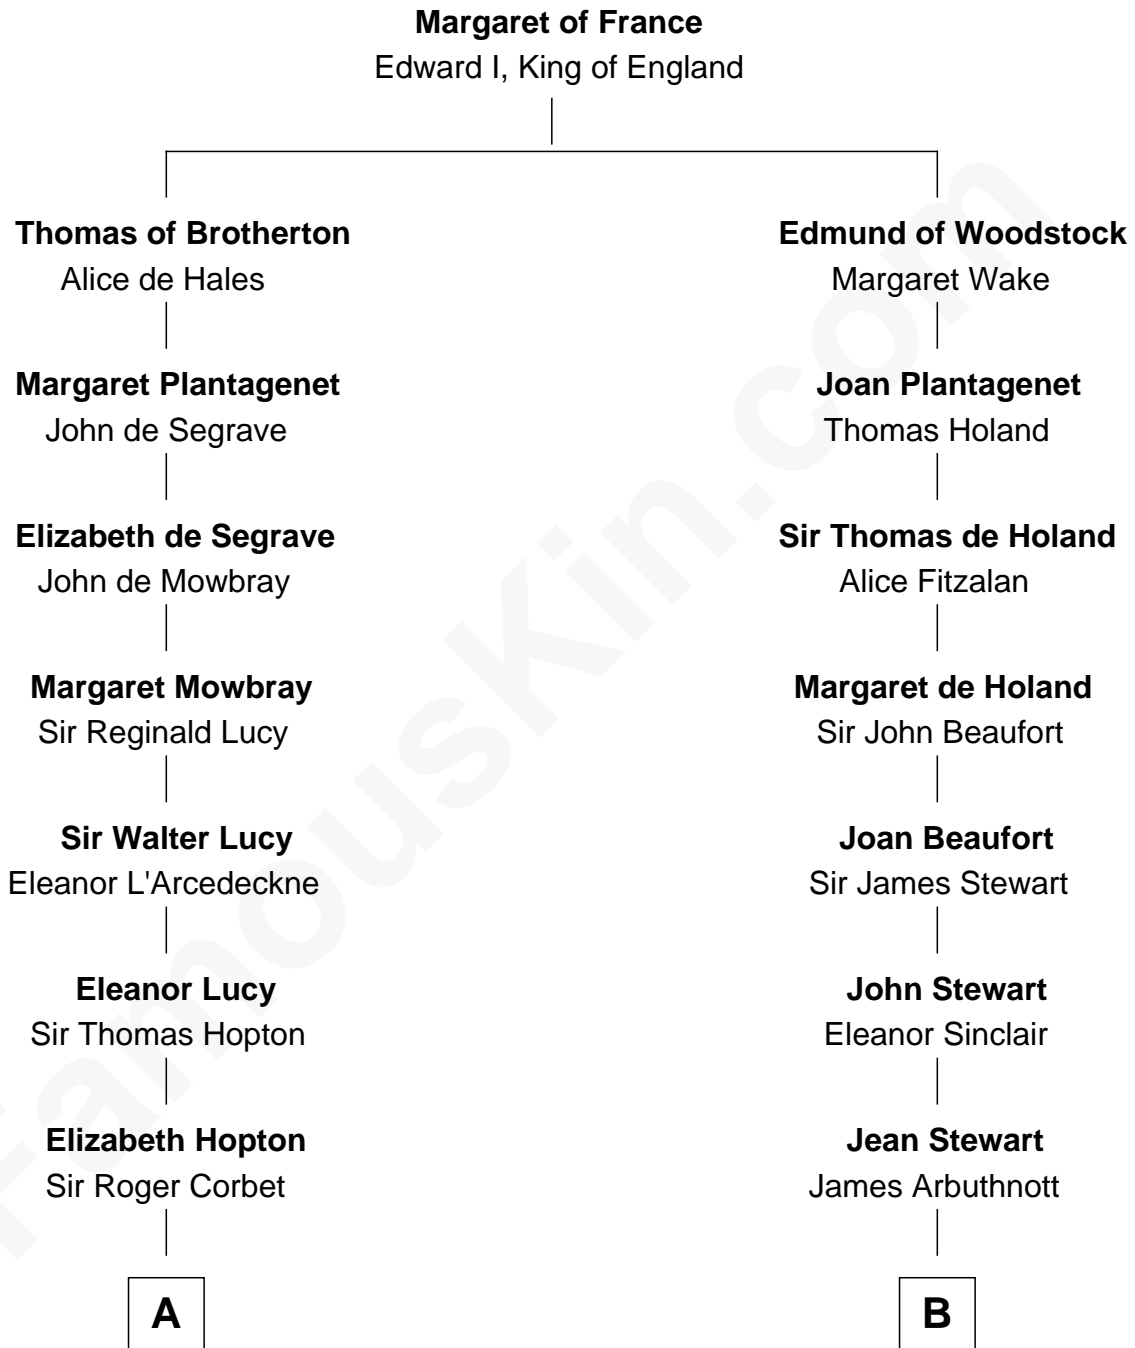

FamousKin.com

Relationship Chart of

Orson Welles

Radio, Stage, and Movie Actor

17th cousin 4 times removed of

Helen Keller

Author and Activist

C

—
William Hill Wells
Elizabeth Dagworthy

—
Henry Hill Welles
Mary Putnam

—
Richard Jones Welles
Mary Blanche Head

—
Richard Head Welles
Beatrice Ives

—
Orson Welles
Radio, Stage, and Movie Actor

FamousKin.com