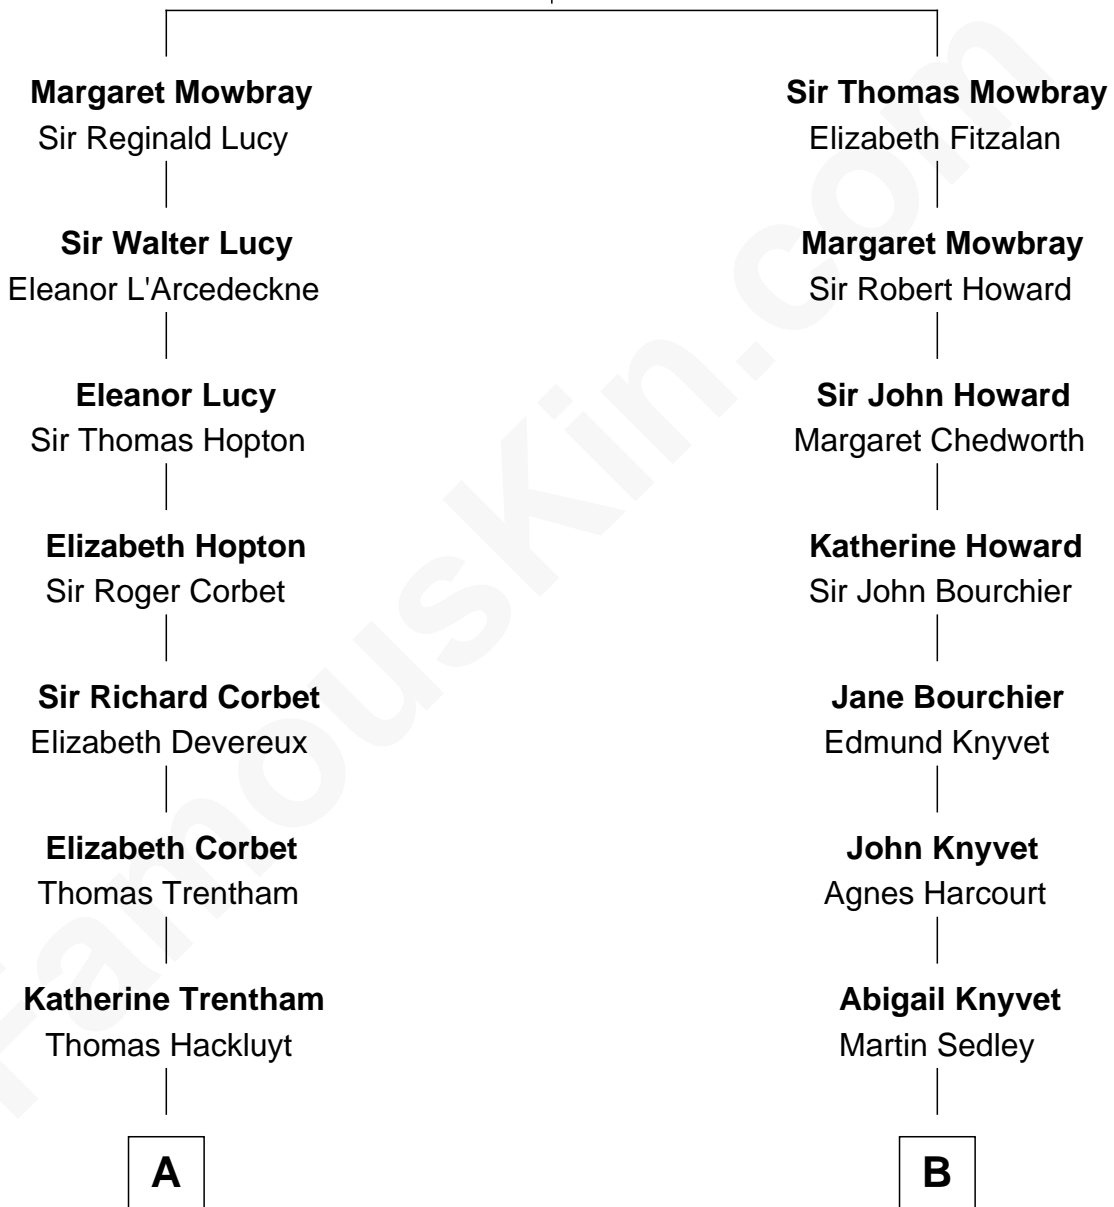

FamousKin.com

Relationship Chart of

Orson Welles

Radio, Stage, and Movie Actor

16th cousin 2 times removed of

Leverett Saltonstall

55th Governor of Massachusetts

John de Mowbray
Elizabeth de Segrave