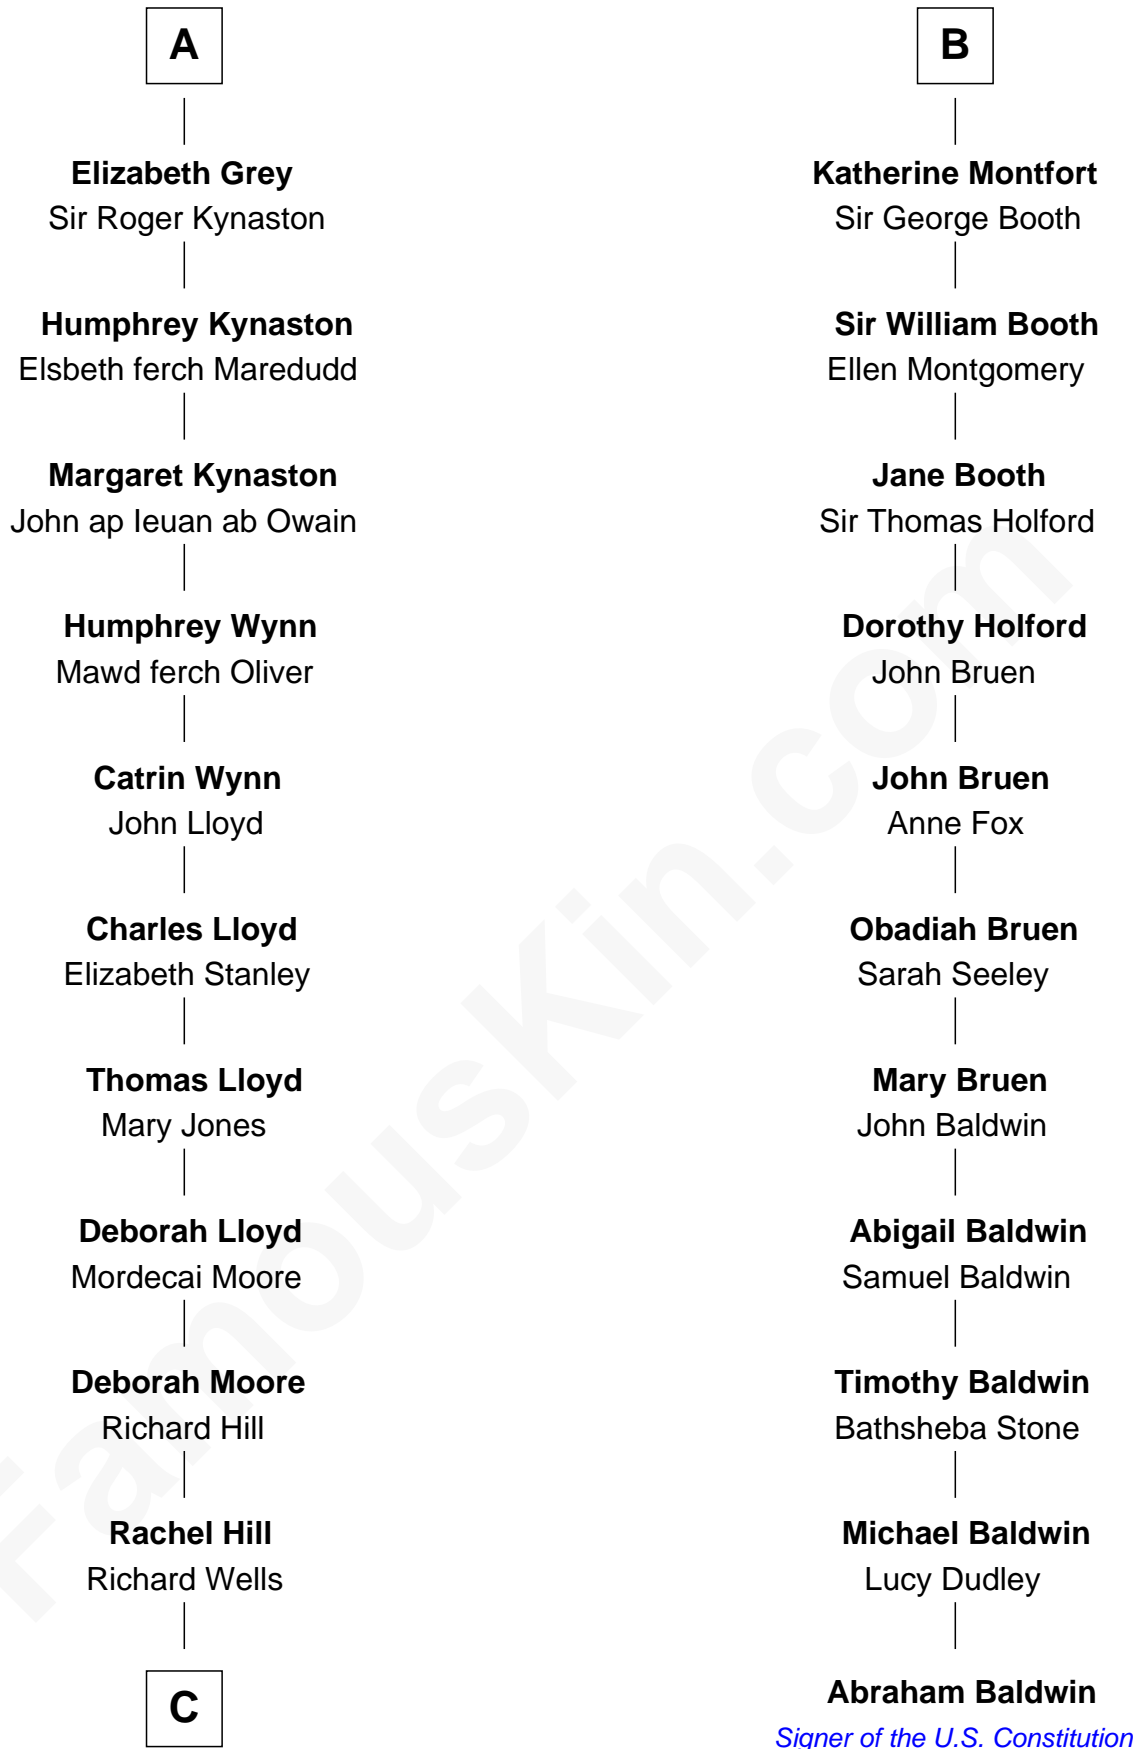

FamousKin.com

Relationship Chart of

Orson Welles

Radio, Stage, and Movie Actor

17th cousin 4 times removed of

Abraham Baldwin

Signer of the U.S. Constitution

C

—
William Hill Wells
Elizabeth Dagworthy

—
Henry Hill Welles
Mary Putnam

—
Richard Jones Welles
Mary Blanche Head

—
Richard Head Welles
Beatrice Ives

—
Orson Welles
Radio, Stage, and Movie Actor

FamousKin.com