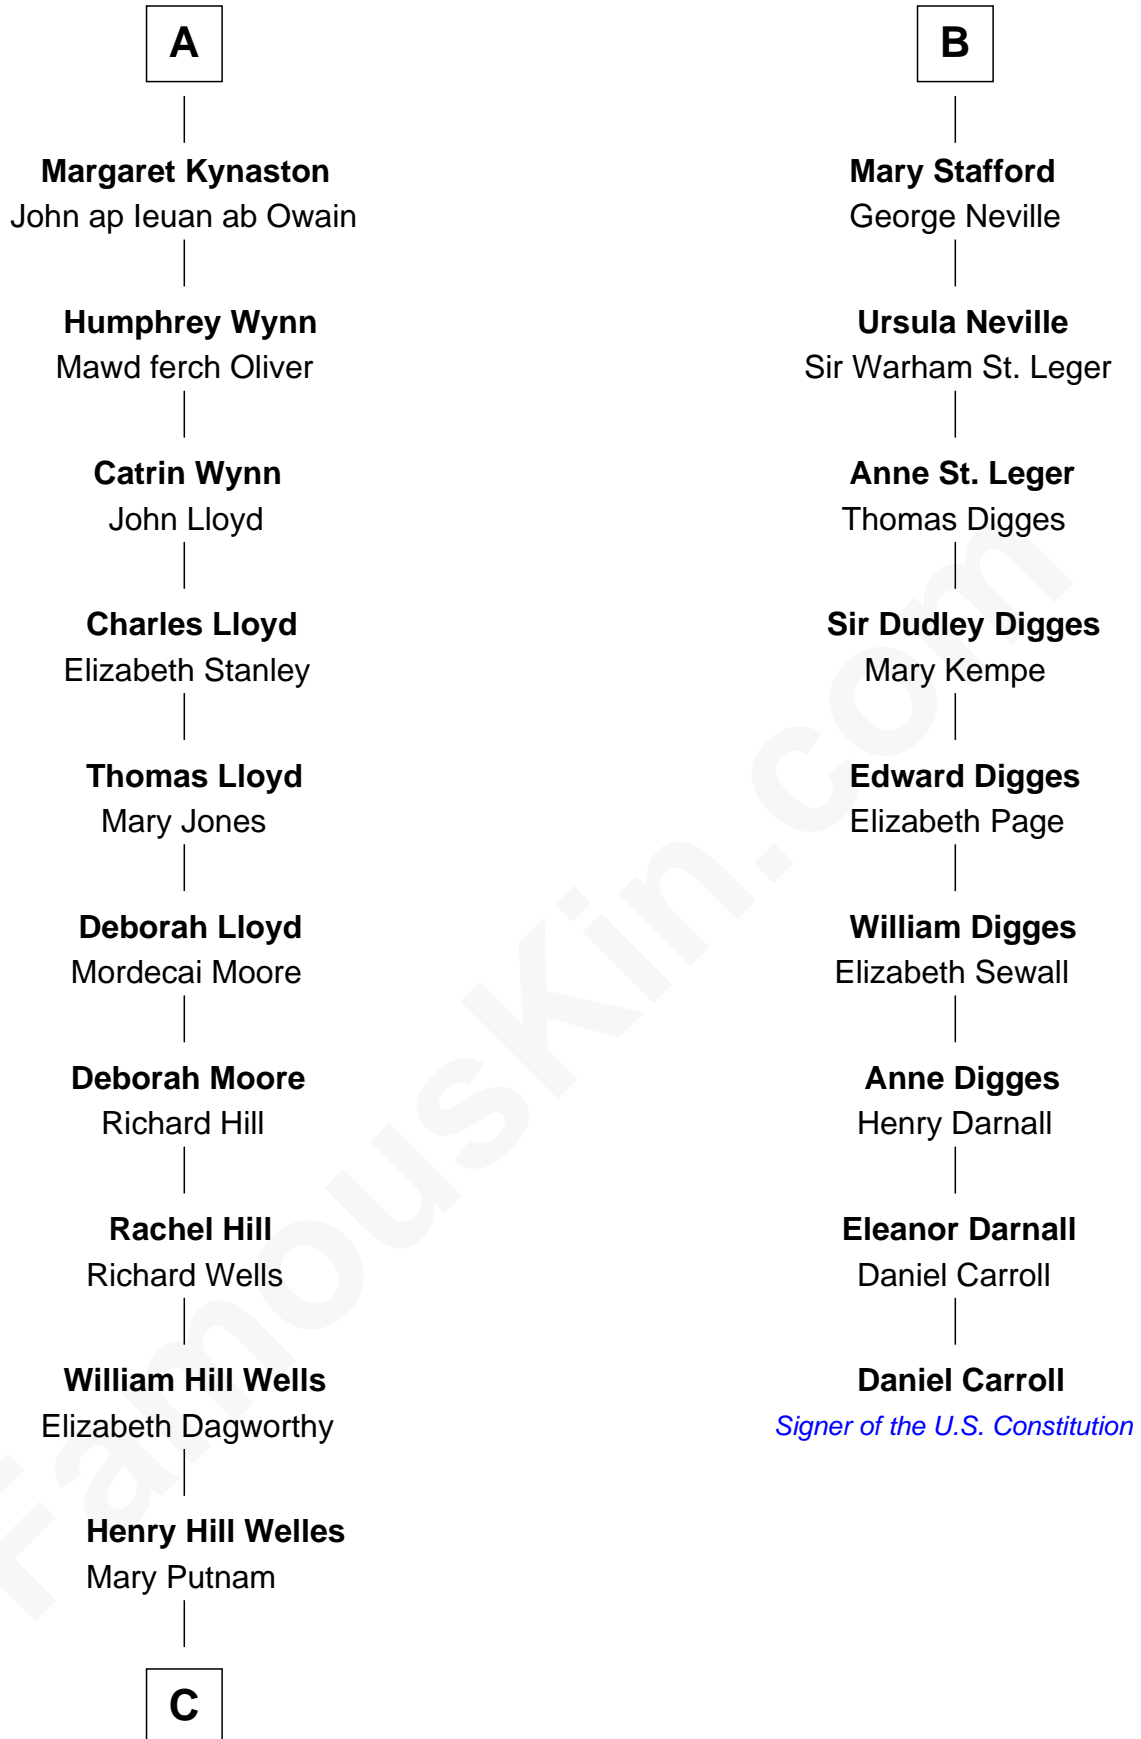

## Relationship Chart of

### Orson Welles

*Radio, Stage, and Movie Actor*

15th cousin 4 times removed of

### Daniel Carroll

*Signer of the U.S. Constitution*

**C**

Richard Jones Welles

Mary Blanche Head

Richard Head Welles

Beatrice Ives

Orson Welles