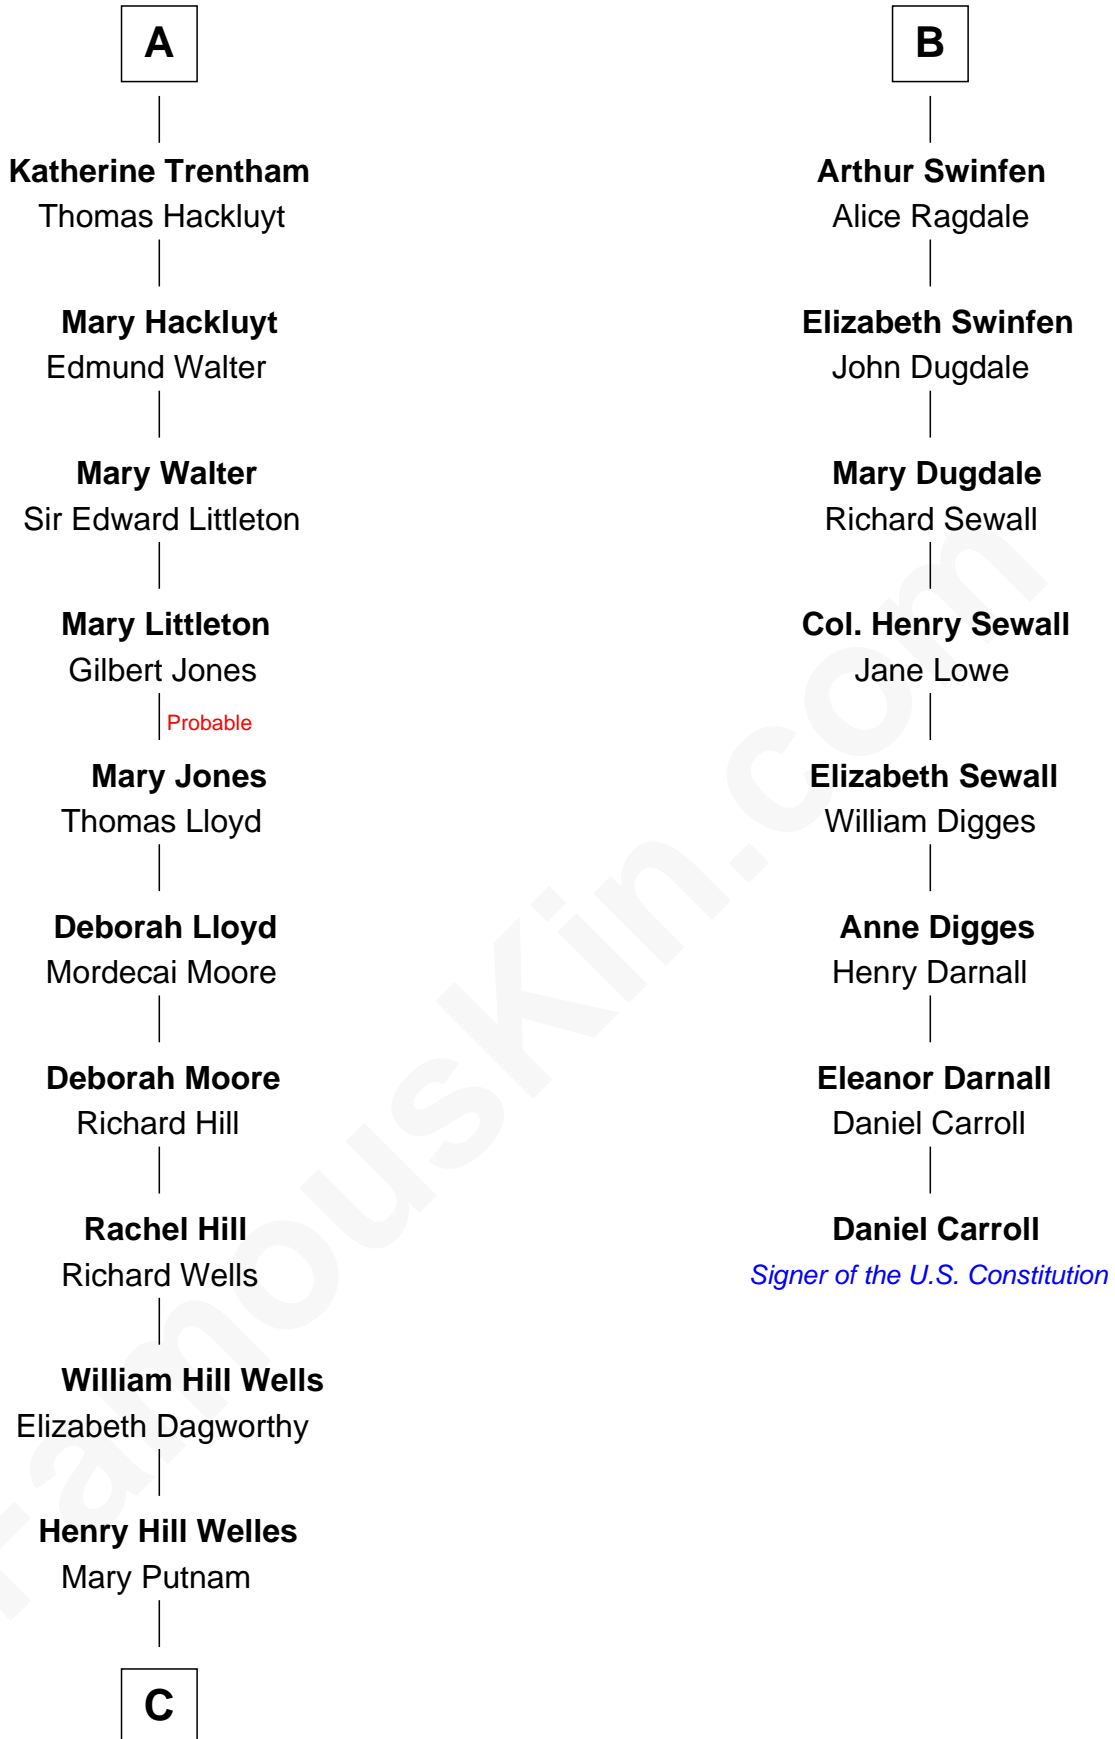

FamousKin.com

Relationship Chart of

Orson Welles

Radio, Stage, and Movie Actor

14th cousin 5 times removed of

Daniel Carroll

Signer of the U.S. Constitution

C