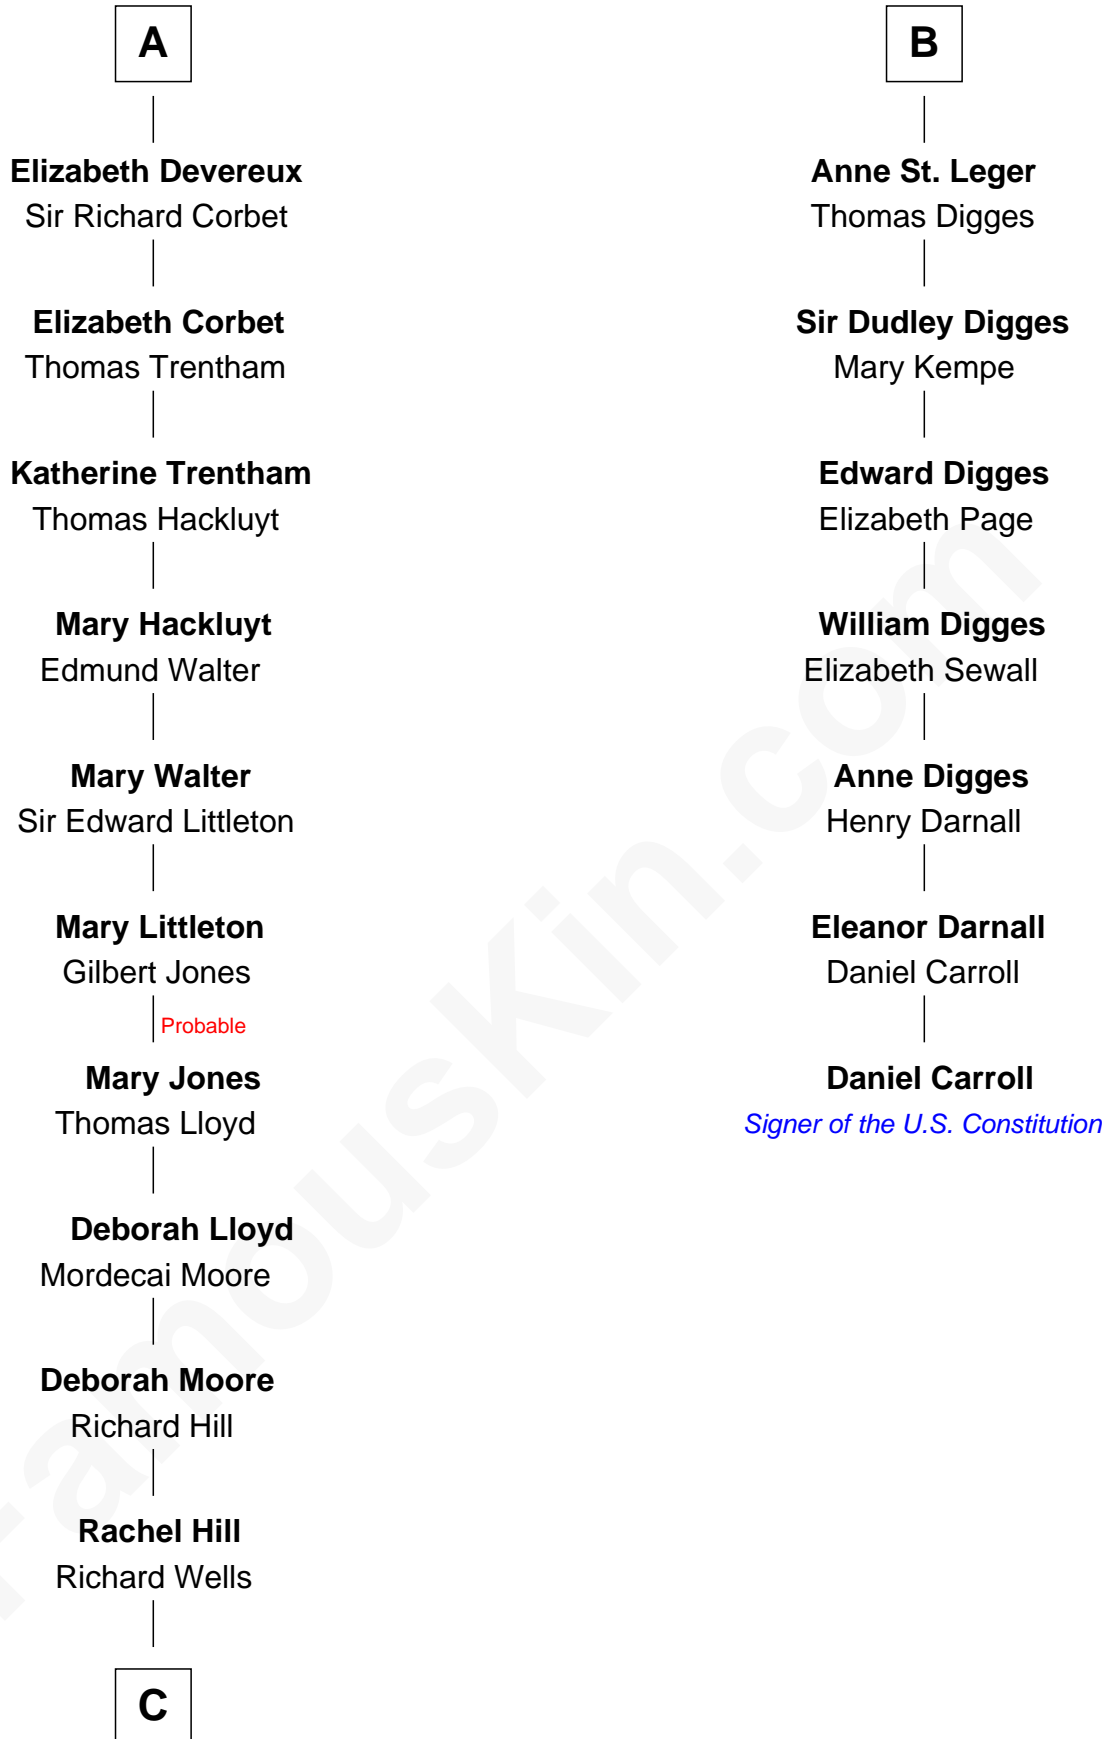

# FamousKin.com Relationship Chart of

**Orson Welles**

*Radio, Stage, and Movie Actor*

13th cousin 8 times removed of

**Daniel Carroll**

*Signer of the U.S. Constitution*

**Sir Hugh I de Audley**

Iseult de Mortimer

**C**

**William Hill Wells**  
Elizabeth Dagworthy

**Henry Hill Welles**  
Mary Putnam

**Richard Jones Welles**  
Mary Blanche Head

**Richard Head Welles**  
Beatrice Ives

**Orson Welles**  
*Radio, Stage, and Movie Actor*