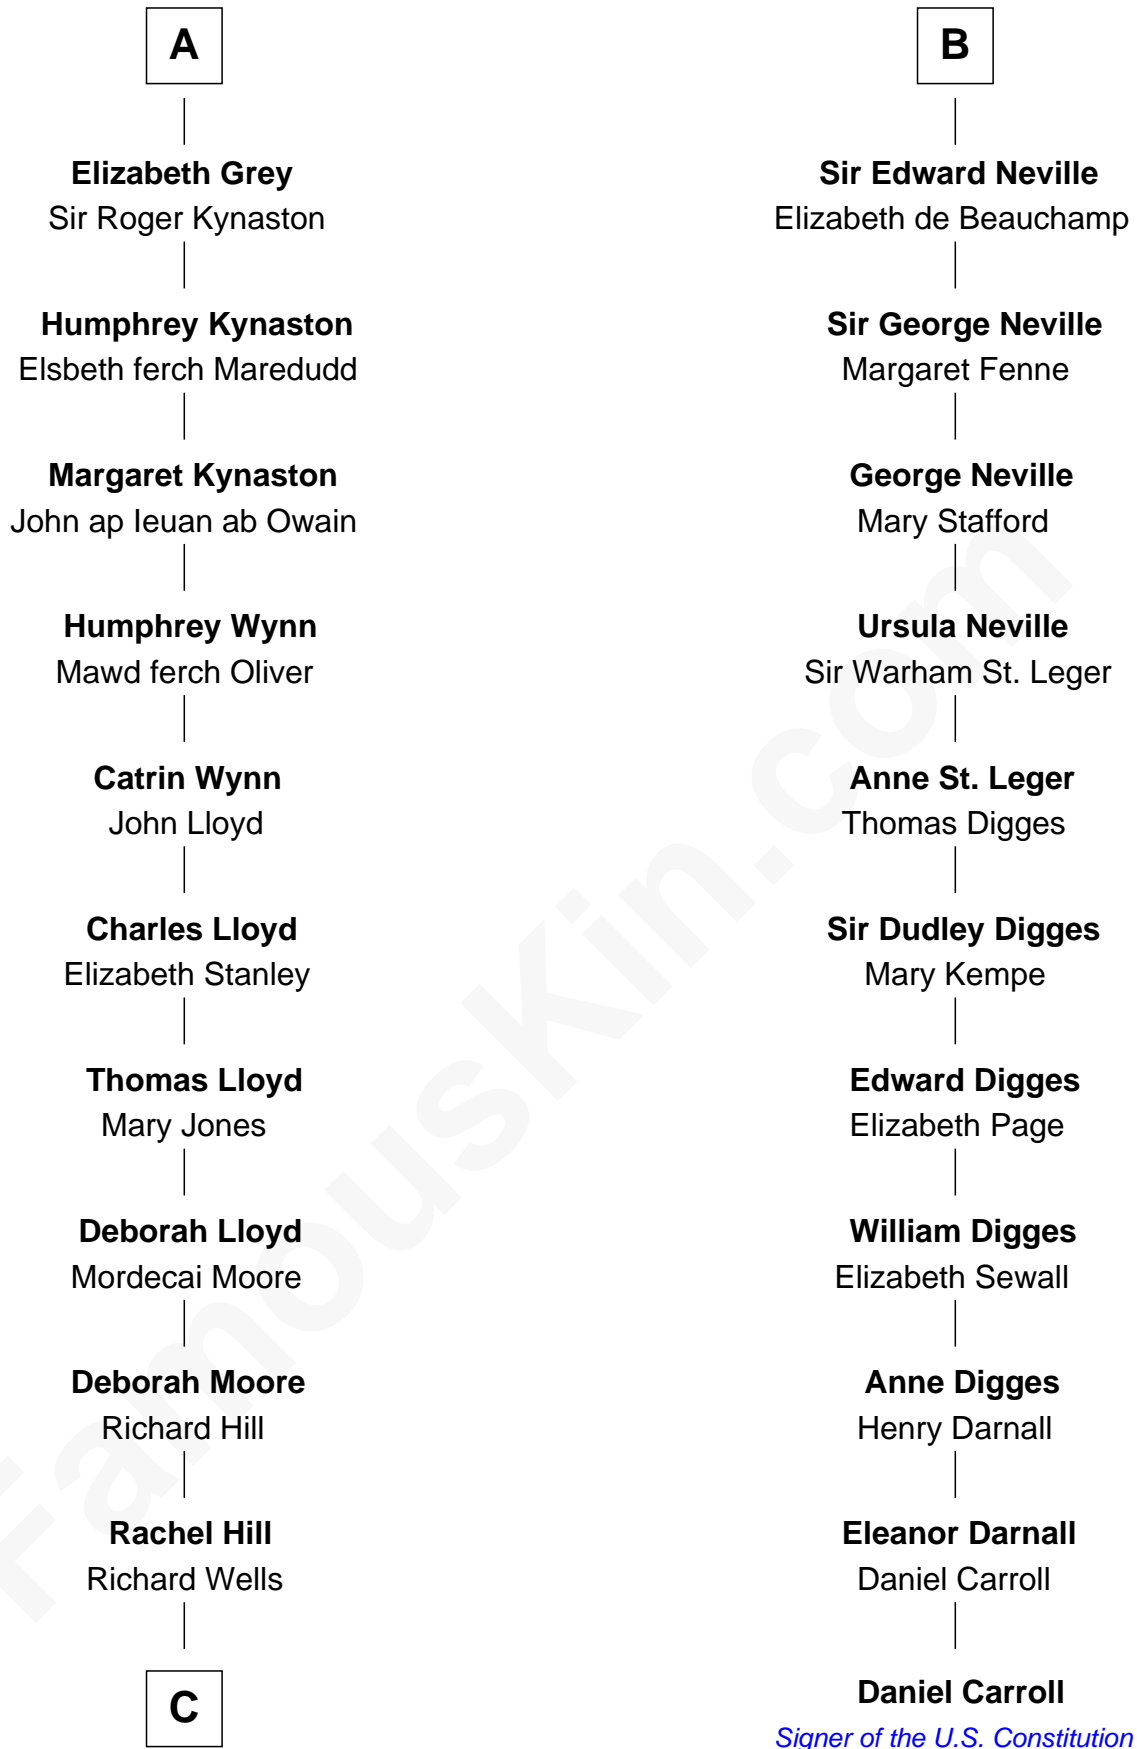

# FamousKin.com Relationship Chart of

**Orson Welles**

*Radio, Stage, and Movie Actor*

17th cousin 4 times removed of

**Daniel Carroll**

*Signer of the U.S. Constitution*

**C**

—  
**William Hill Wells**  
Elizabeth Dagworthy

—  
**Henry Hill Welles**  
Mary Putnam

—  
**Richard Jones Welles**  
Mary Blanche Head

—  
**Richard Head Welles**  
Beatrice Ives

—  
**Orson Welles**  
*Radio, Stage, and Movie Actor*

FamousKin.com