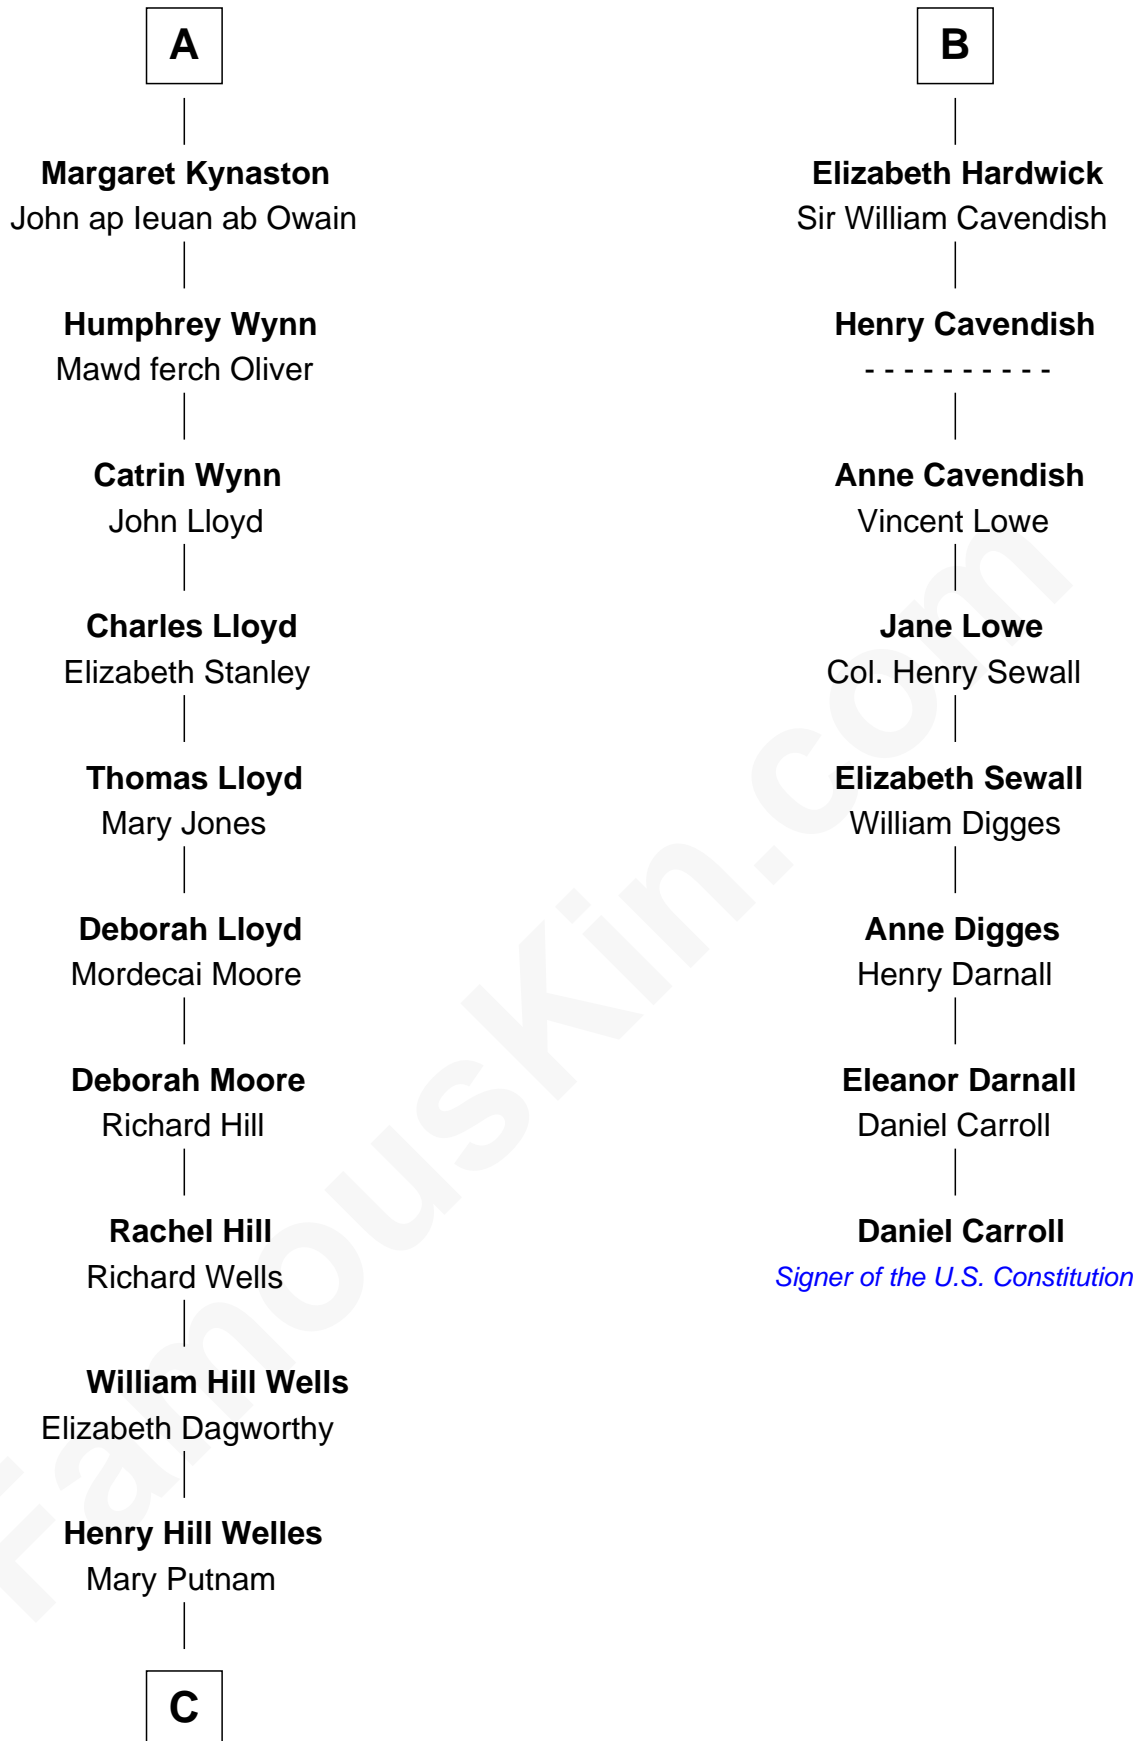

# FamousKin.com Relationship Chart of

**Orson Welles**

*Radio, Stage, and Movie Actor*

14th cousin 5 times removed of

**Daniel Carroll**

*Signer of the U.S. Constitution*

**Edmund Fitzalan**

Alice de Warenne

**C**

Richard Jones Welles

Mary Blanche Head

Richard Head Welles

Beatrice Ives

Orson Welles

*Radio, Stage, and Movie Actor*

FamousKin.com