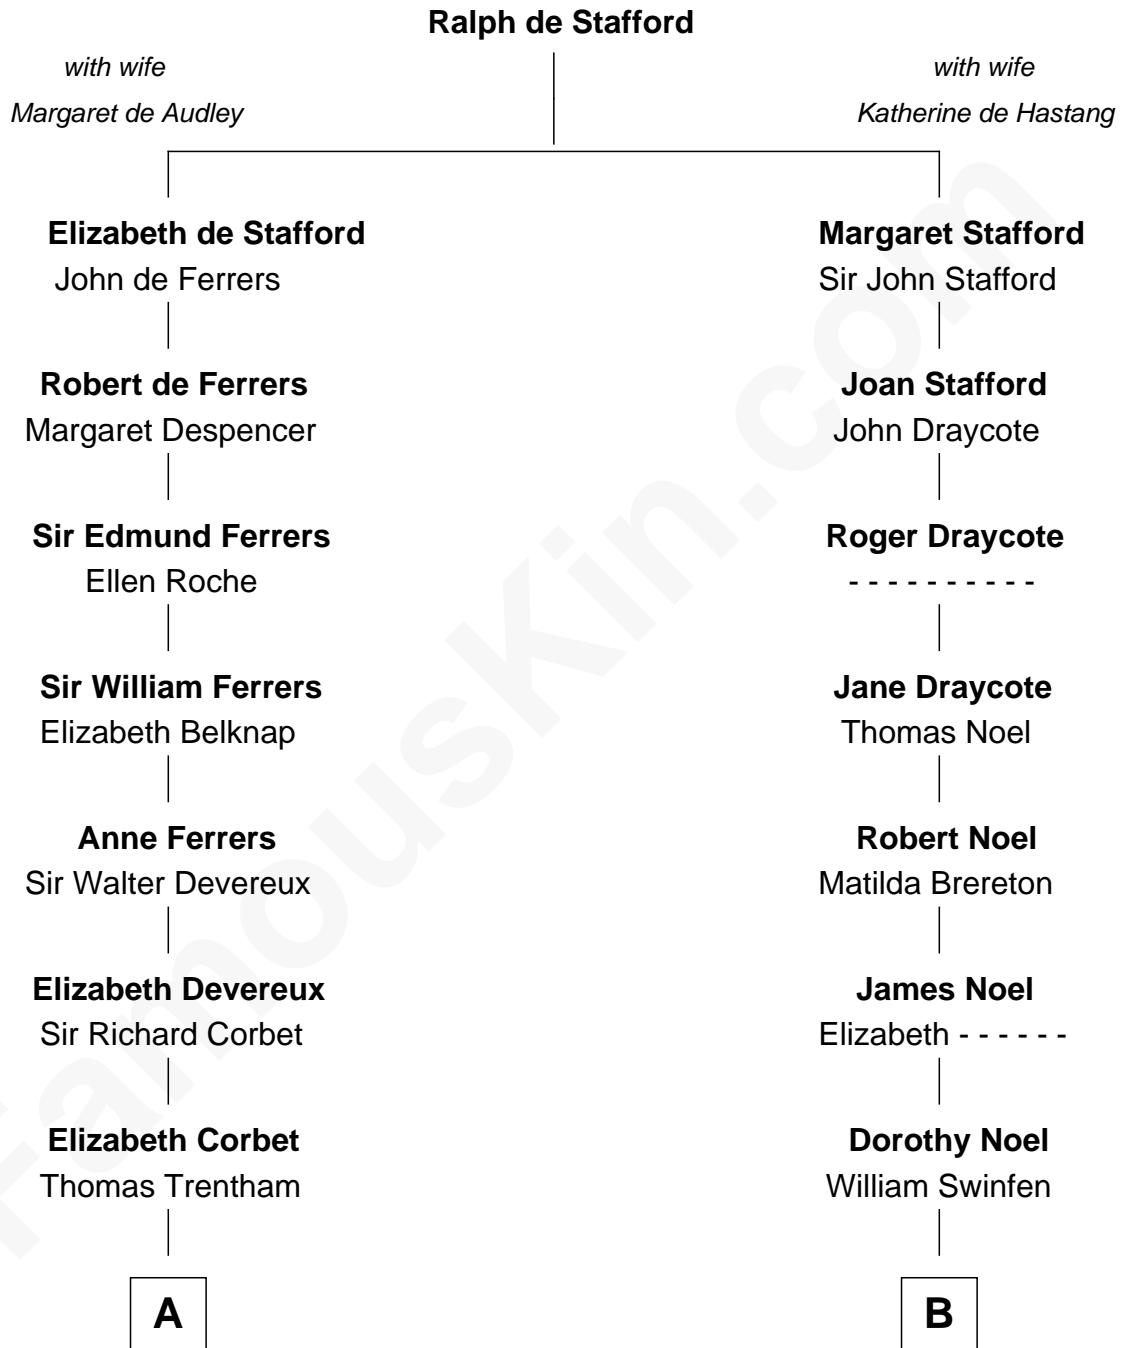

FamousKin.com

Relationship Chart of

Orson Welles

Radio, Stage, and Movie Actor

14th cousin 5 times removed of

John Carroll

Founder of Georgetown University

C