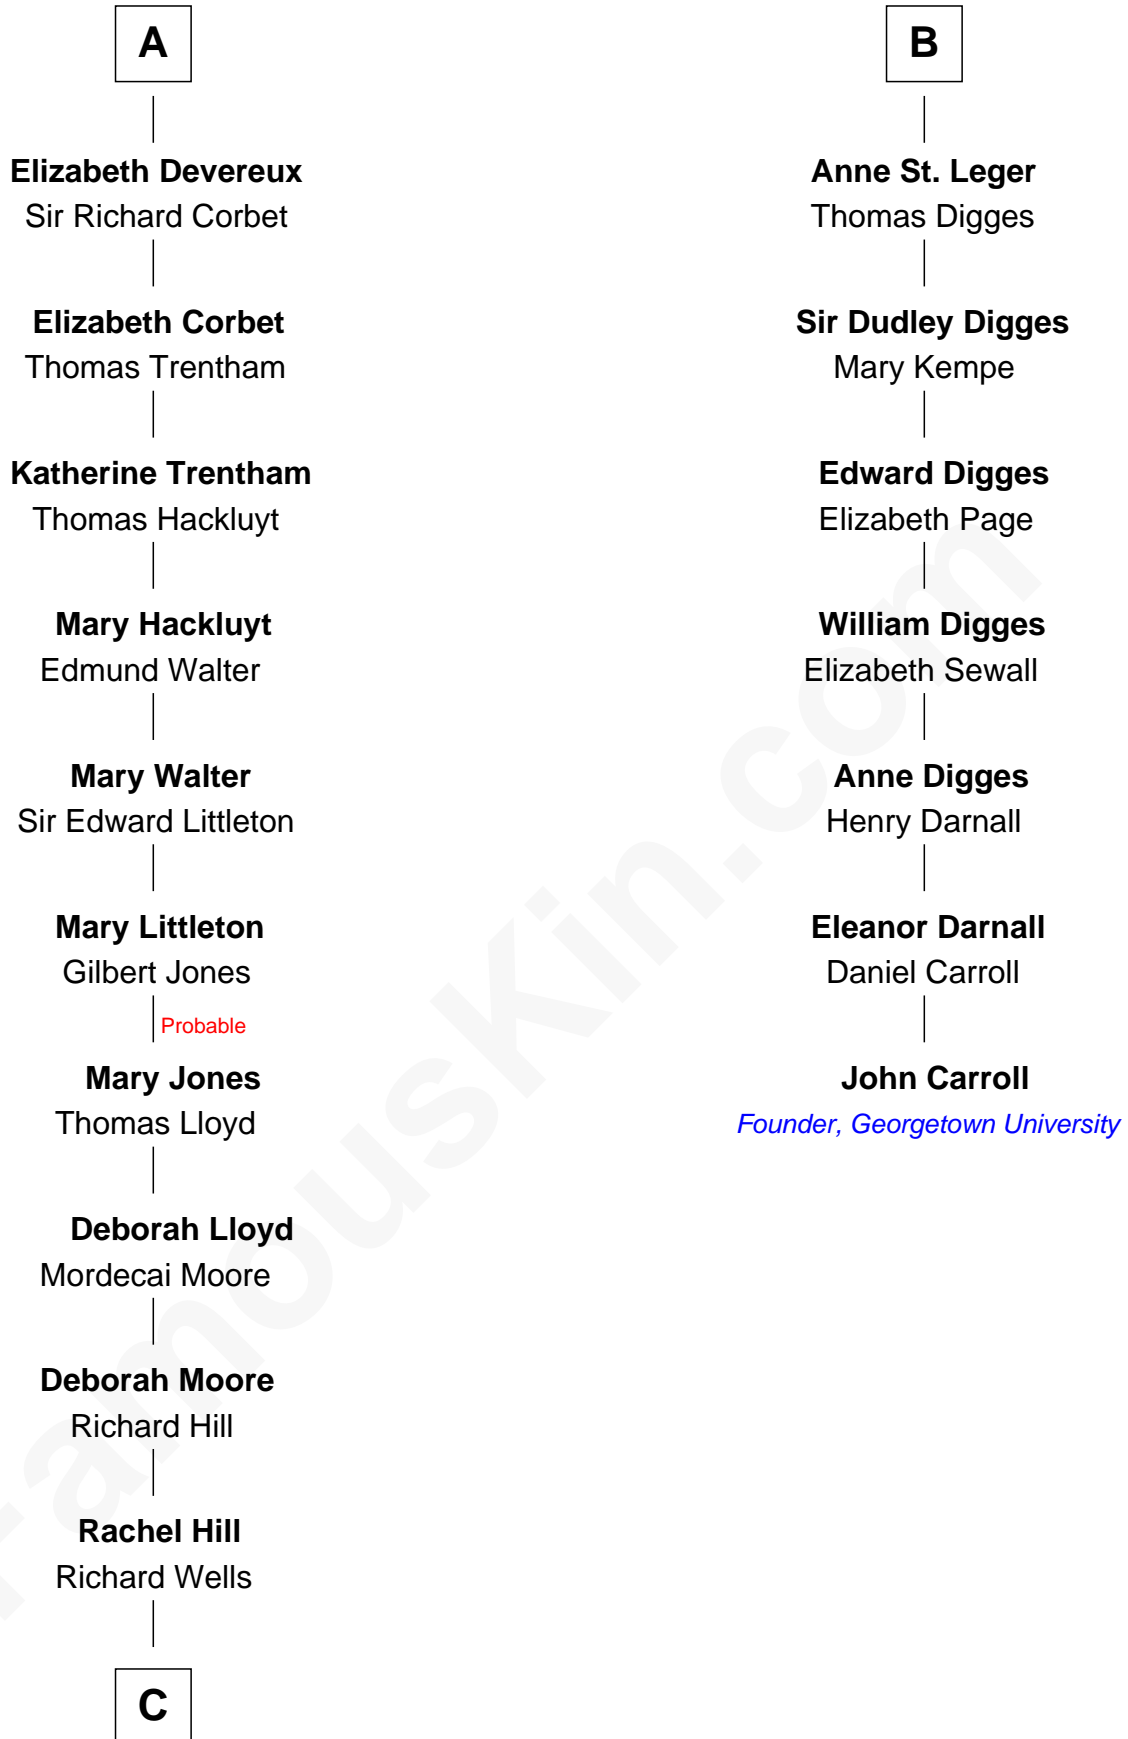

FamousKin.com

Relationship Chart of

Orson Welles

Radio, Stage, and Movie Actor

13th cousin 8 times removed of

John Carroll

Founder of Georgetown University

Sir Hugh I de Audley

Iseult de Mortimer

C

—
William Hill Wells
Elizabeth Dagworthy

—
Henry Hill Welles
Mary Putnam

—
Richard Jones Welles
Mary Blanche Head

—
Richard Head Welles
Beatrice Ives

—
Orson Welles
Radio, Stage, and Movie Actor