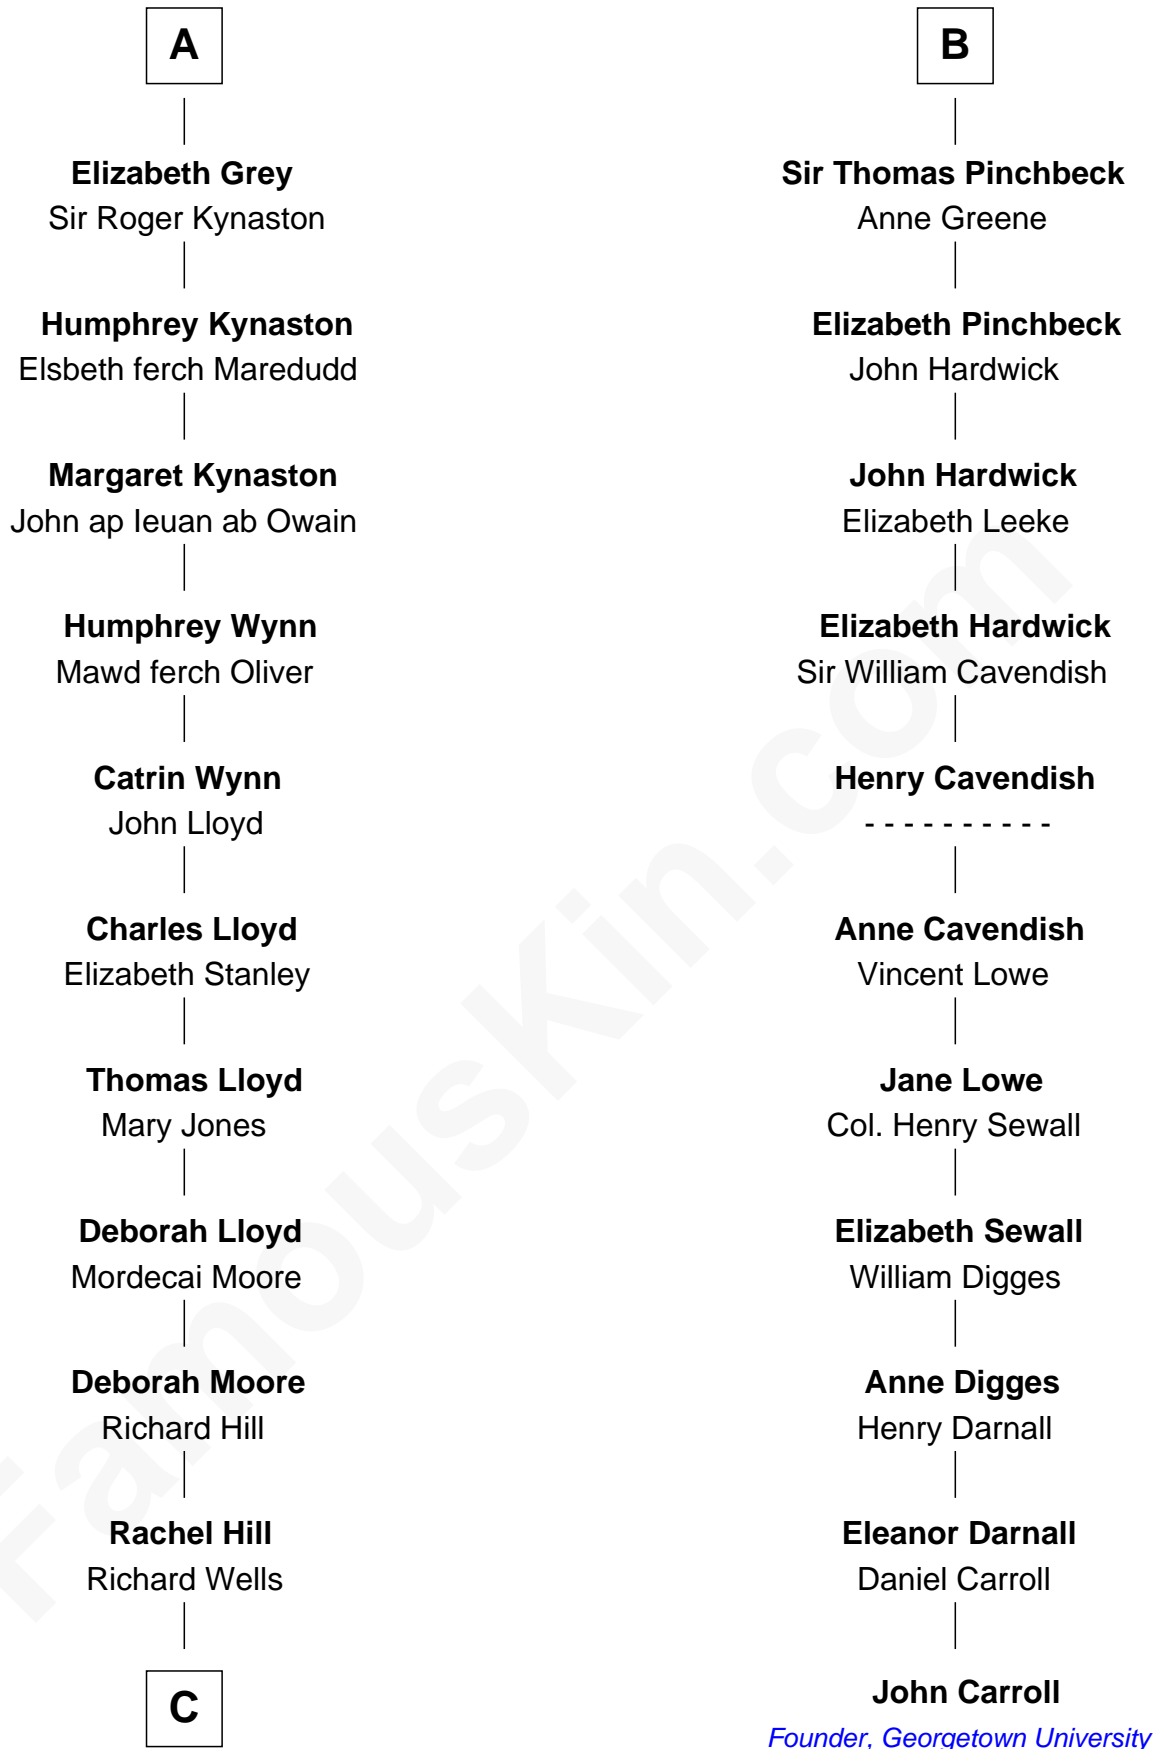

## Relationship Chart of

### Orson Welles

*Radio, Stage, and Movie Actor*

17th cousin 4 times removed of

### John Carroll

*Founder of Georgetown University*

**C**

—  
**William Hill Wells**  
Elizabeth Dagworthy

—  
**Henry Hill Welles**  
Mary Putnam

—  
**Richard Jones Welles**  
Mary Blanche Head

—  
**Richard Head Welles**  
Beatrice Ives