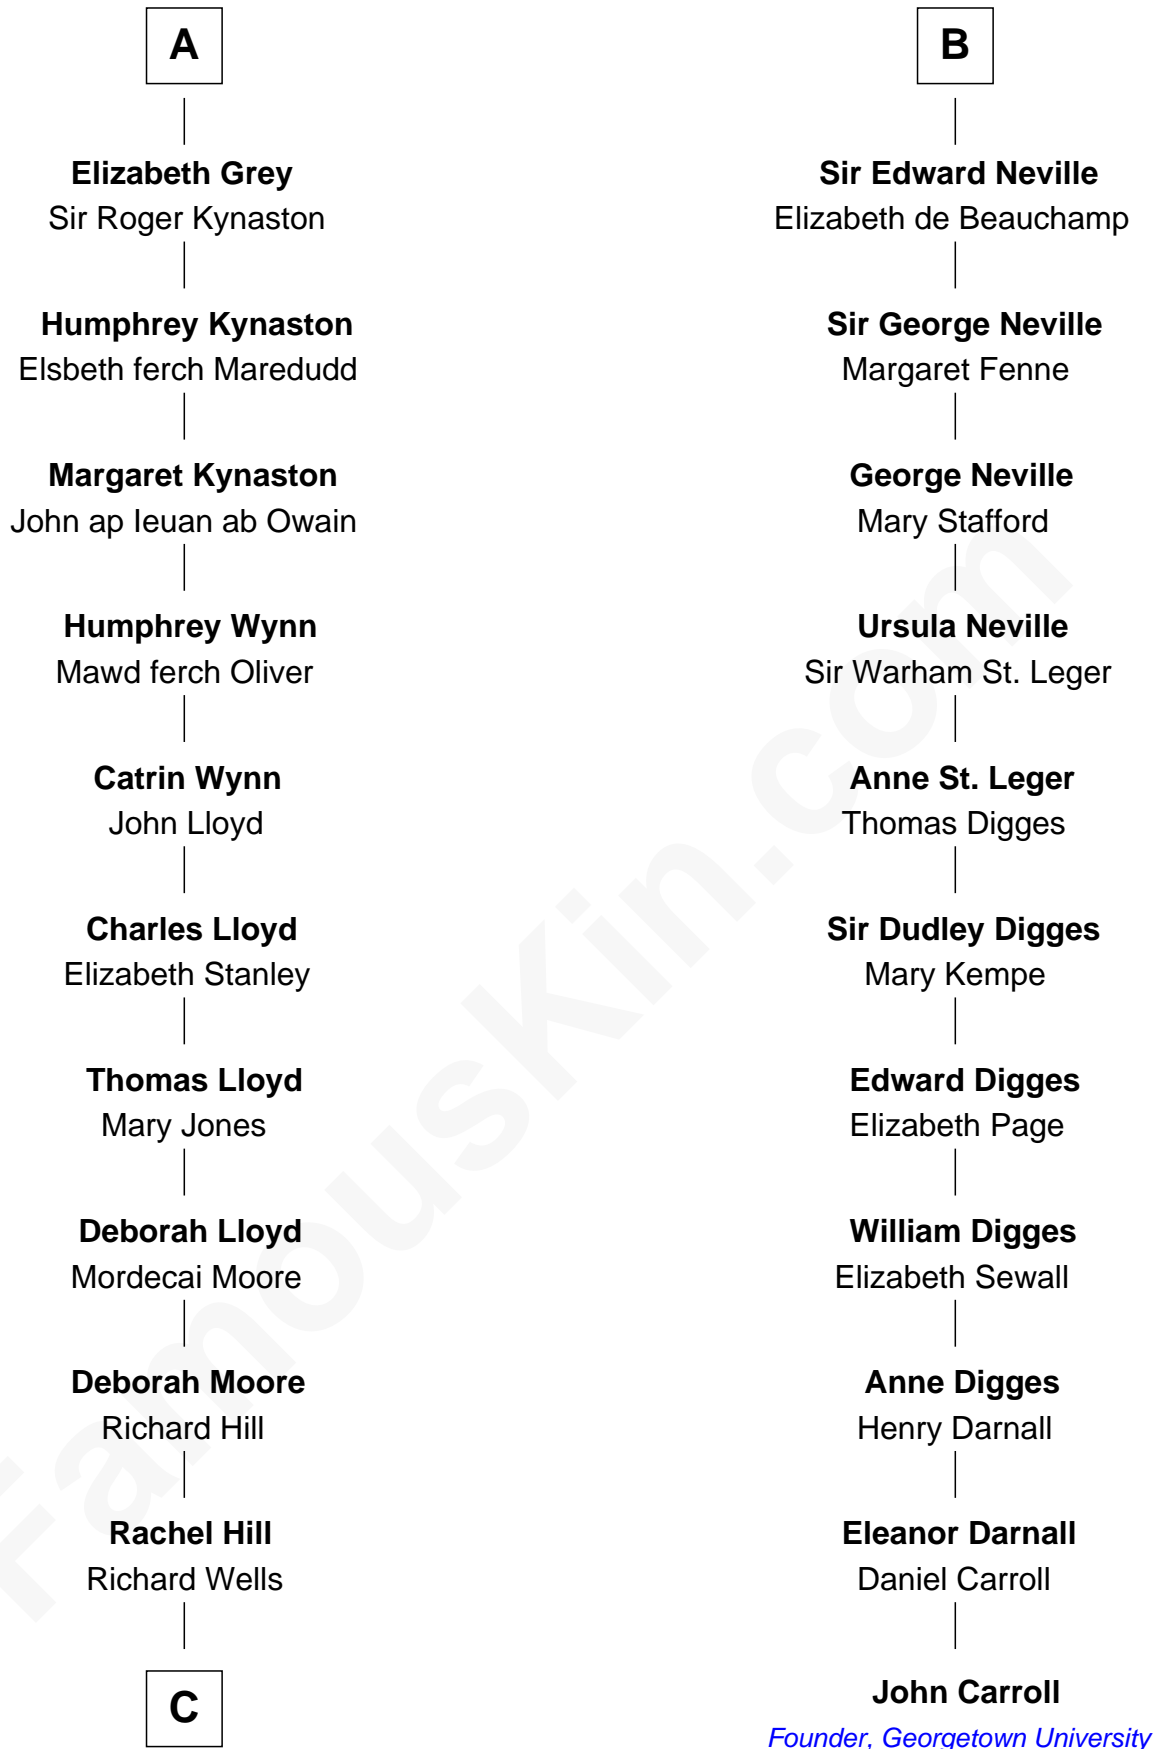

FamousKin.com

Relationship Chart of

Orson Welles

Radio, Stage, and Movie Actor

17th cousin 4 times removed of

John Carroll

Founder of Georgetown University

C

—
William Hill Wells
Elizabeth Dagworthy

—
Henry Hill Welles
Mary Putnam

—
Richard Jones Welles
Mary Blanche Head

—
Richard Head Welles
Beatrice Ives

—
Orson Welles
Radio, Stage, and Movie Actor

FamousKin.com