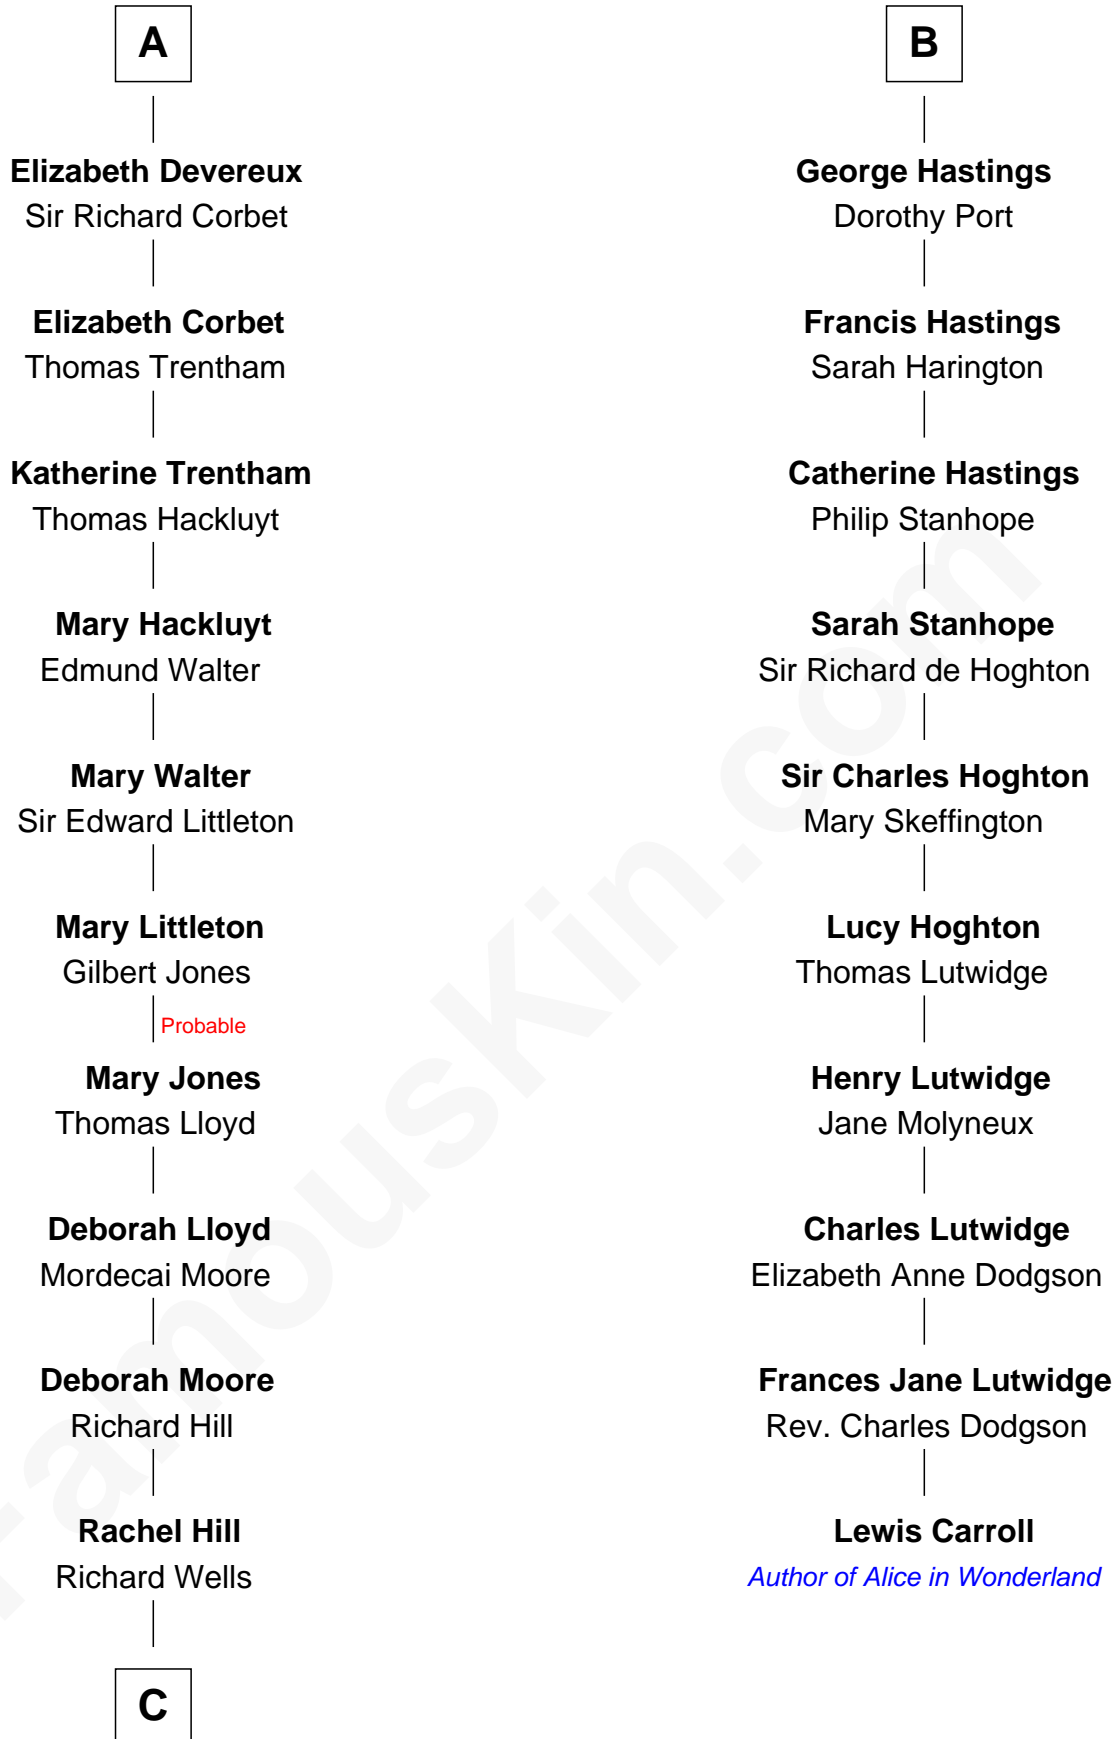

FamousKin.com Relationship Chart of

Orson Welles

Radio, Stage, and Movie Actor

16th cousin 5 times removed of

Lewis Carroll

Author of Alice in Wonderland

Sir Hugh I de Audley

Iseult de Mortimer