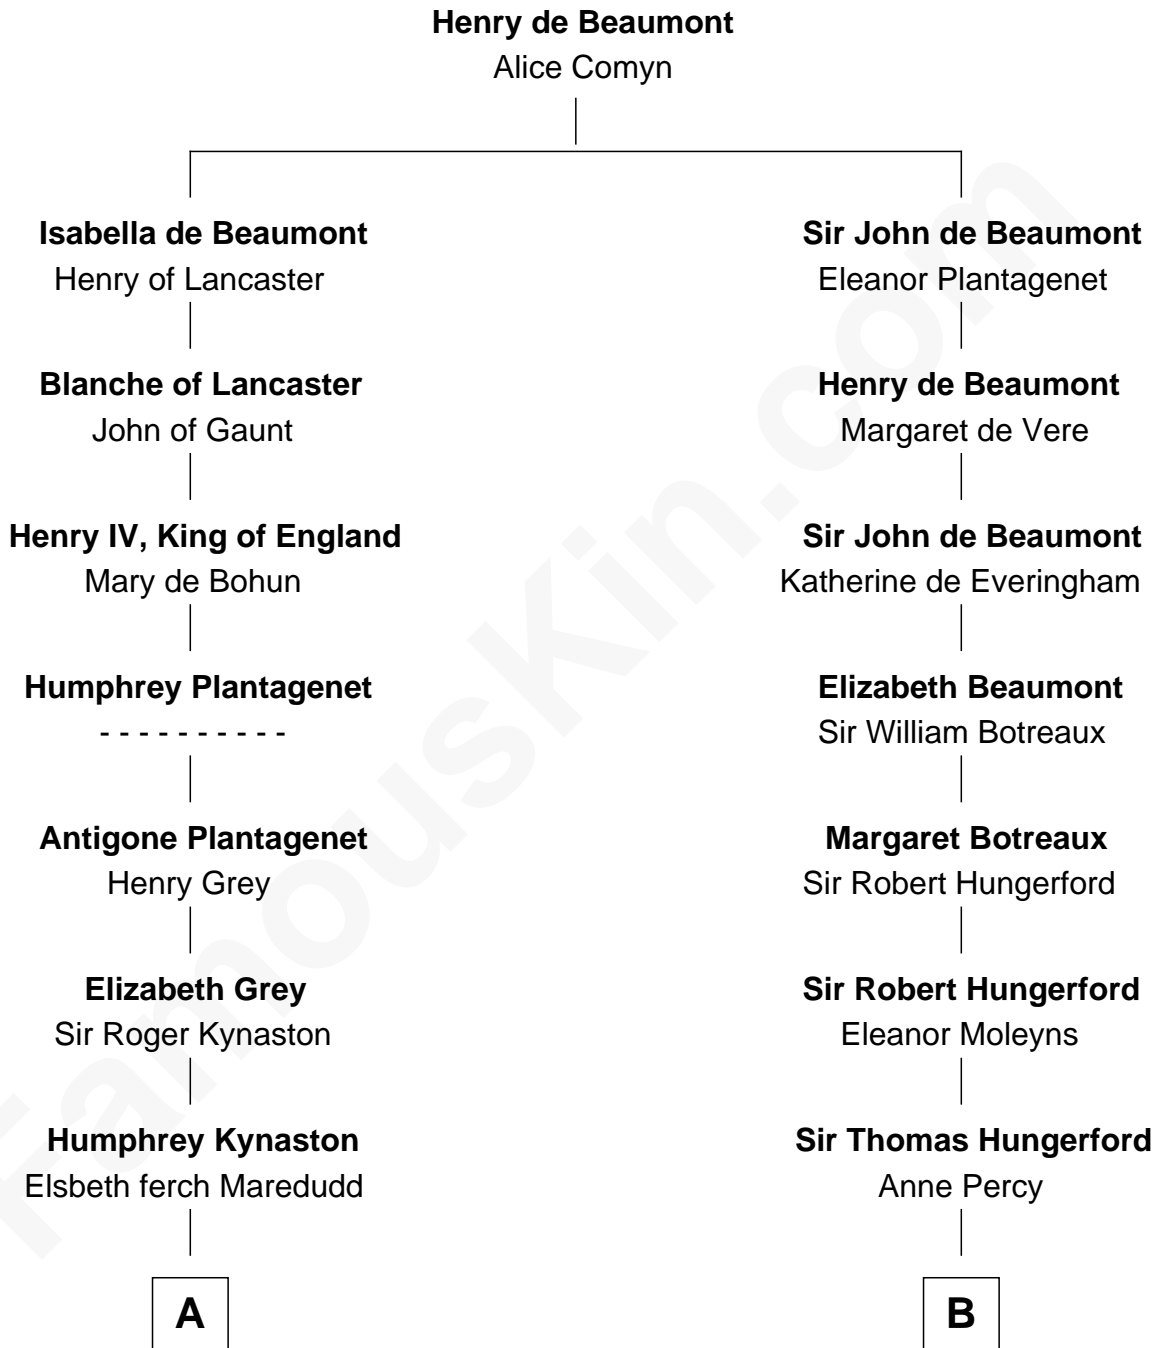

FamousKin.com Relationship Chart of

Orson Welles

Radio, Stage, and Movie Actor

19th cousin of

Lewis Carroll

Author of Alice in Wonderland

C

Richard Jones Welles

Mary Blanche Head

Richard Head Welles

Beatrice Ives

Orson Welles

Radio, Stage, and Movie Actor

D

Charles Lutwidge

Elizabeth Anne Dodgson