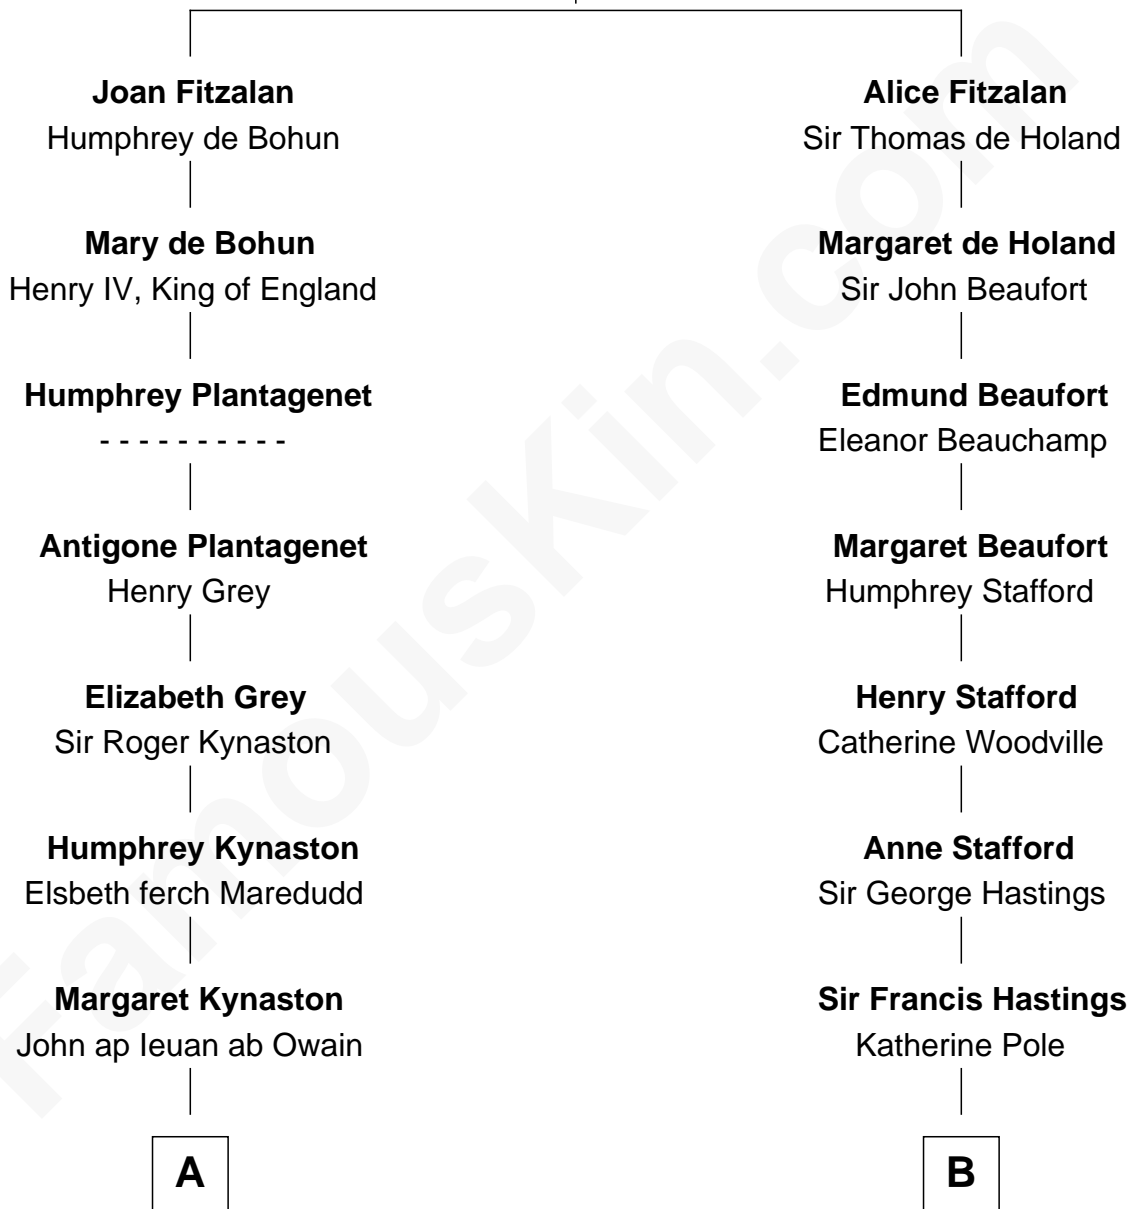

FamousKin.com Relationship Chart of

Orson Welles

Radio, Stage, and Movie Actor

16th cousin 2 times removed of

Lewis Carroll

Author of Alice in Wonderland

Richard Fitzalan
Eleanor Plantagenet

C

Richard Head Welles

Beatrice Ives

Orson Welles

Radio, Stage, and Movie Actor

FamousKin.com