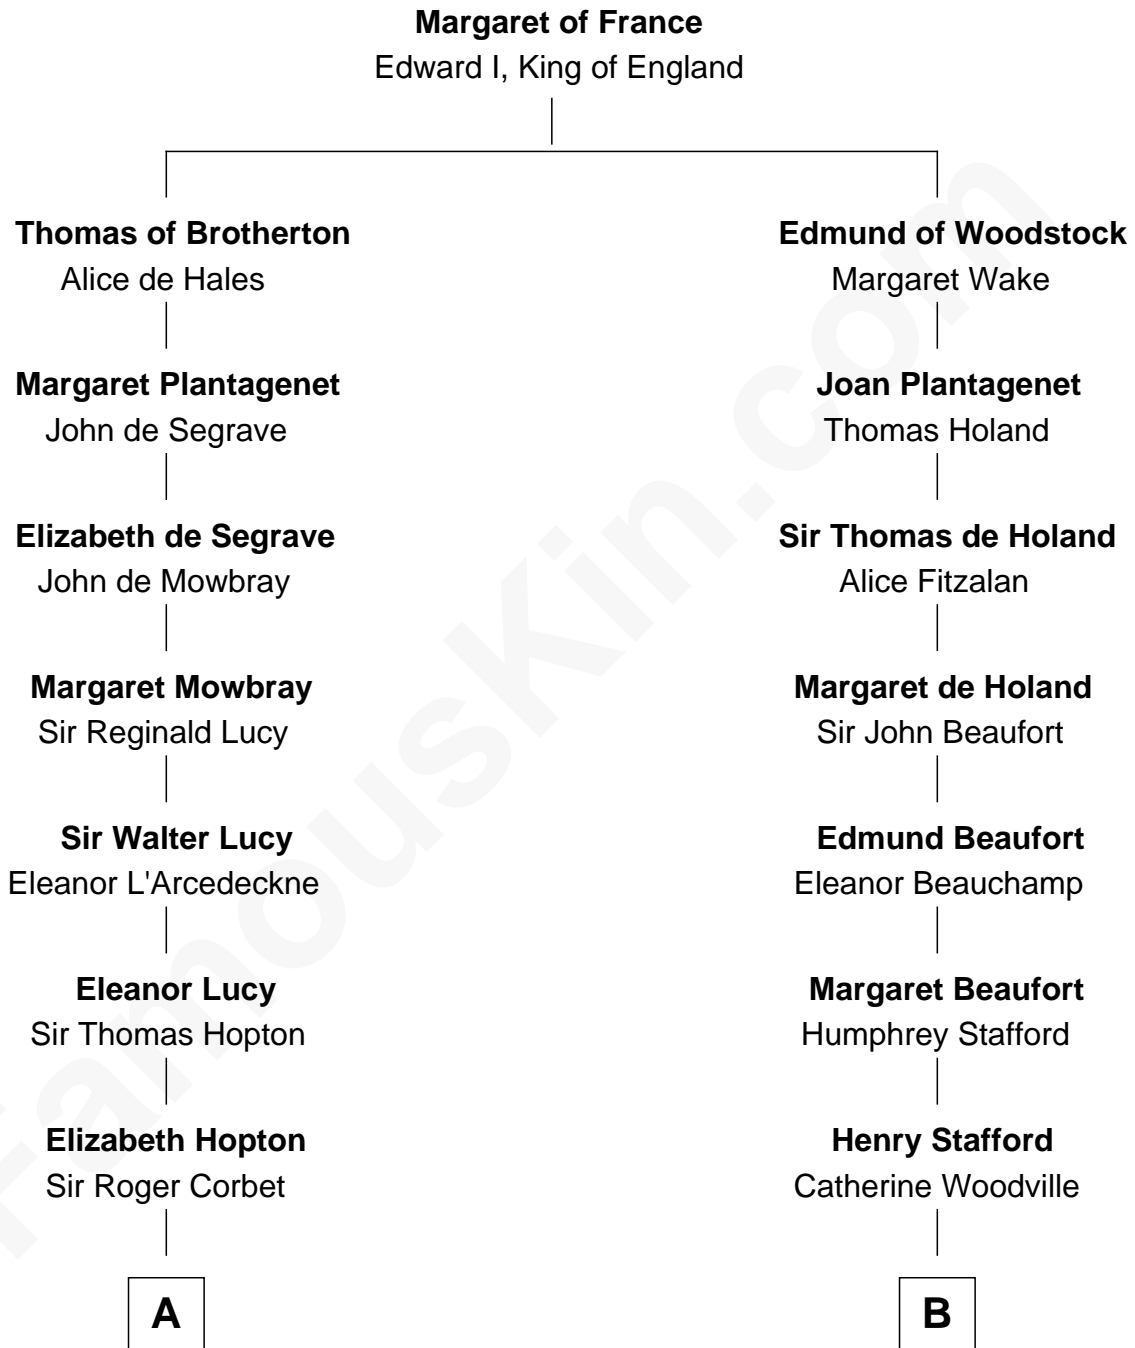

FamousKin.com Relationship Chart of

Orson Welles

Radio, Stage, and Movie Actor

18th cousin 3 times removed of

Lewis Carroll

Author of Alice in Wonderland

C

William Hill Wells
Elizabeth Dagworthy

Henry Hill Welles
Mary Putnam

Richard Jones Welles
Mary Blanche Head

Richard Head Welles
Beatrice Ives

Orson Welles
Radio, Stage, and Movie Actor

D

Frances Jane Lutwidge
Rev. Charles Dodgson

Lewis Carroll
Author of Alice in Wonderland