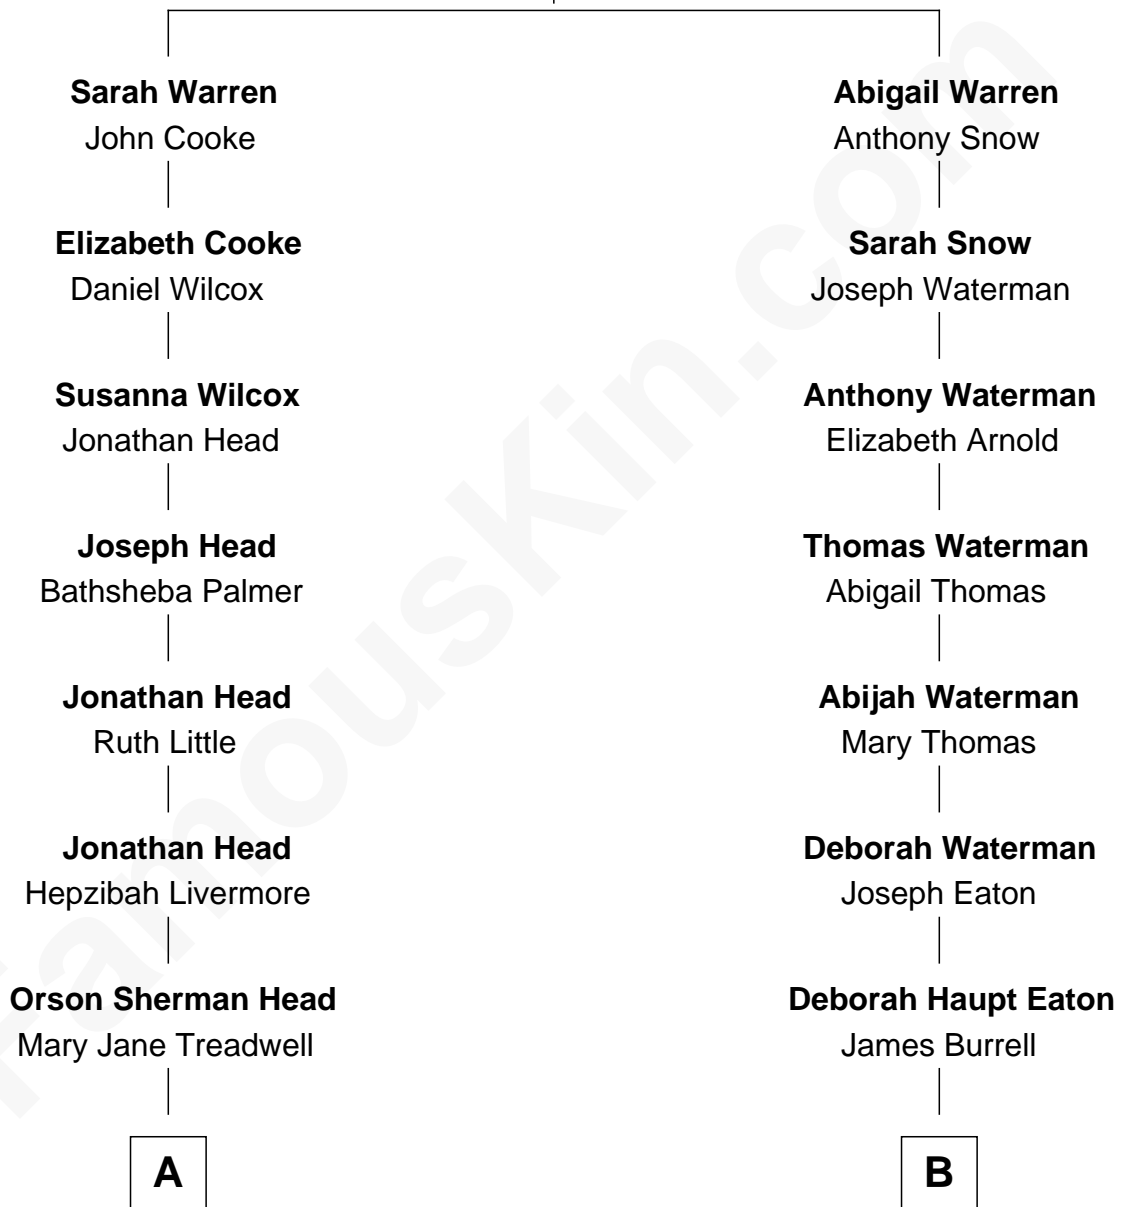

FamousKin.com

Relationship Chart of

Orson Welles

Radio, Stage, and Movie Actor

8th cousin 1 time removed of

Merrill C. Meigs

Publisher, Chicago Herald & Examiner

Richard Warren
Elizabeth Walker