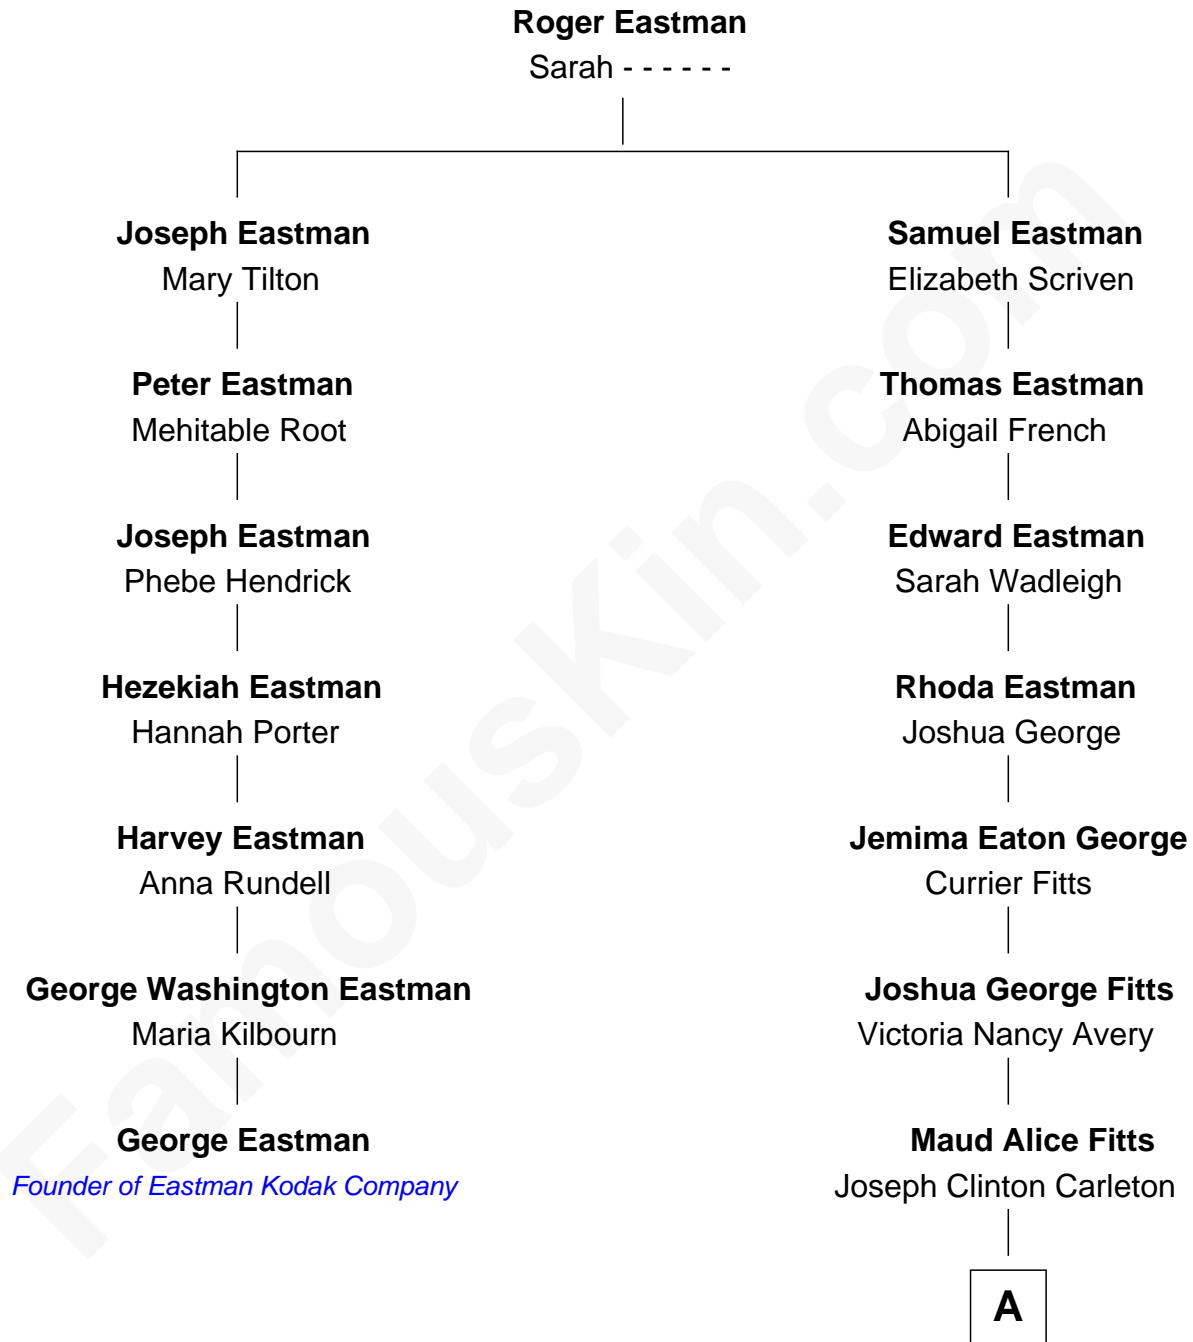

## Relationship Chart of

### George Eastman

Founder of Eastman Kodak Company

6th cousin 3 times removed of

**Mickey Rourke**

Movie Actor

A

**Hazel May Carleton**  
Leonard Ernest Cameron

**Annette Elizabeth Cameron**  
Philip Andrew Rourke

**Mickey Rourke**  
*Movie Actor*