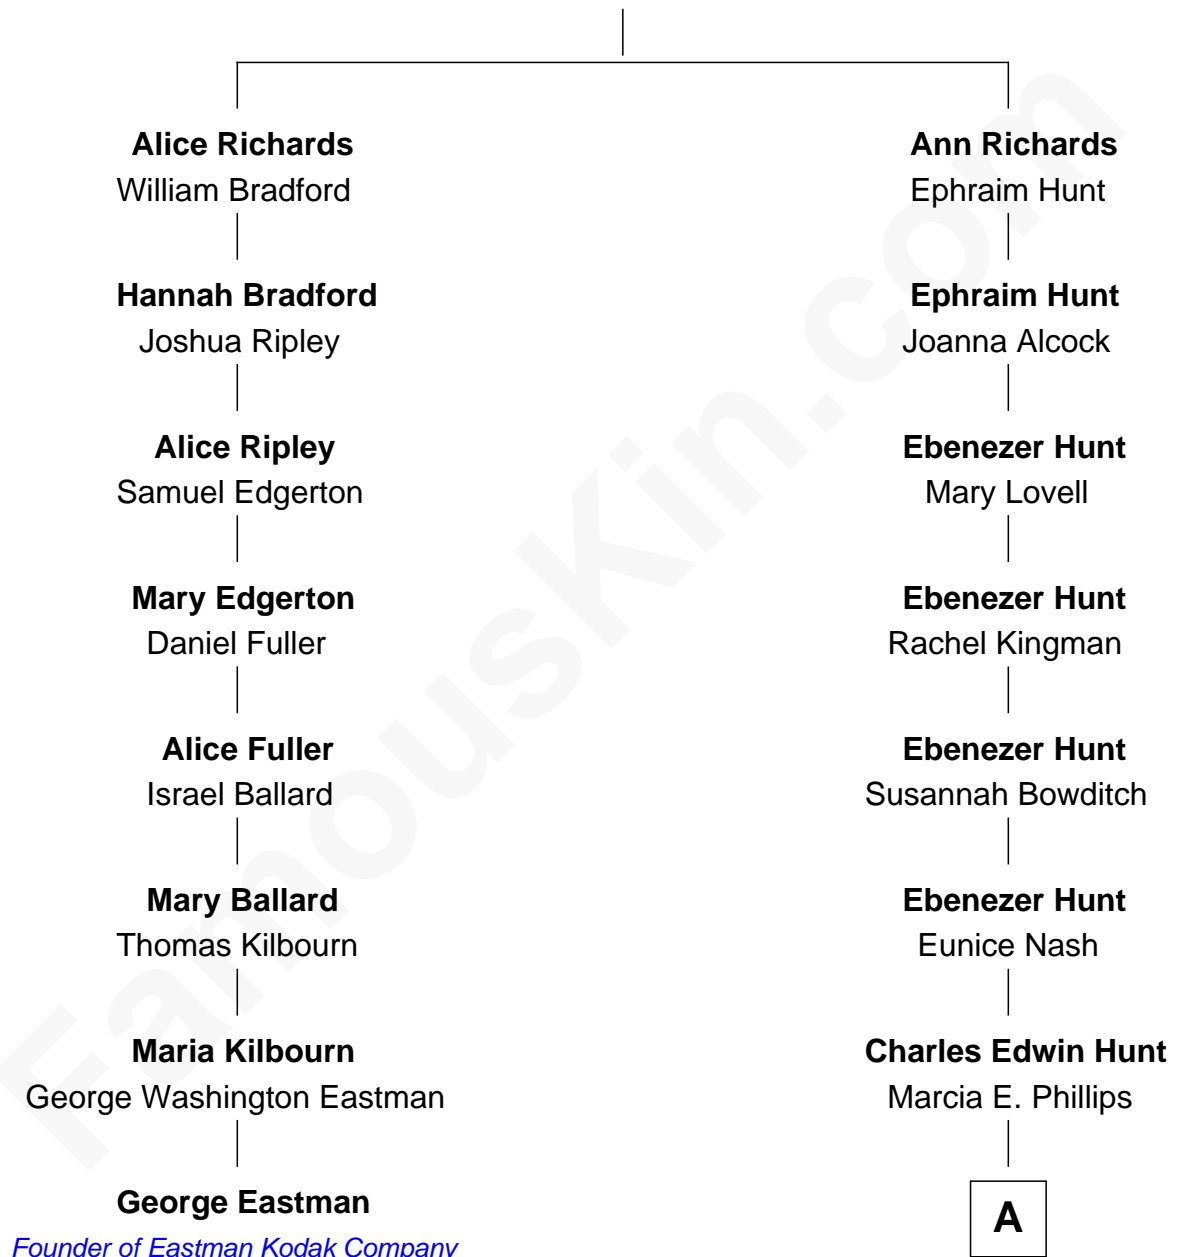

FamousKin.com

Relationship Chart of

George Eastman

Founder of Eastman Kodak Company

7th cousin 3 times removed of

Linda Hunt

TV and Movie Actress

Thomas Richards

Welthian - - - - -

A

Charles Phillips Hunt

Ella Maria Read

Charles Edwin Hunt

Louise Phipps Davy

Raymond Davy Hunt

Elsie R. Doying