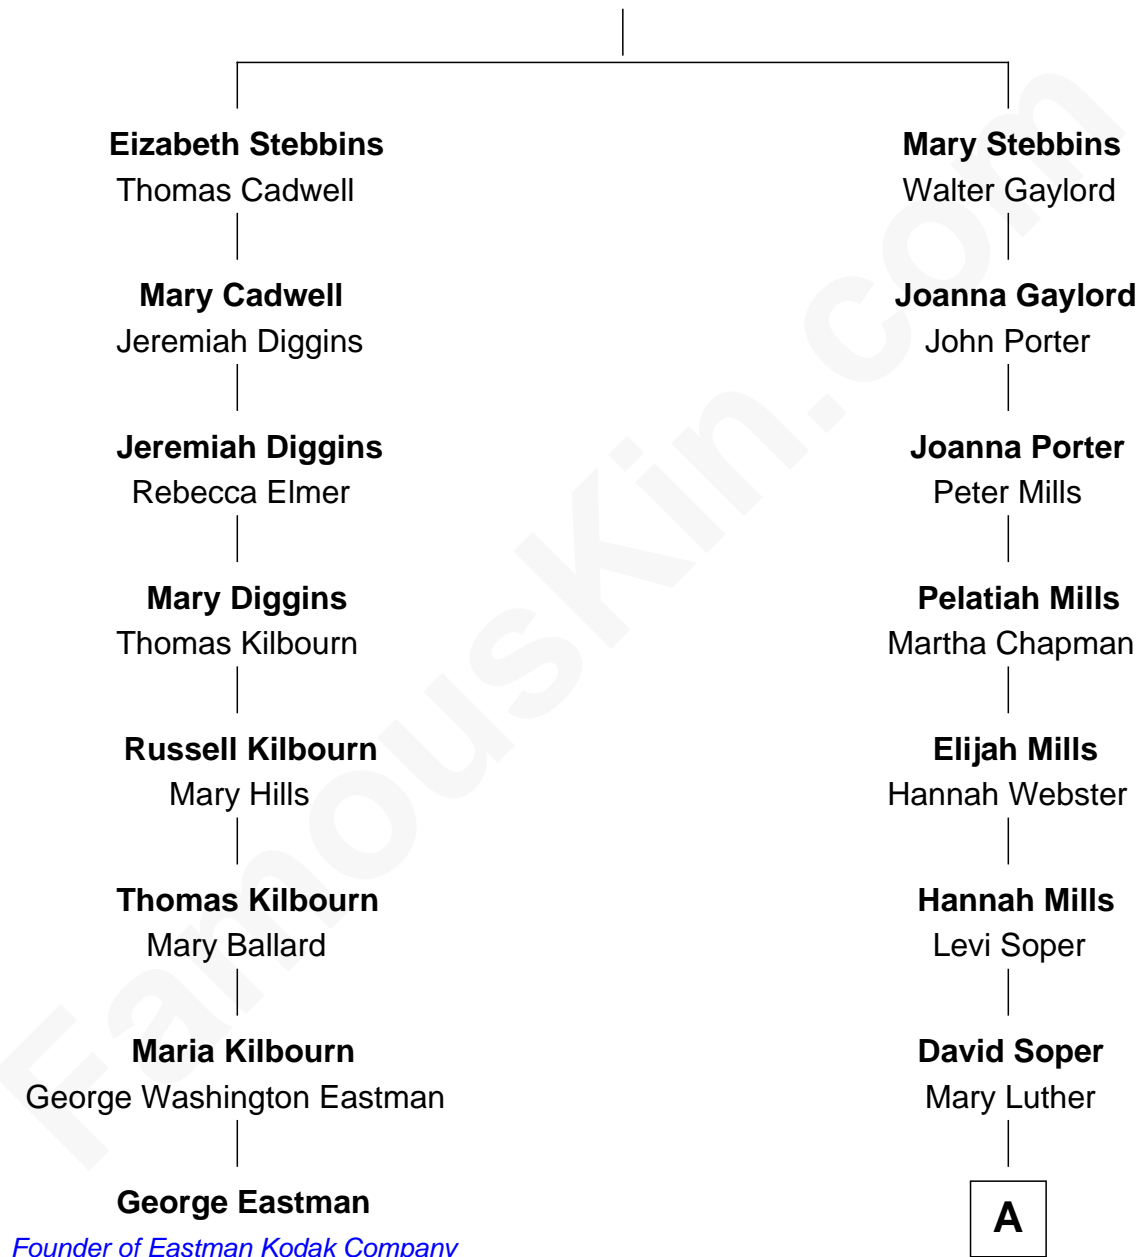

FamousKin.com

Relationship Chart of

George Eastman

Founder of Eastman Kodak Company

7th cousin 6 times removed of

Post Malone

American Rapper

Edward Stebbins

Frances Tough

A

Edward O. Soper

Jane E. Bailey

Devilow Soper

Weltha Wildrick

Anna E. Soper

Earl Milford Copp