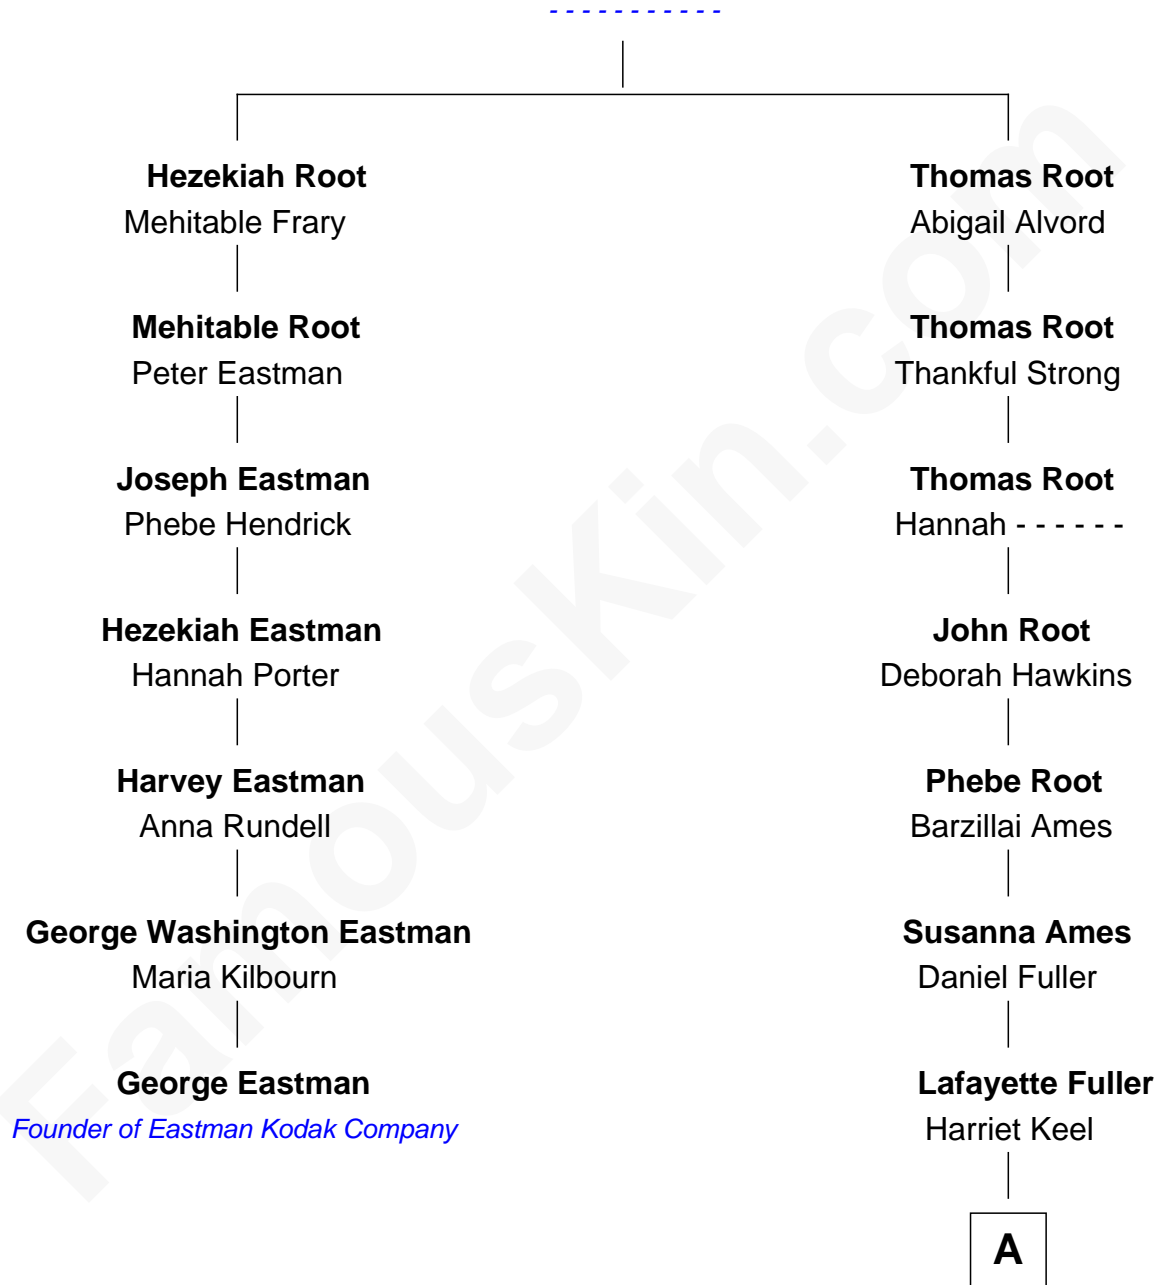

FamousKin.com

Relationship Chart of

George Eastman

Founder of Eastman Kodak Company

6th cousin 4 times removed of

Rob Schneider

Comedian, TV and Movie Actor

Thomas Root

A

—
Ada Fuller

Oscar W. Monroe

—
Ulysses Stanley Monroe

Victoria Estacio

—
Pilar M. Monroe

Marvin Schneider

—
Rob Schneider