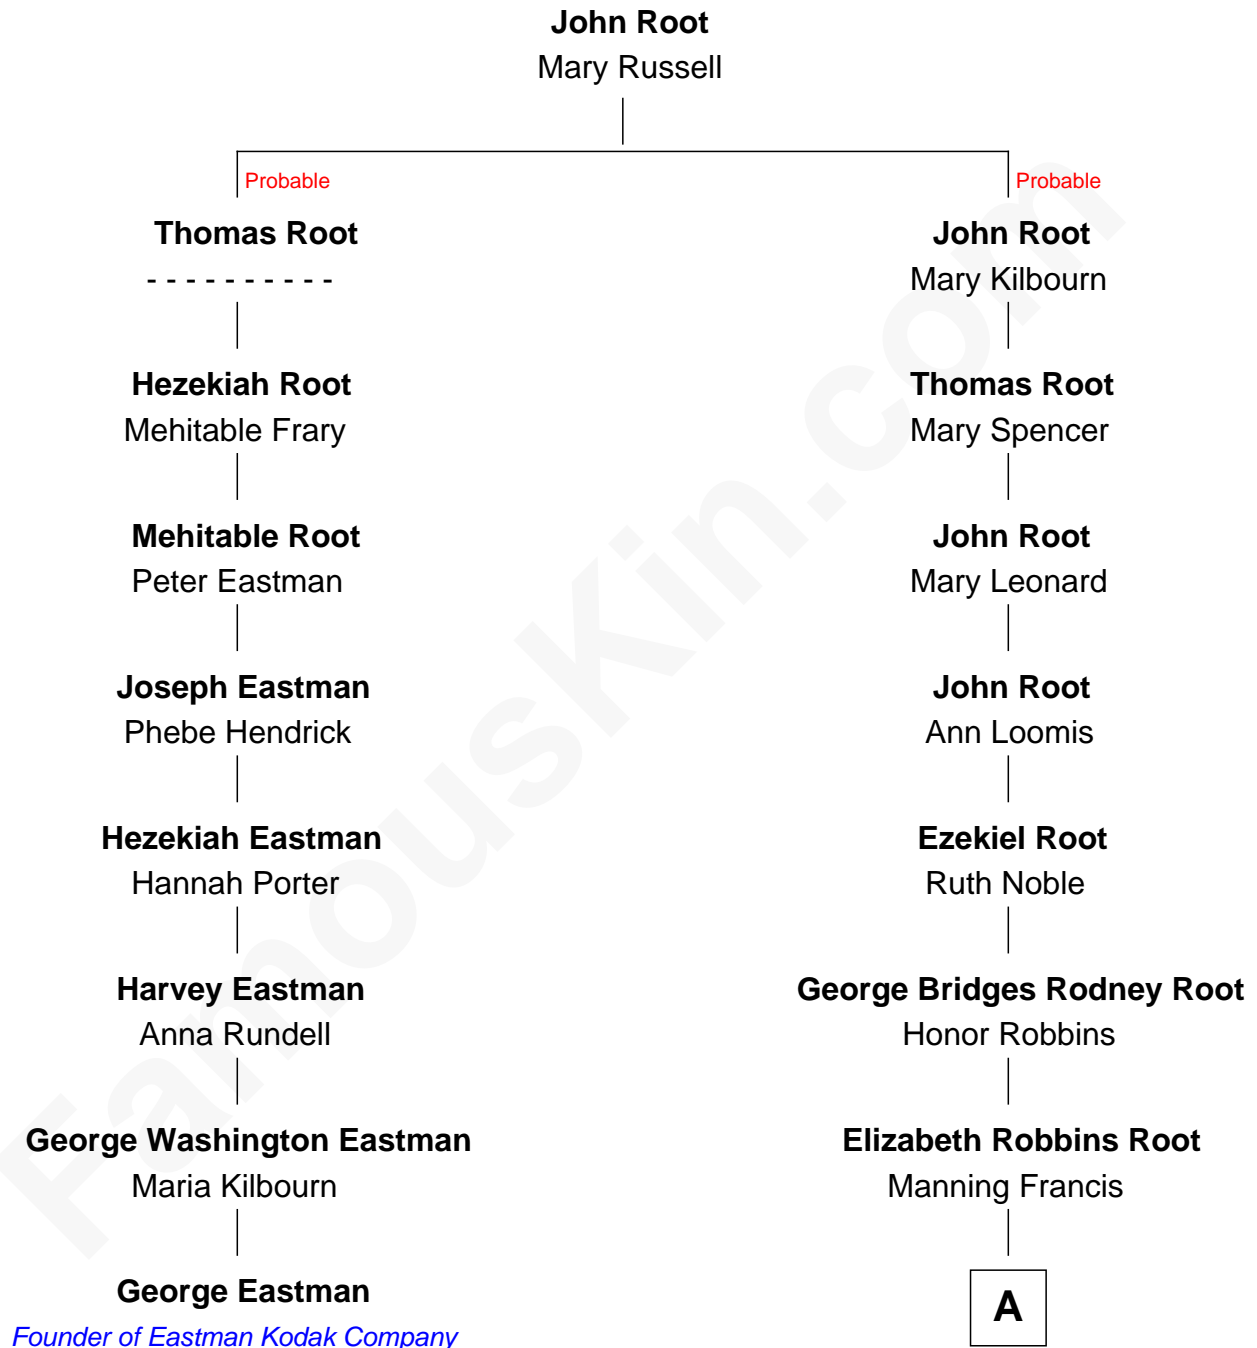

FamousKin.com

Relationship Chart of

George Eastman

Founder of Eastman Kodak Company

7th cousin 3 times removed of

Nancy (Davis) Reagan

First Lady of President Ronald Reagan

A

Frederick Augustus Francis

Jessie Anne Stevens

Anne Ayers Francis

John Newell Robbins

Kenneth Seymour Robbins

Edith Prescott Lockett

Nancy (Davis) Reagan

First Lady of Ronald Reagan