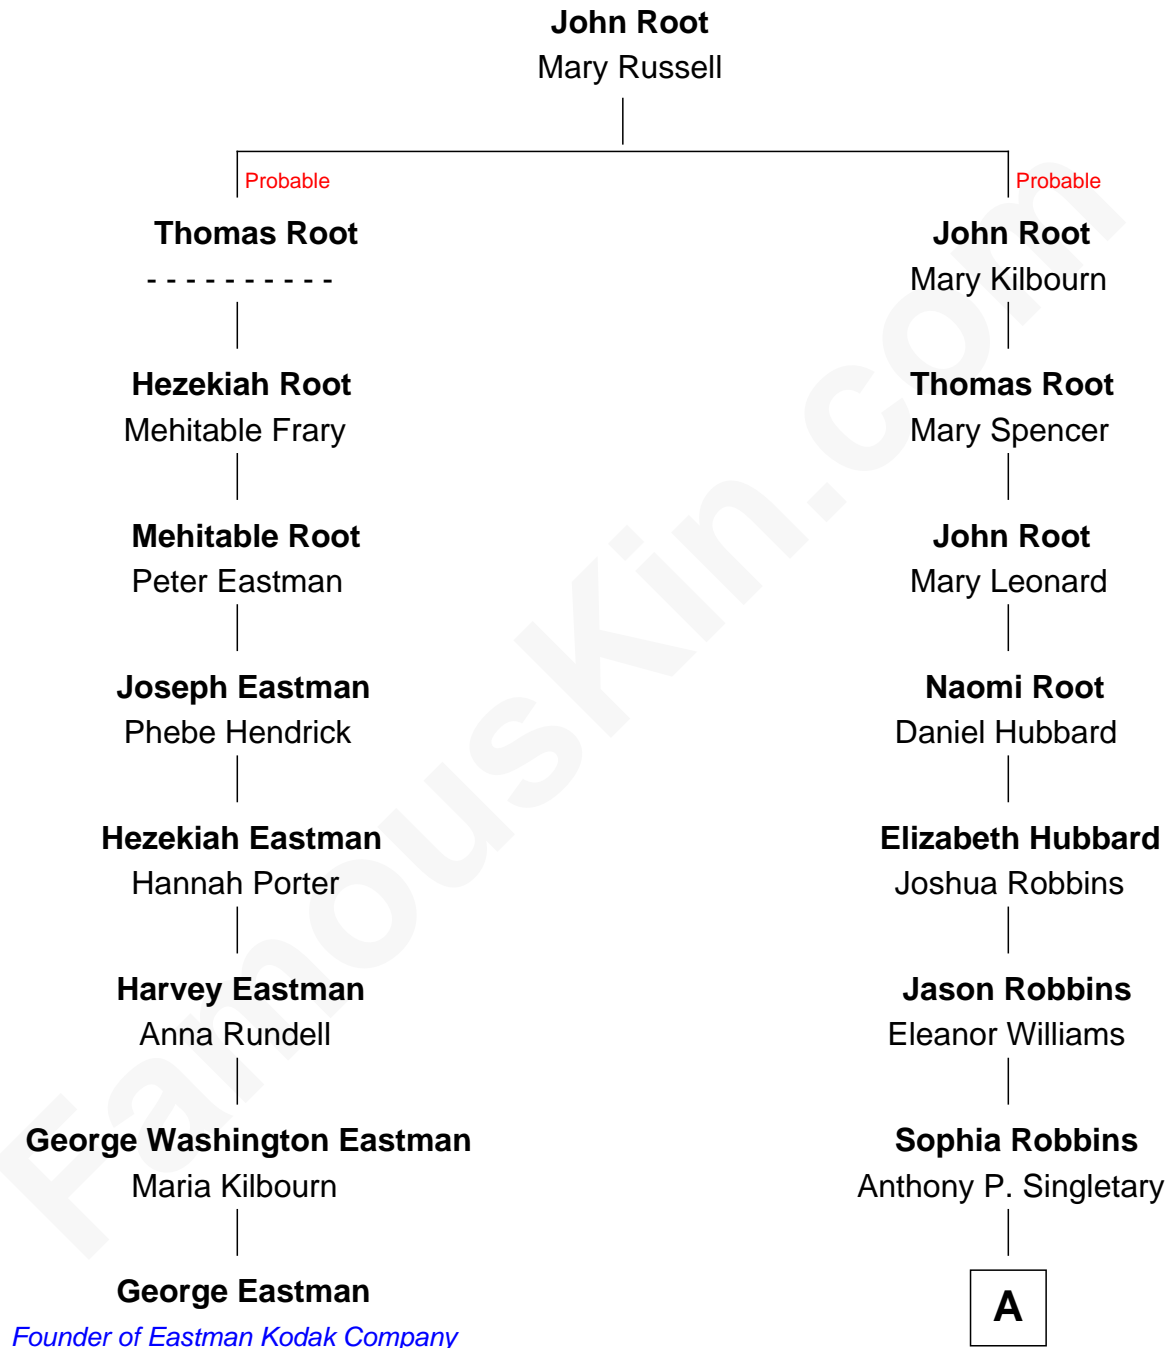

FamousKin.com

Relationship Chart of

George Eastman

Founder of Eastman Kodak Company

7th cousin 4 times removed of

John Hinckley, Jr.

Shot President Ronald Reagan

A

Victoria Singletary

James Thompson

Clyde Singletary Thompson

Hattie Jackson

Ardis Thompson

Harvey Lawrence Moore

Jo Ann Moore

John Warnock Hinckley

John Hinckley, Jr.

Shot President Ronald Reagan

FamousKin.com