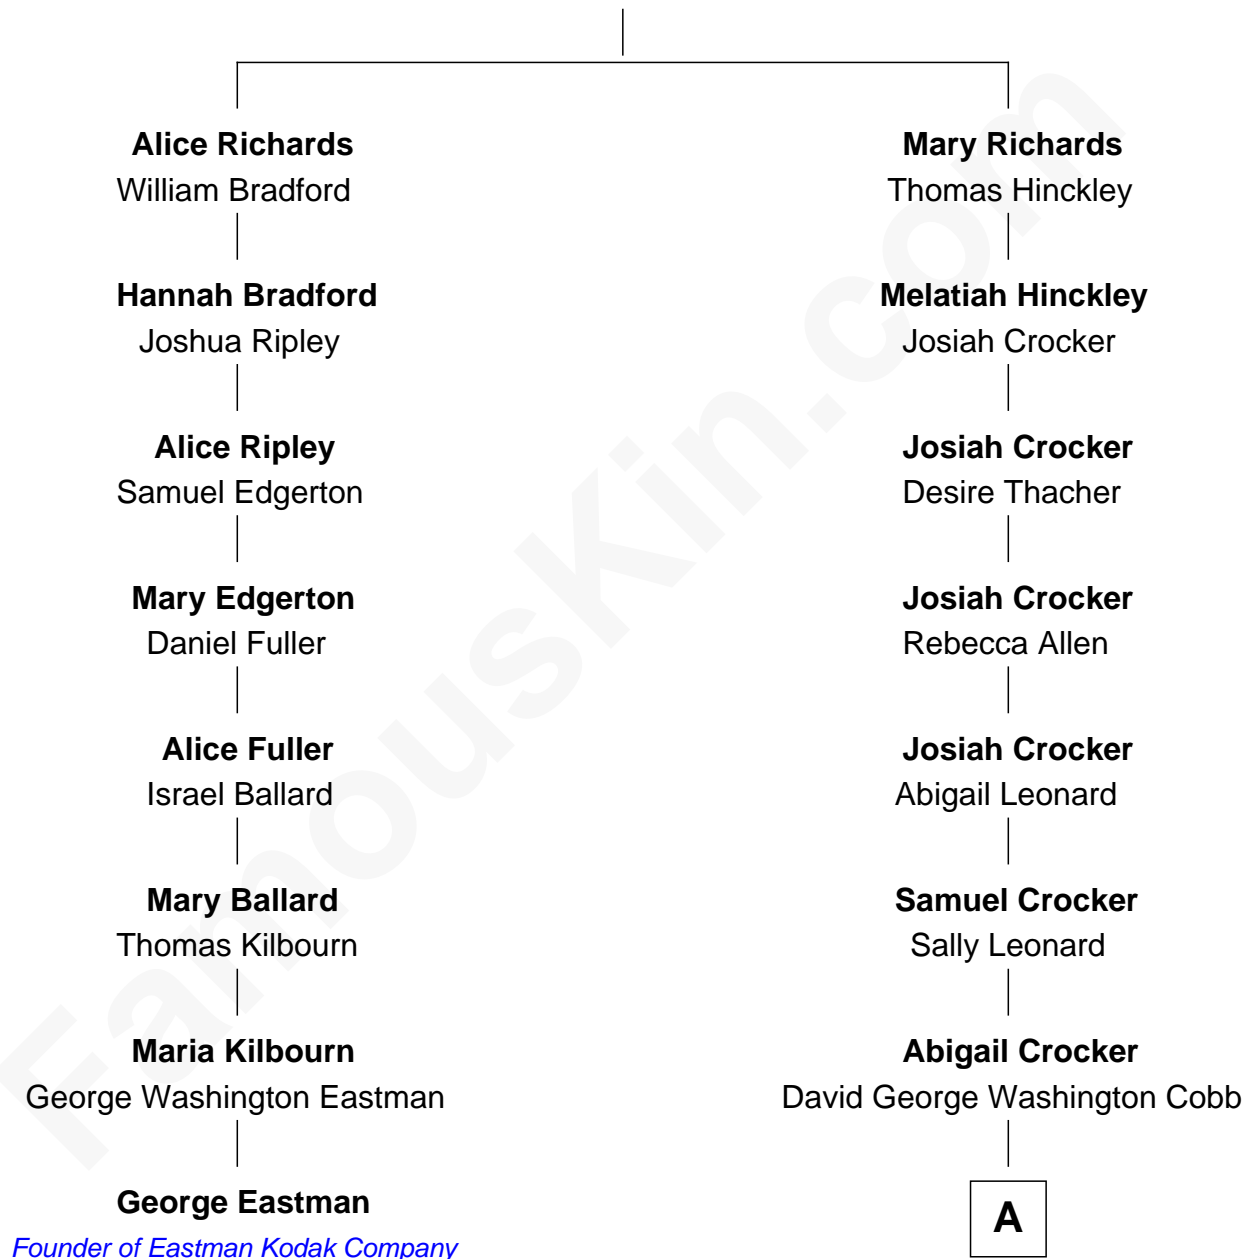

FamousKin.com

Relationship Chart of

George Eastman

Founder of Eastman Kodak Company

7th cousin 1 time removed of

Curtis Guild

43rd Governor of Massachusetts

Thomas Richards

Welthian - - - - -

A

Sarah Crocker Cobb

Curtis Guild

Curtis Guild

43rd Governor of Massachusetts

FamousKin.com