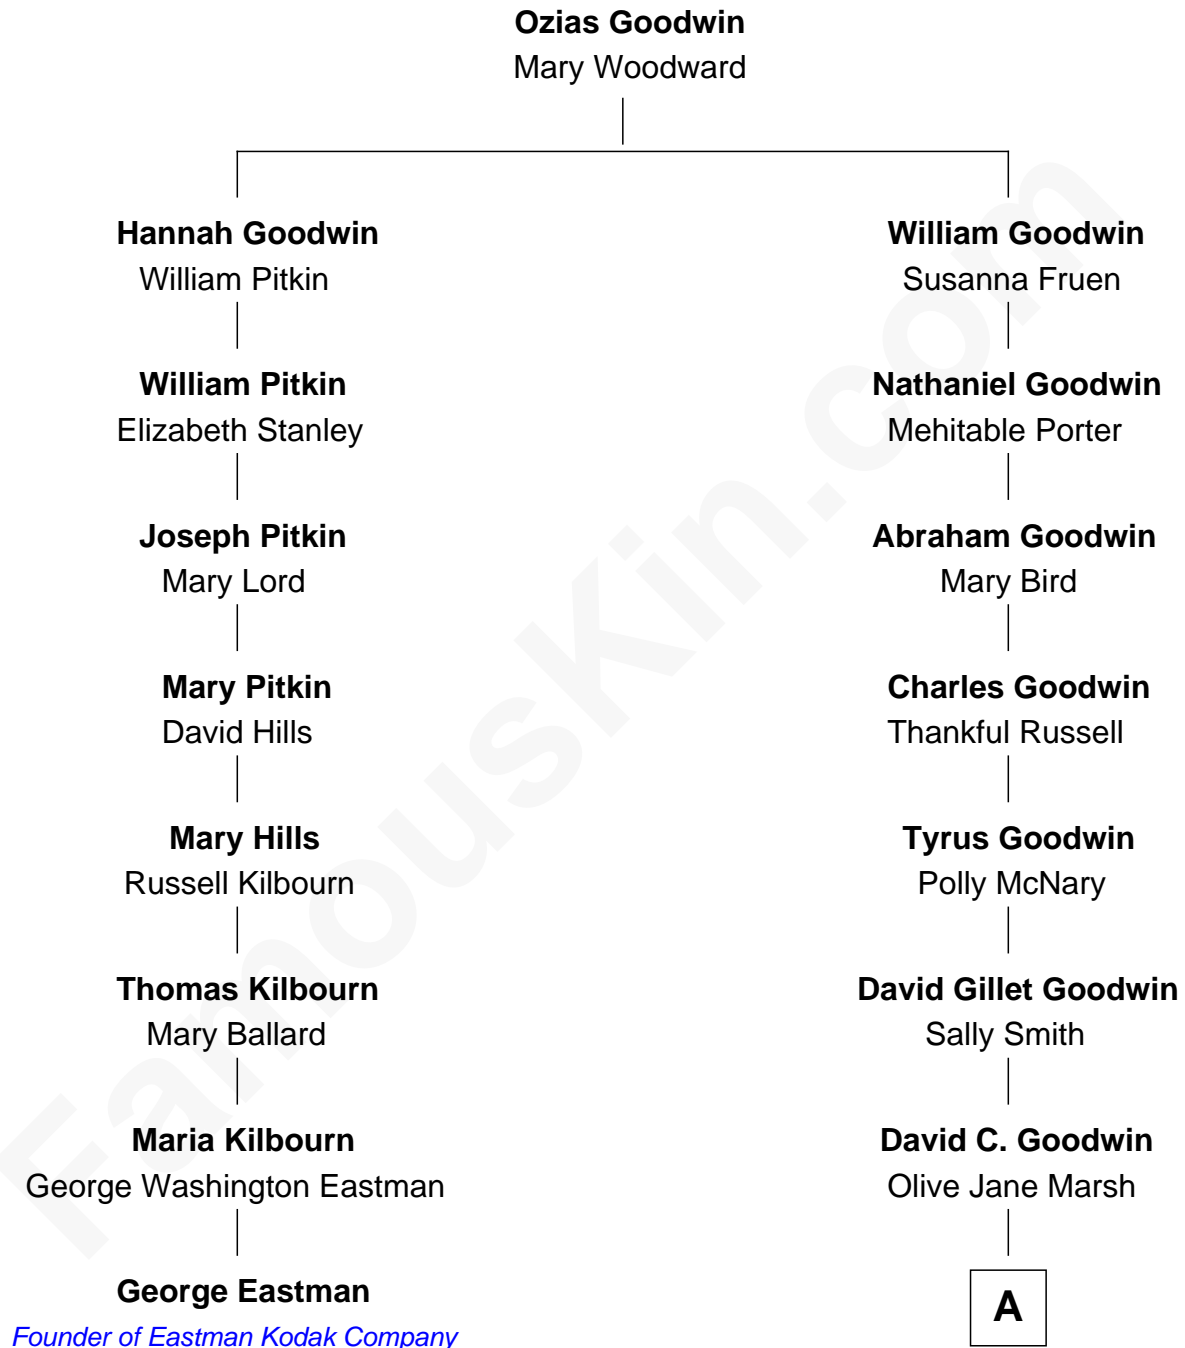

# FamousKin.com

## Relationship Chart of

### George Eastman

Founder of Eastman Kodak Company

7th cousin 5 times removed of

**Joe Keery**

TV and Movie Actor

**A**

|  
**Isabelle Rachel Goodwin**

John Hall Morse