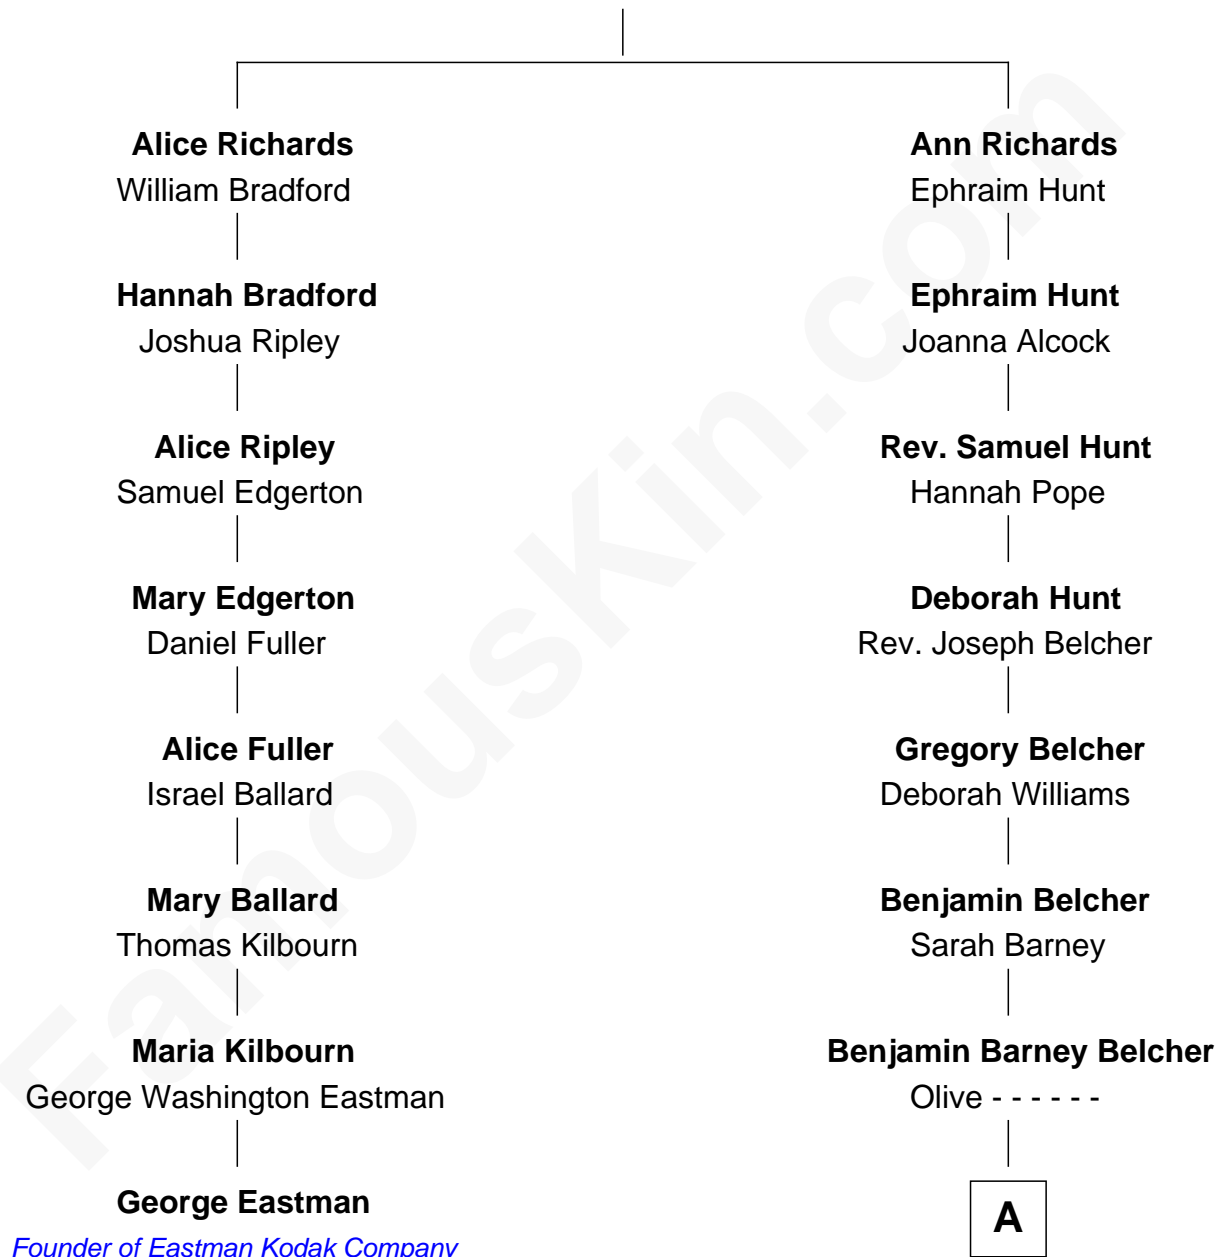

FamousKin.com

Relationship Chart of

George Eastman

Founder of Eastman Kodak Company

7th cousin 2 times removed of

General Douglas MacArthur

U.S. Army - World War II

Thomas Richards

Welthian - - - - -

A

Aurelia Belcher
Arthur MacArthur

Gen. Arthur MacArthur
Mary Pinckney Hardy

General Douglas MacArthur
U.S. Army - World War II

FamousKin.com