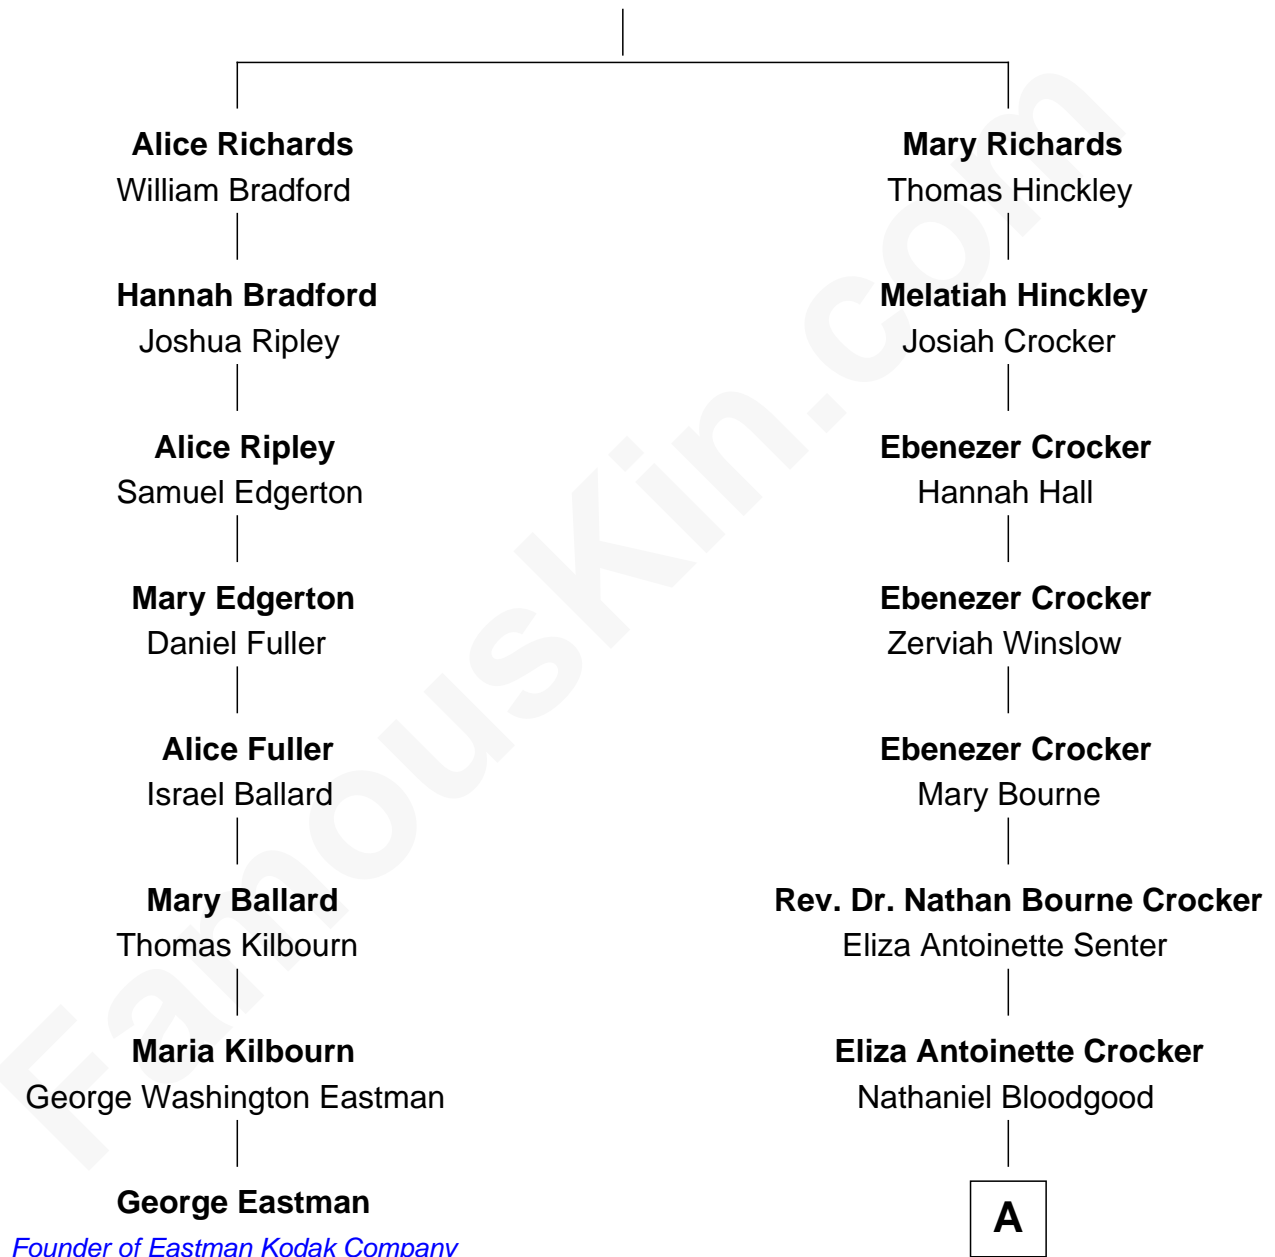

FamousKin.com

Relationship Chart of

George Eastman

Founder of Eastman Kodak Company

7th cousin 4 times removed of

Kyra Sedgwick

TV and Movie Actress

Thomas Richards

Welthian - - - - -

A

Helen Bloodgood

Francis Peabody

Fannie Peabody

Rev. Dr. Endicott Peabody

Helen Peabody

Robert Minturn Sedgwick