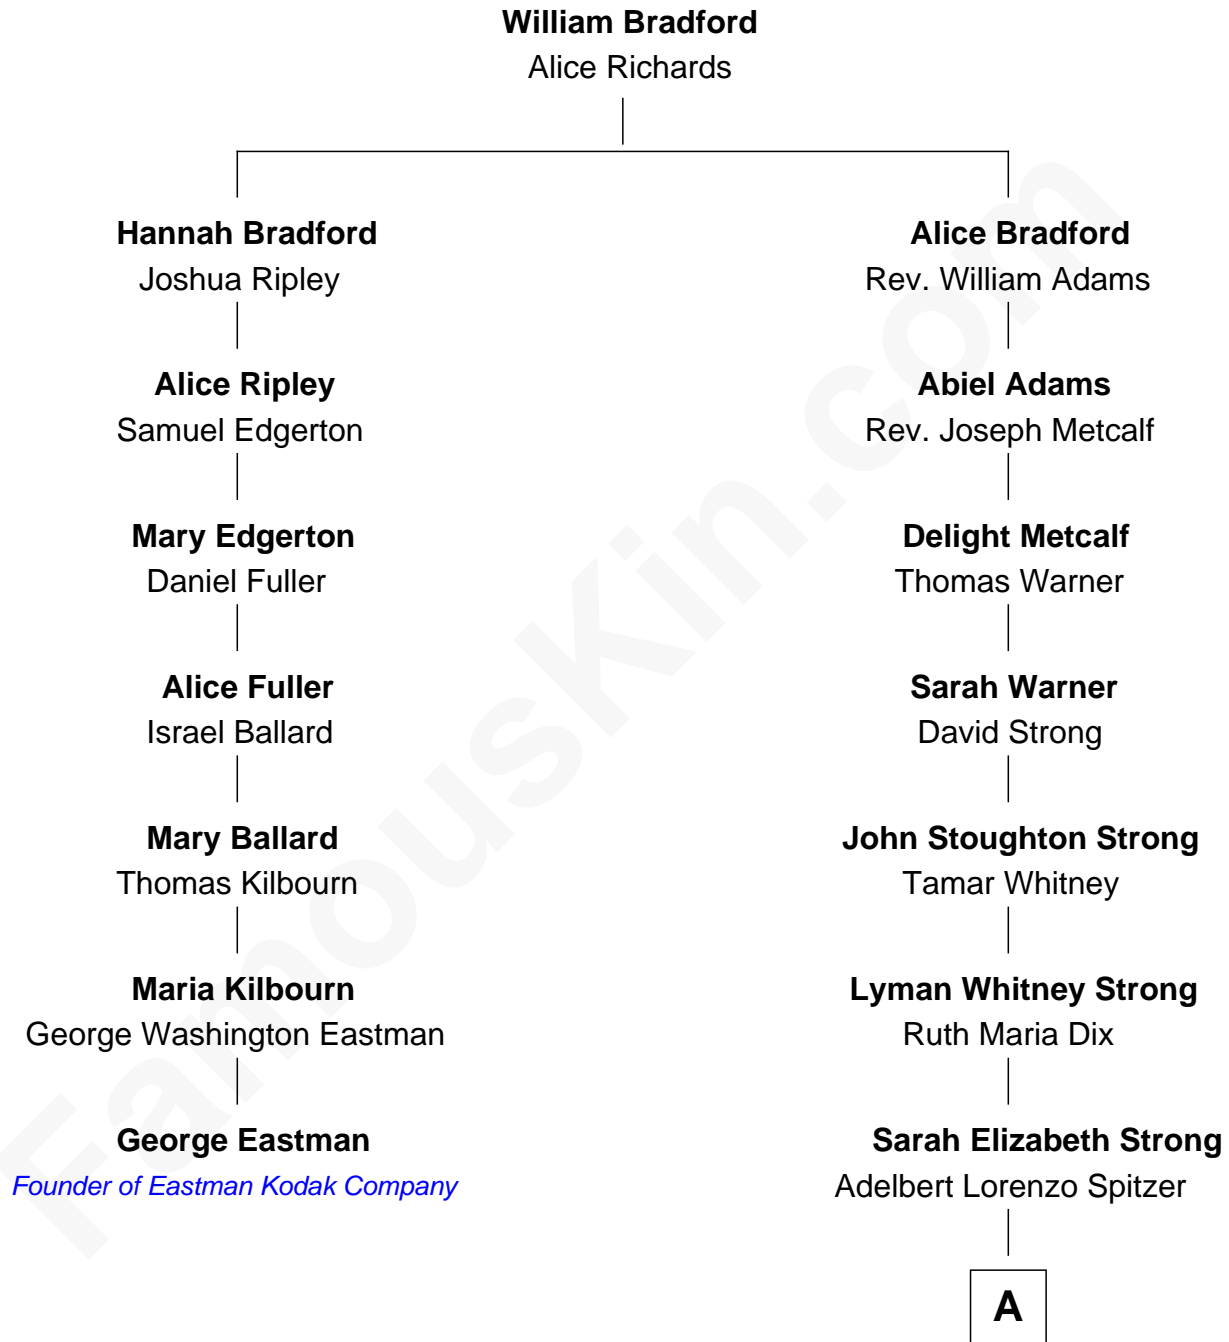

FamousKin.com

Relationship Chart of

George Eastman

Founder of Eastman Kodak Company

6th cousin 2 times removed of

Lyman Spitzer

Astronomer and Theoretical Physicist

A