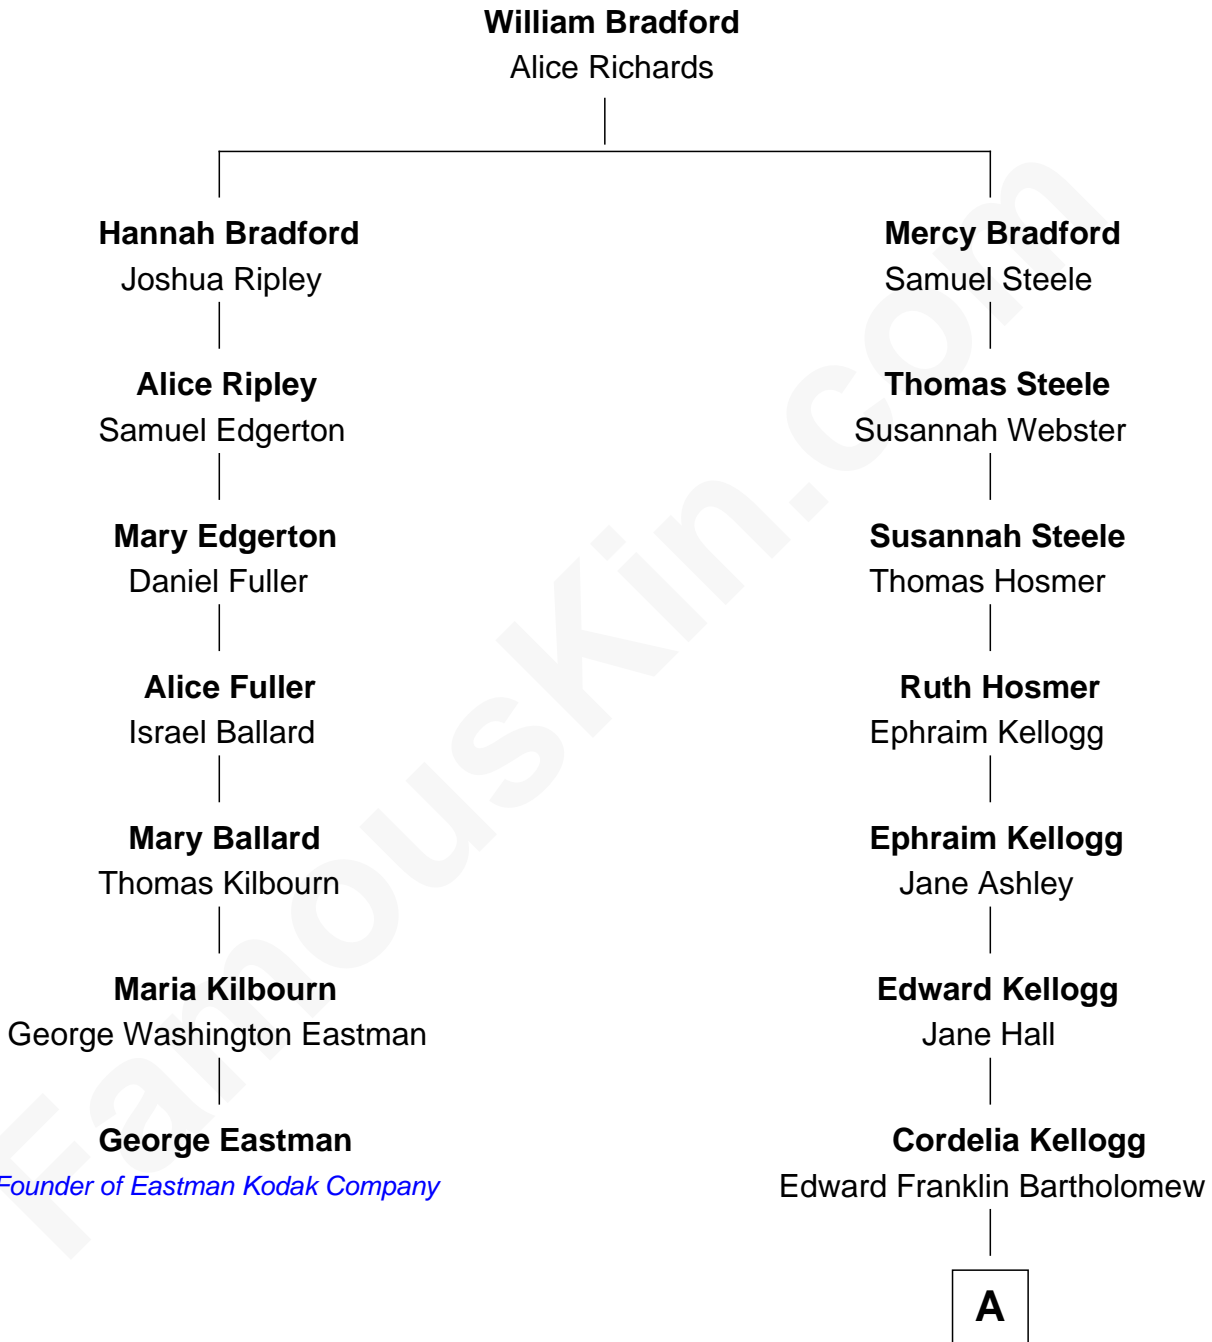

FamousKin.com

Relationship Chart of

George Eastman

Founder of Eastman Kodak Company

6th cousin 4 times removed of

Clint Eastwood

TV & Film Actor and Director

A

—
Sophia Aurelia Bartholomew

Charles Claude Runner

—
Waldo Errol Runner

Virginia May McClanahan

—
Margaret Ruth Runner

Clinton Eastwood

—
Clint Eastwood

TV & Film Actor and Director

FamousKin.com