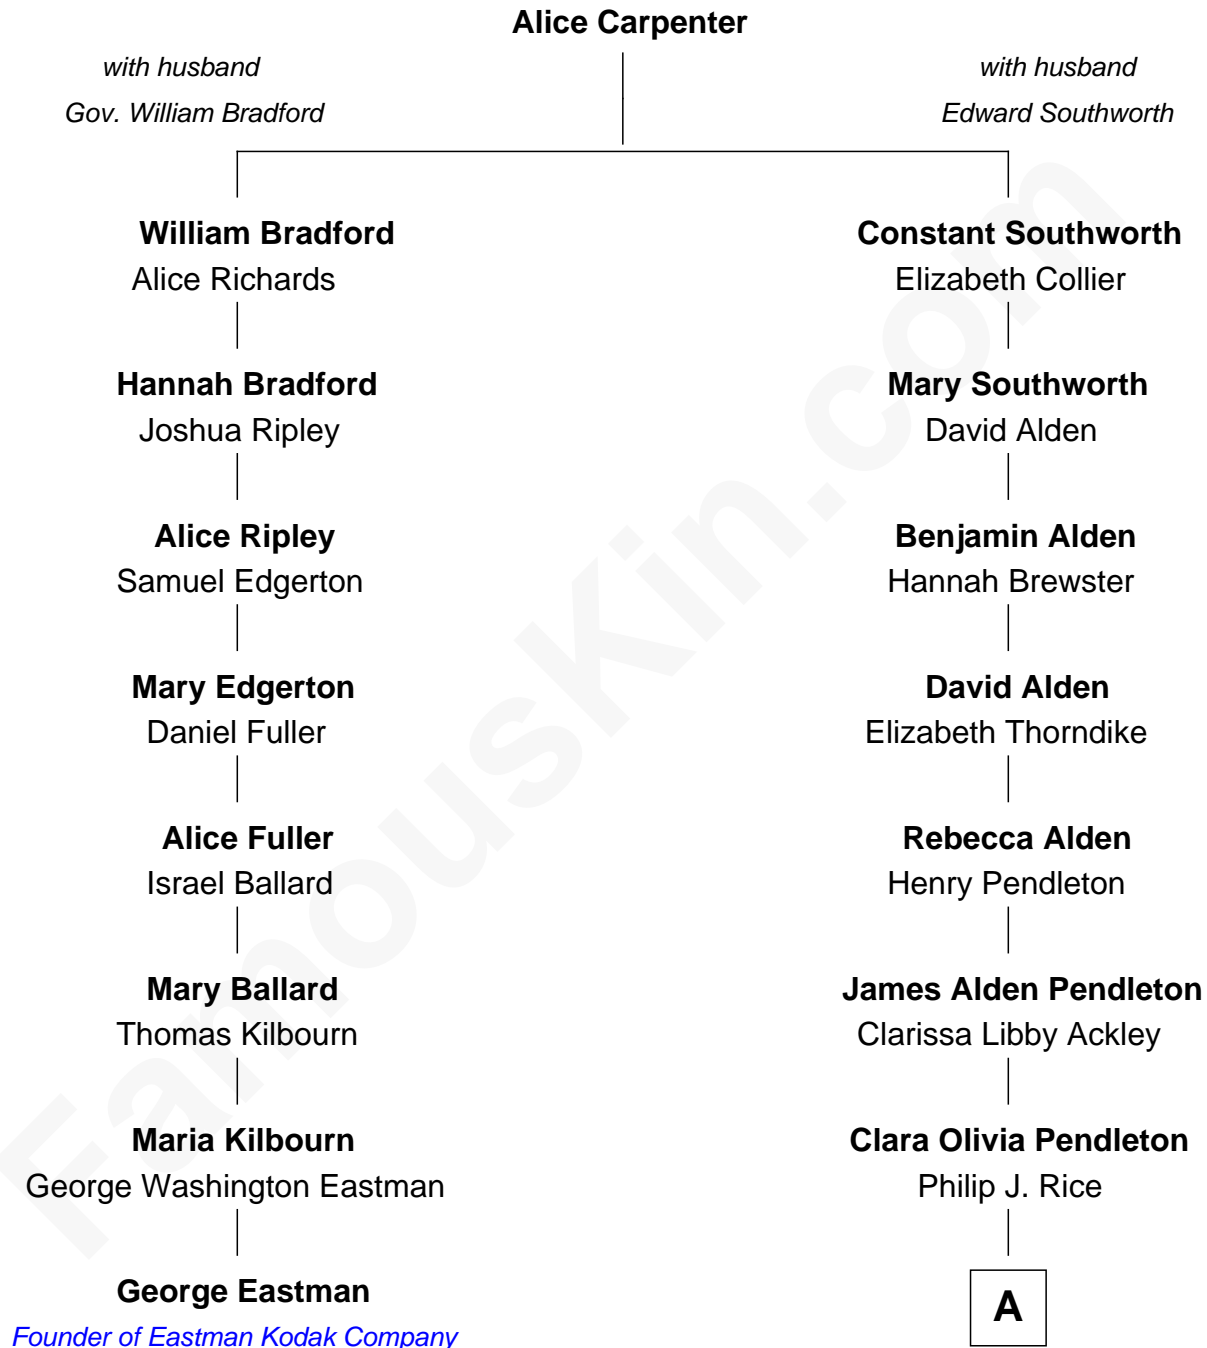

FamousKin.com

Relationship Chart of

George Eastman

Founder of Eastman Kodak Company

7th cousin 2 times removed of

Eva Marie Saint

TV and Movie Actress

A

William Martin Rice
Adelaide Louise Russell

Eva Marie Rice
John Merle Saint

Eva Marie Saint
TV and Movie Actress

FamousKin.com