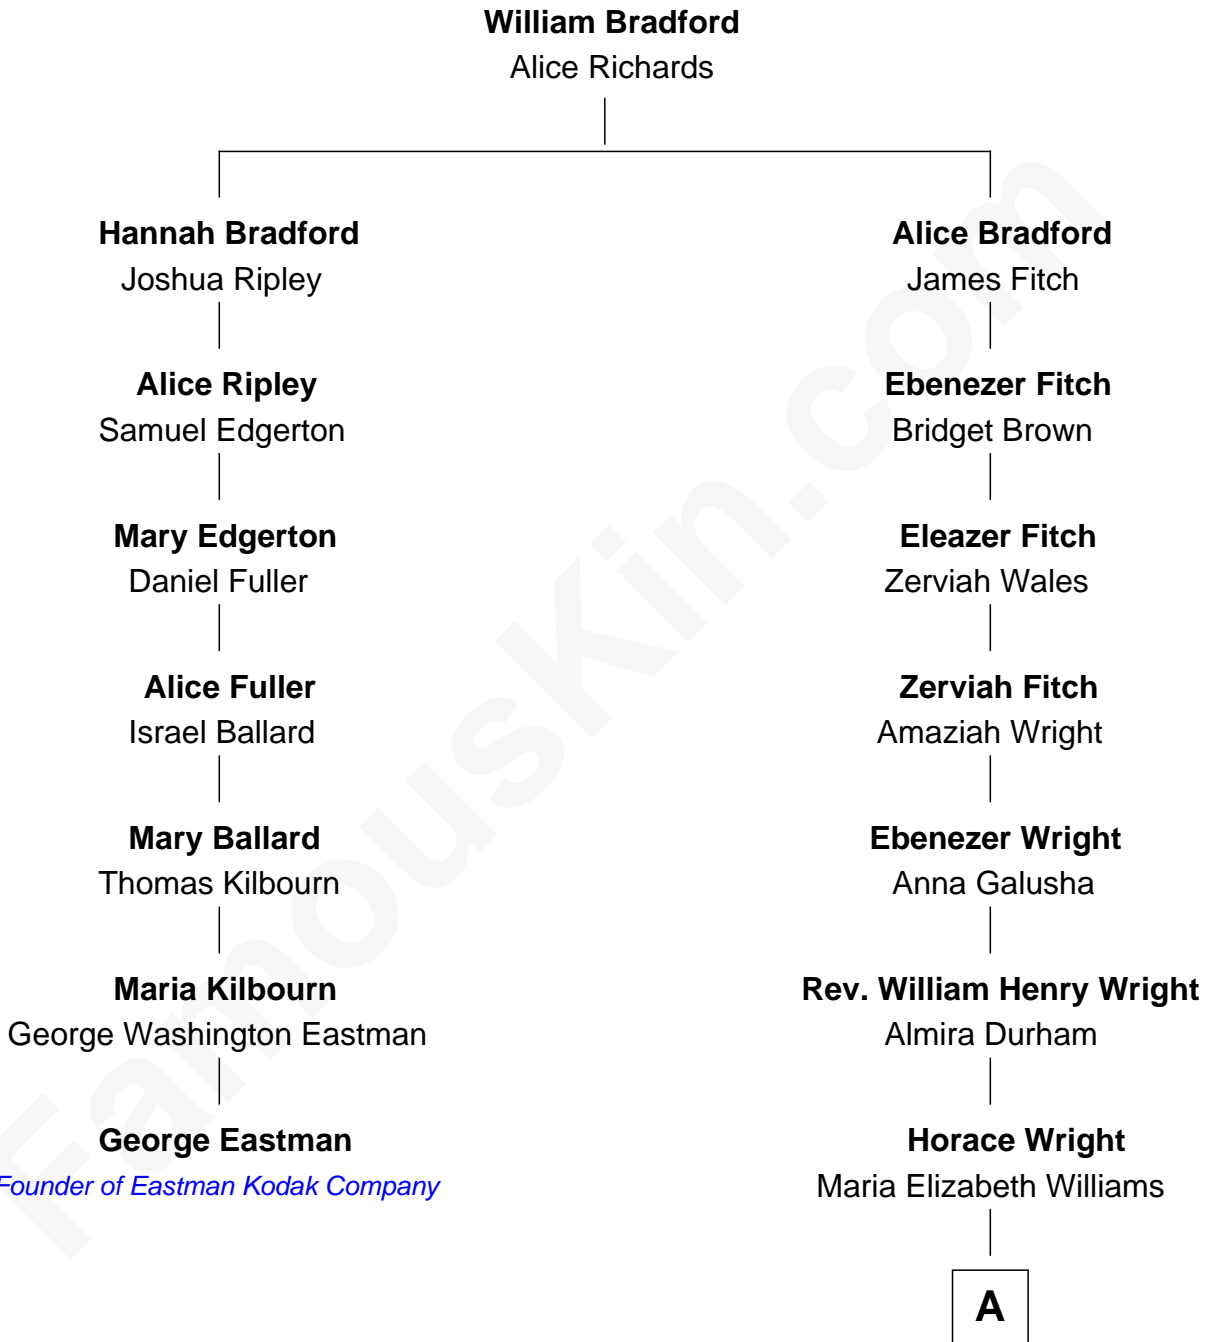

FamousKin.com

Relationship Chart of

George Eastman

Founder of Eastman Kodak Company

6th cousin 2 times removed of

James B. A. Robertson

4th Governor of Oklahoma

A

Clarissa Martha Wright
James Brooks Ayers Robertson

James B. A. Robertson
4th Governor of Oklahoma

FamousKin.com