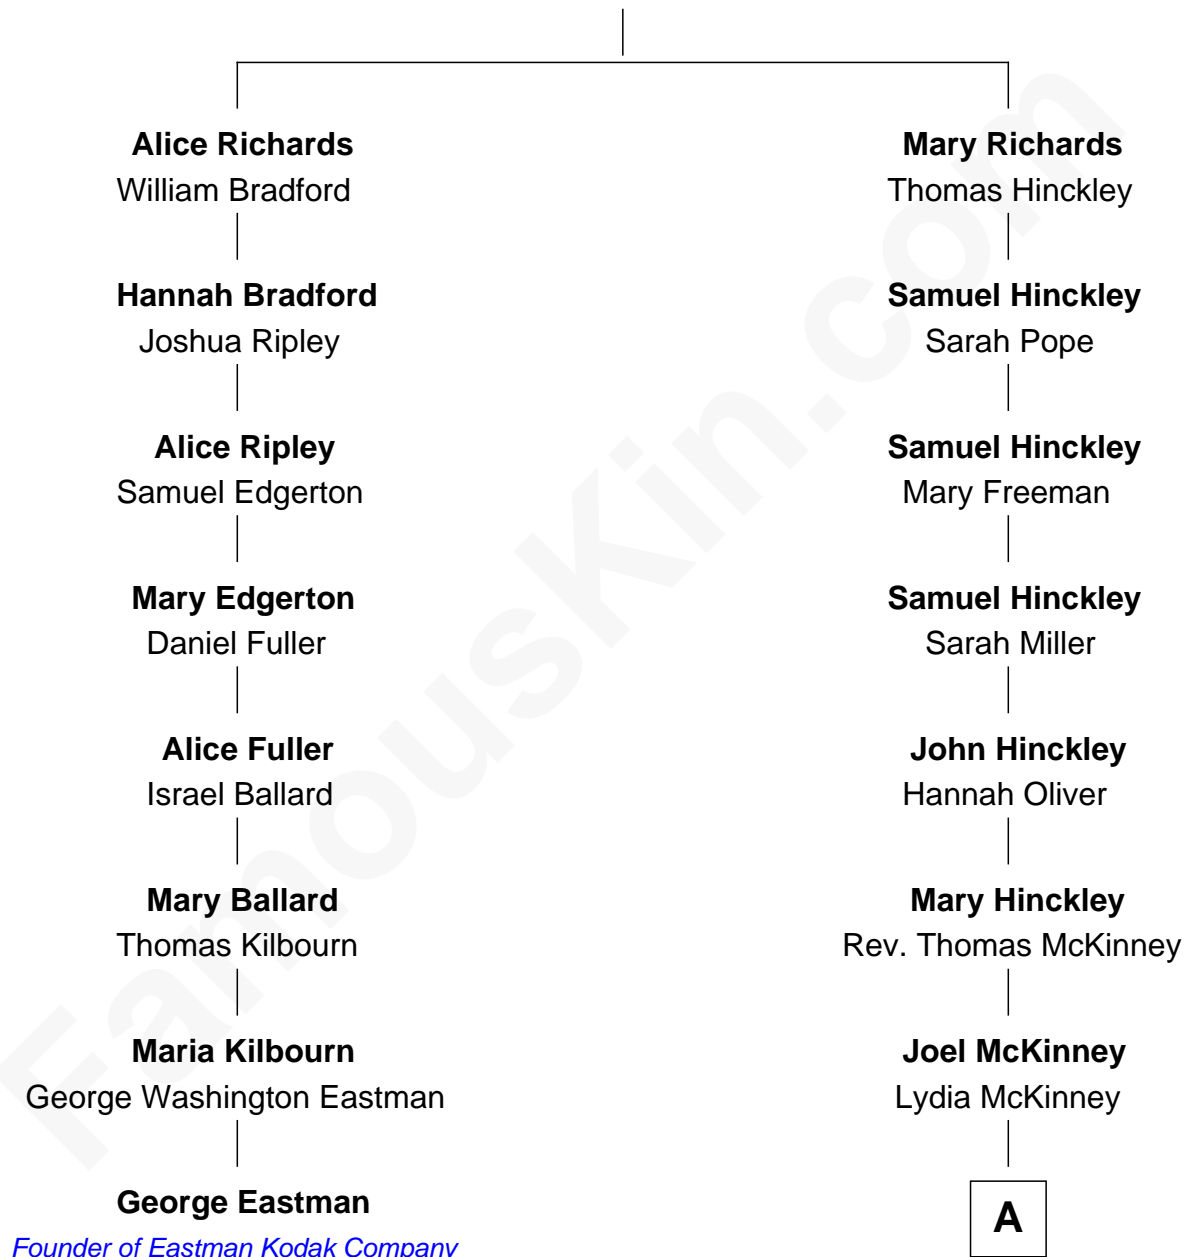

FamousKin.com

Relationship Chart of

George Eastman

Founder of Eastman Kodak Company

7th cousin 5 times removed of

Tamera Mowry
TV Actress

Thomas Richards
Welthian - - - - -

A

Ann McKinney

Russell Mowry

George McKay Mowry

Sarah Jane Crocker

George Rodney Mowry

Isabella May Ferguson

Mahlon Henry Mowry

Bernice I. O'Halloran