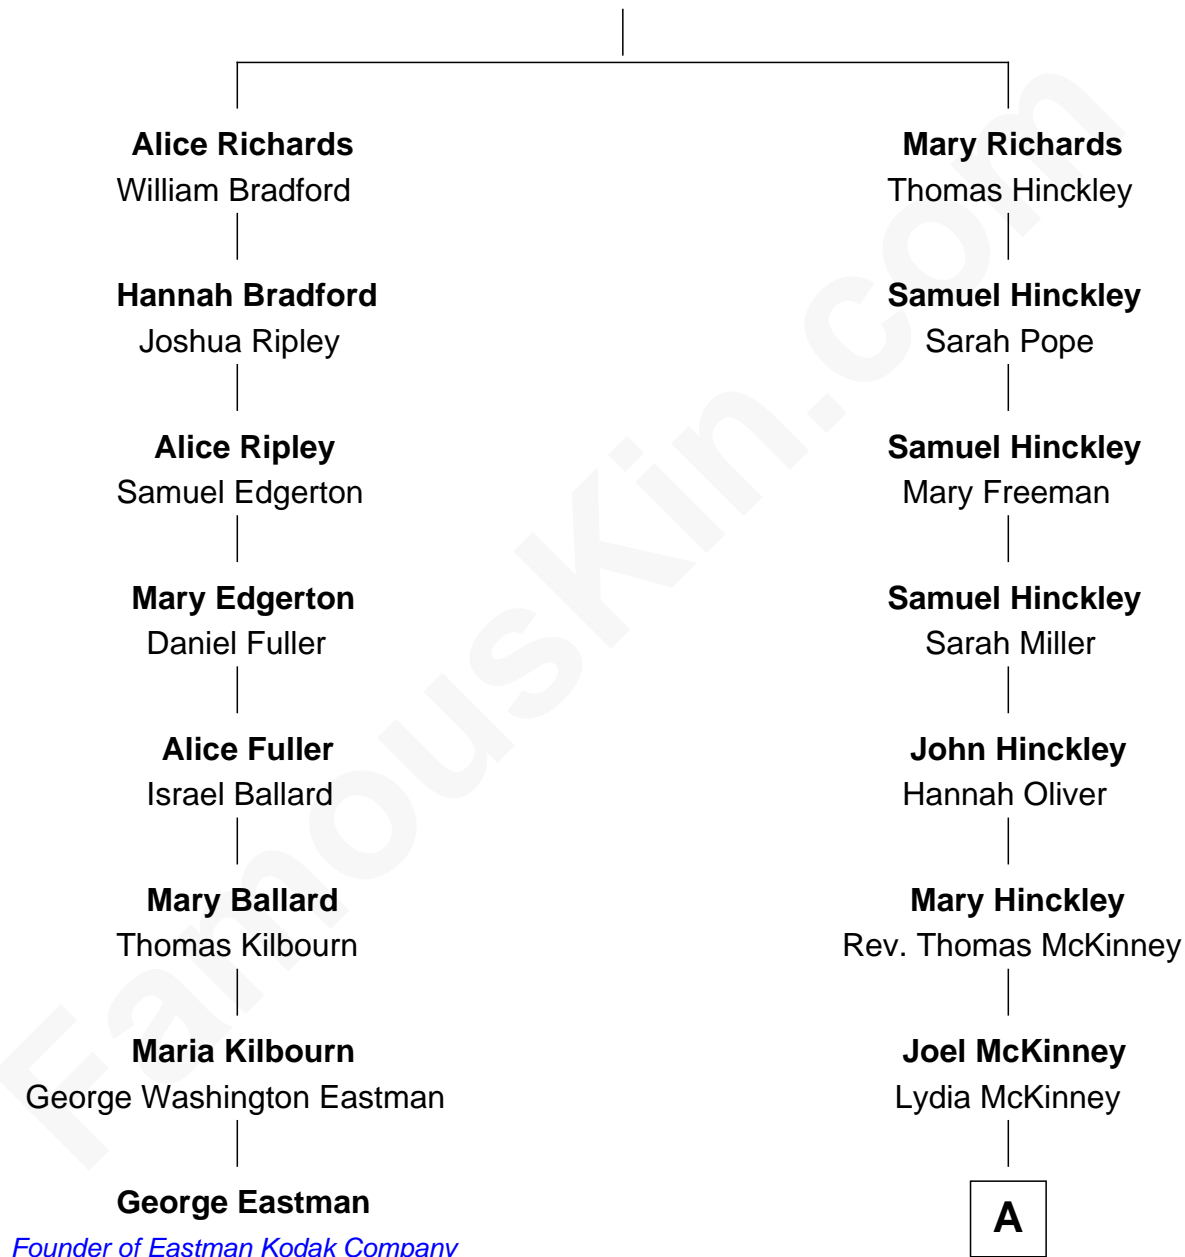

## Relationship Chart of

### George Eastman

Founder of Eastman Kodak Company

7th cousin 5 times removed of

**Tia Mowry**  
TV Actress

**Thomas Richards**  
Welthian - - - - -

**A**

**Ann McKinney**

Russell Mowry

**George McKay Mowry**

Sarah Jane Crocker

**George Rodney Mowry**

Isabella May Ferguson

**Mahlon Henry Mowry**

Bernice I. O'Halloran

**Timothy John Mowry**

Darlene Renee Flowers

**Tia Mowry**

*TV Actress*