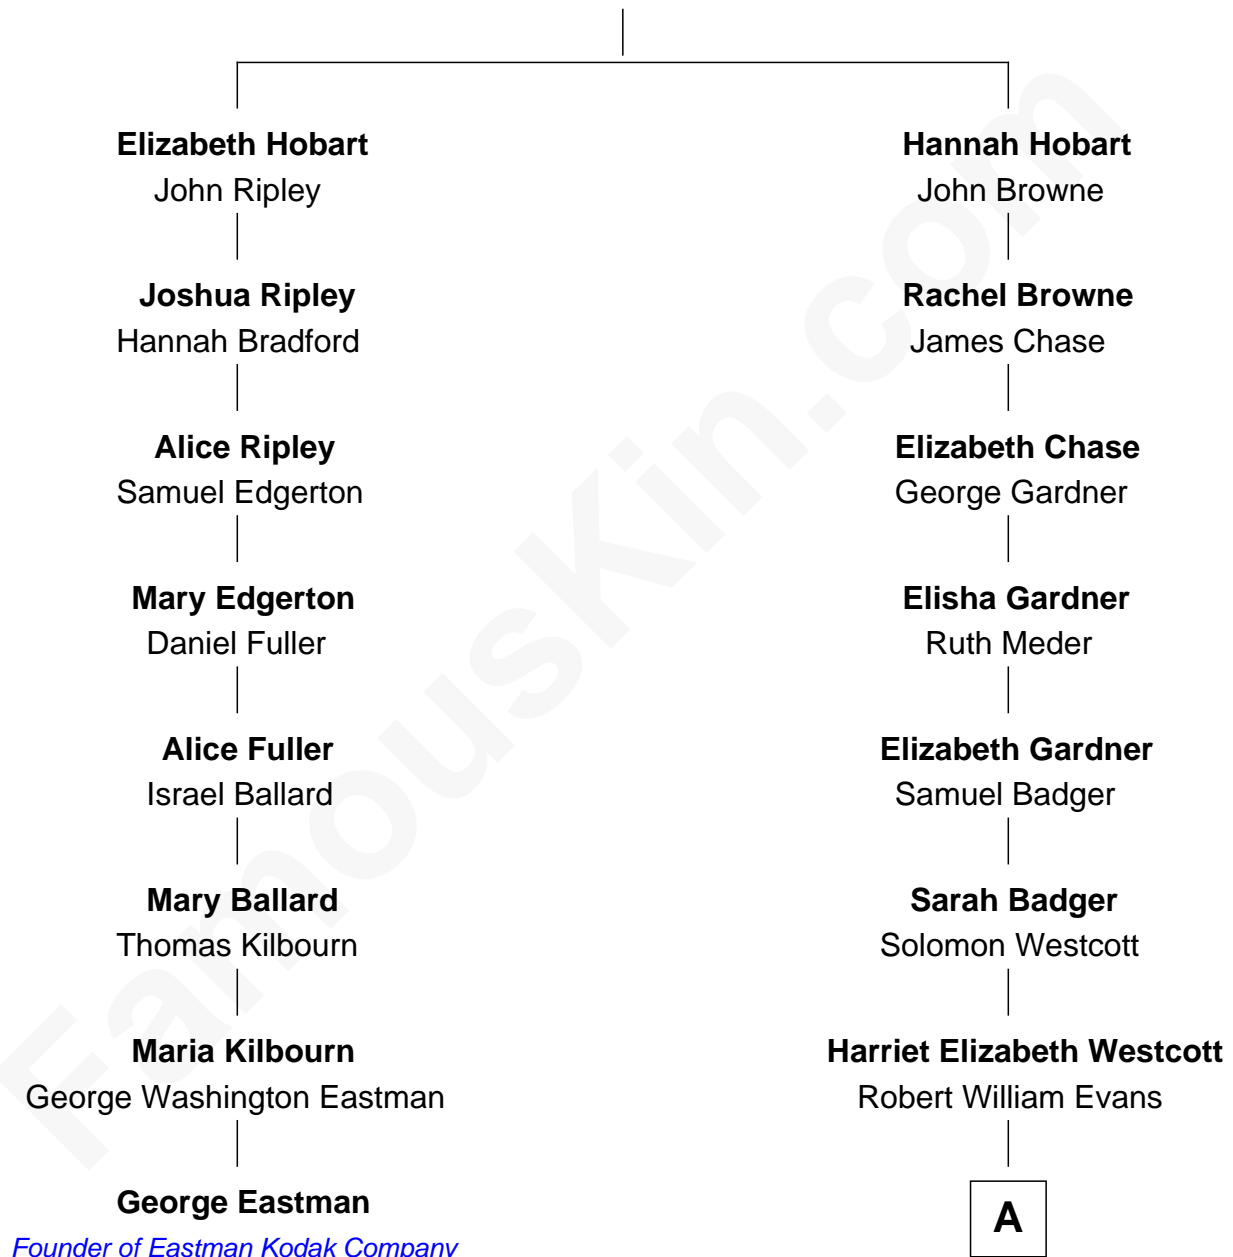

## Relationship Chart of

### George Eastman

*Founder of Eastman Kodak Company*

7th cousin 2 times removed of

**Ann B. Davis**

*TV Actress*

**Rev. Peter Hobart**

Elizabeth Ibrook

**A**