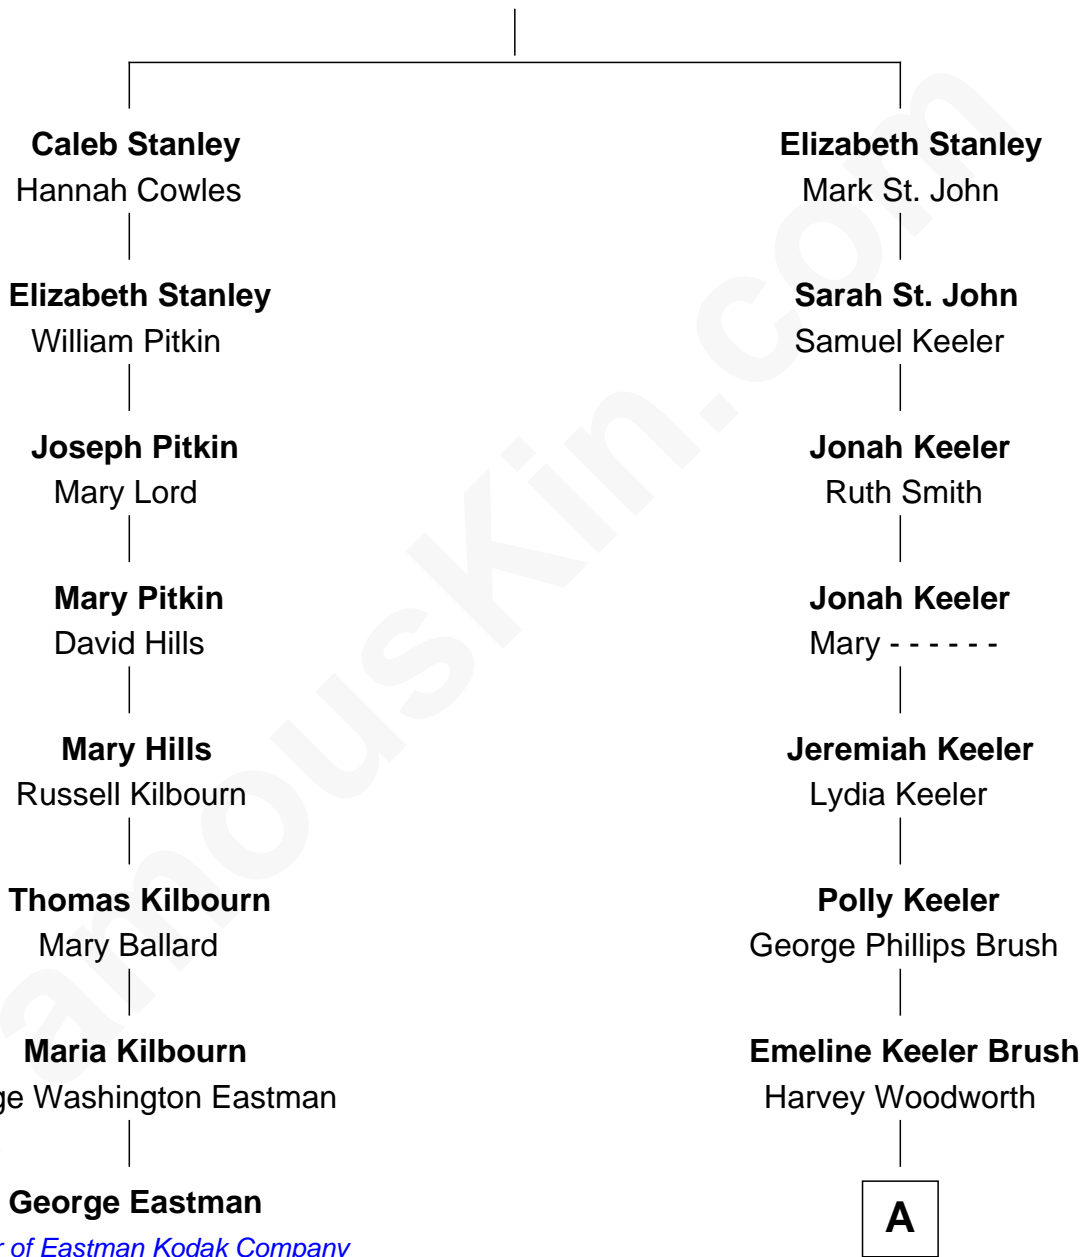

FamousKin.com

Relationship Chart of

George Eastman

Founder of Eastman Kodak Company

7th cousin 4 times removed of

Bill Gates

Founder of Microsoft

Timothy Stanley

Elizabeth - - - - -

A

—
Louise Marie Woodworth

Thomas George Maxwell

—
James W. Maxwell

Belle Oakley

—
James Willard Maxwell

Adelle Thompson