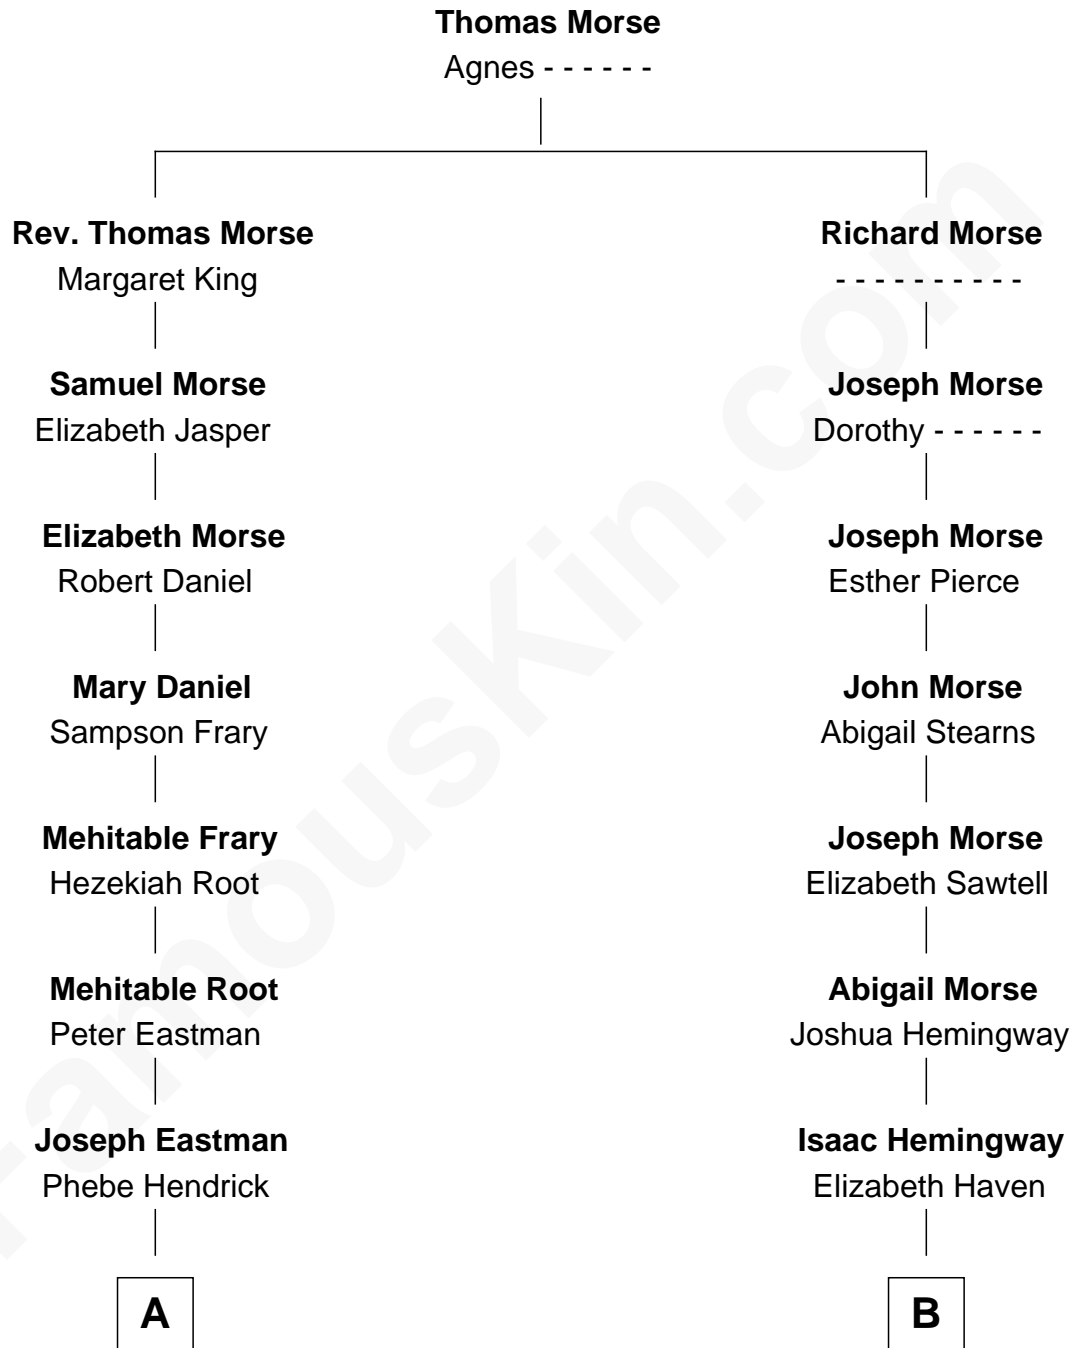

## Relationship Chart of

### George Eastman

Founder of Eastman Kodak Company

10th cousin 2 times removed of

**Richard Nixon**

37th U.S. President

**A**

**Hezekiah Eastman**

Hannah Porter

**Harvey Eastman**

Anna Rundell

**George Washington Eastman**

Maria Kilbourn

**George Eastman**

*Founder of Eastman Kodak Company*

**B**

**James Hemingway**

Elizabeth Armstrong

**James Hemingway**

Hope Malmsbury

**Jane M. Hemingway**

Oliver Burdg

**Almira Park Burdg**

Franklin Milhous

**Hannah Milhous**