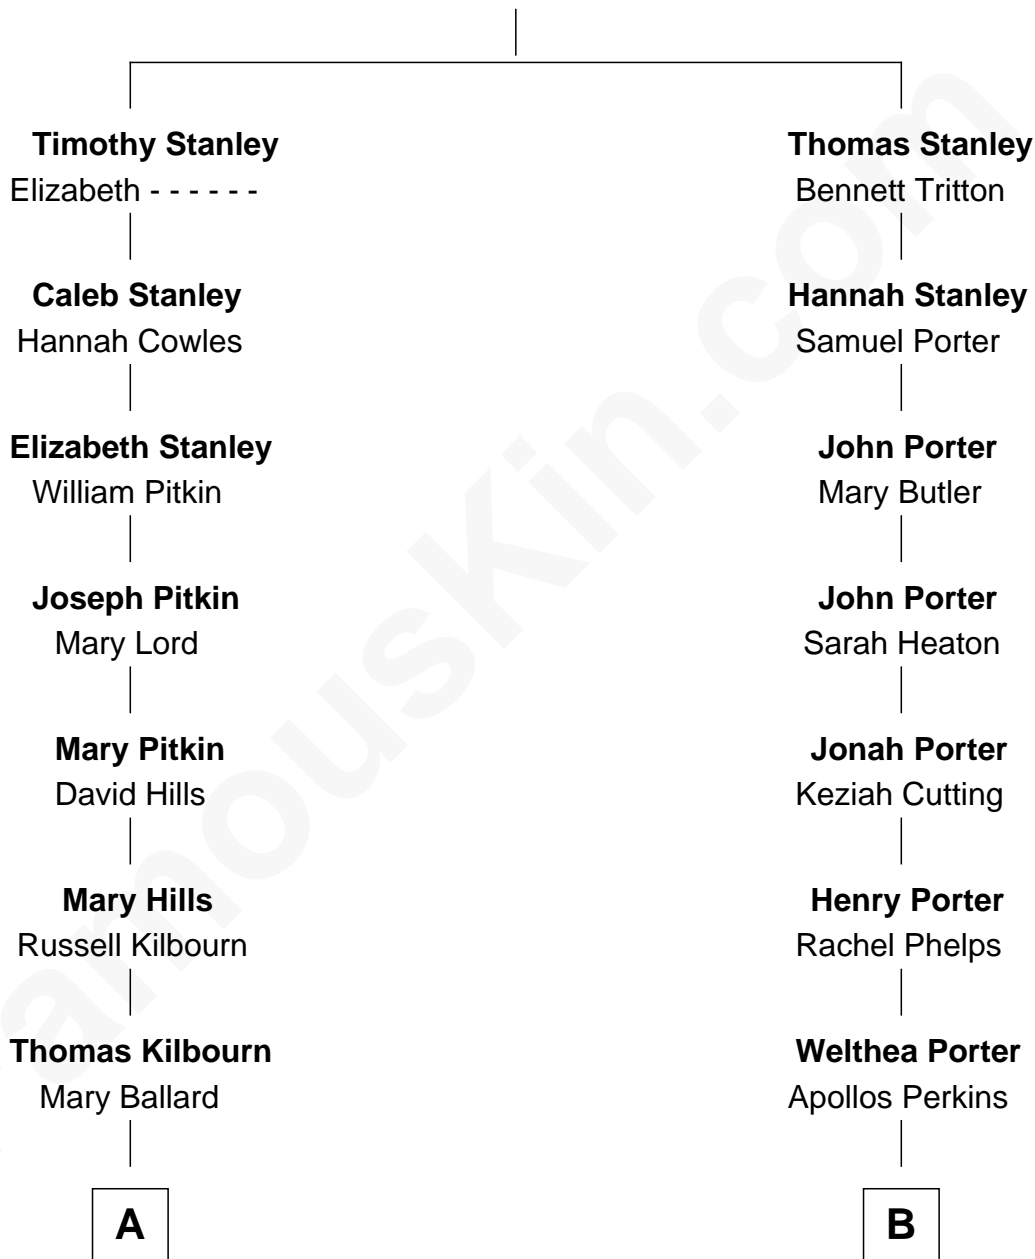

FamousKin.com

Relationship Chart of

George Eastman

Founder of Eastman Kodak Company

8th cousin 2 times removed of

Anthony Perkins

Movie Actor

Robert Stanley

A

Maria Kilbourn
George Washington Eastman

George Eastman
Founder of Eastman Kodak Company

B

Dr. Henry Phelps Perkins
Stella Lucretia Burnham

Henry Phelps Perkins
Helen Virginia Anthony

Osgood Perkins
Janet Esselstyn Rane