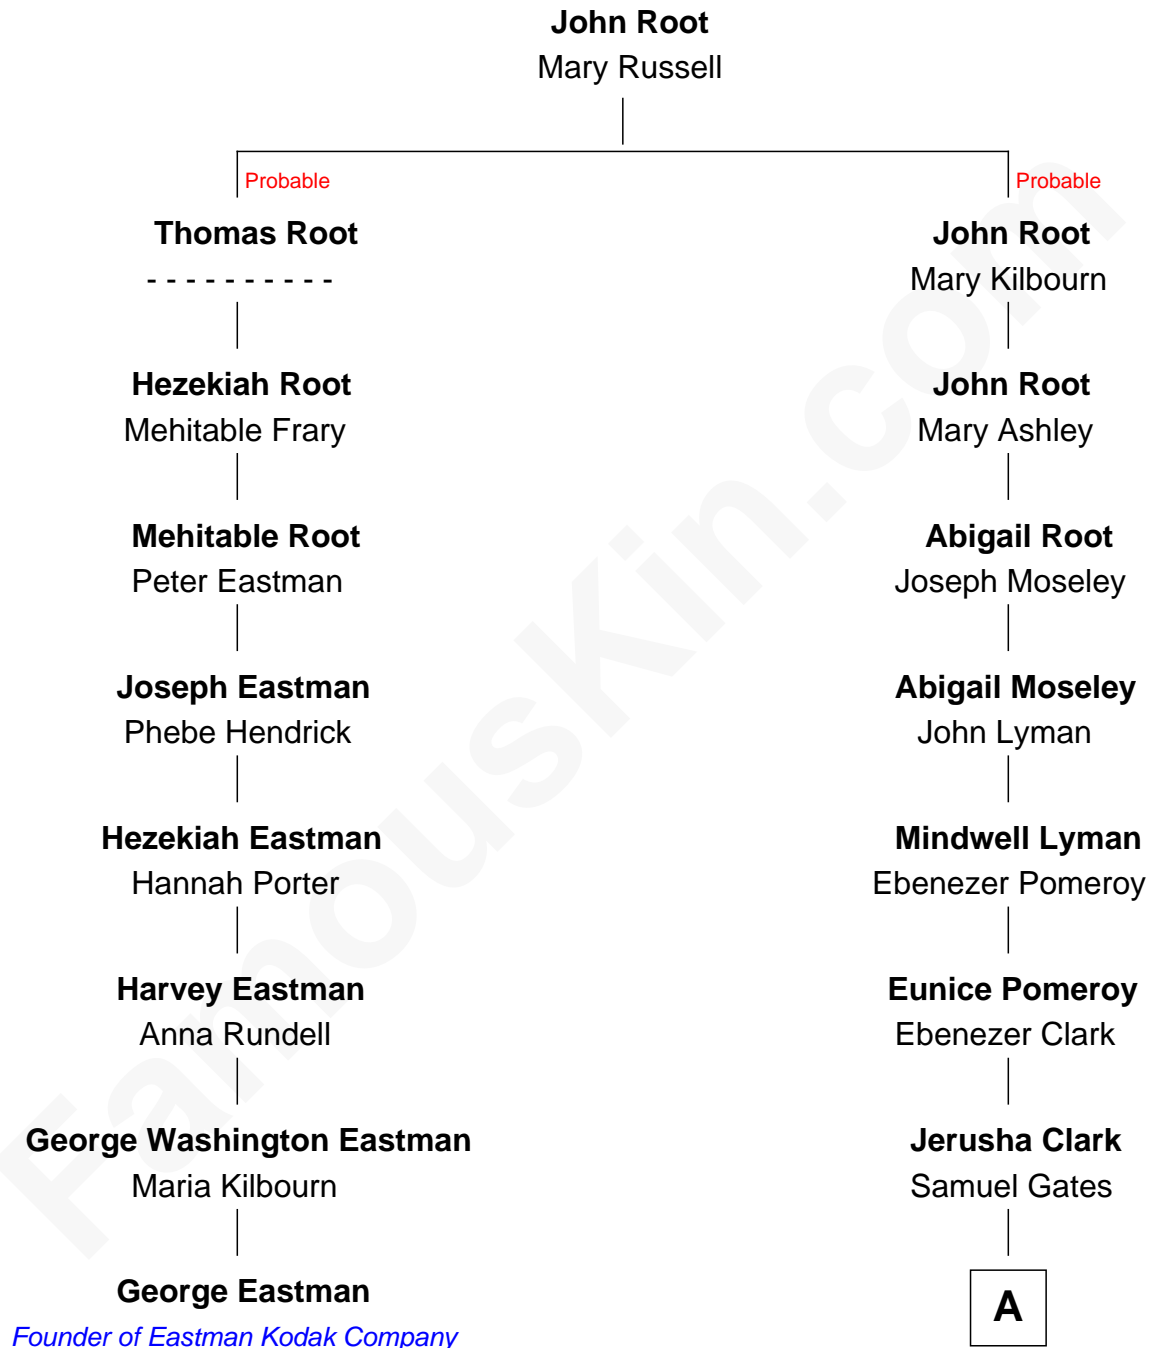

FamousKin.com

Relationship Chart of George Eastman

Founder of Eastman Kodak Company

7th cousin 3 times removed of

Bess (Wallace) Truman

First Lady of President Harry S Truman

A

George William Gates

Sarah D. Todd

George Porterfield Gates

Elizabeth Emery

Margaret Elizabeth Gates

David Willick Wallace

Bess (Wallace) Truman

First Lady of Harry Truman

FamousKin.com