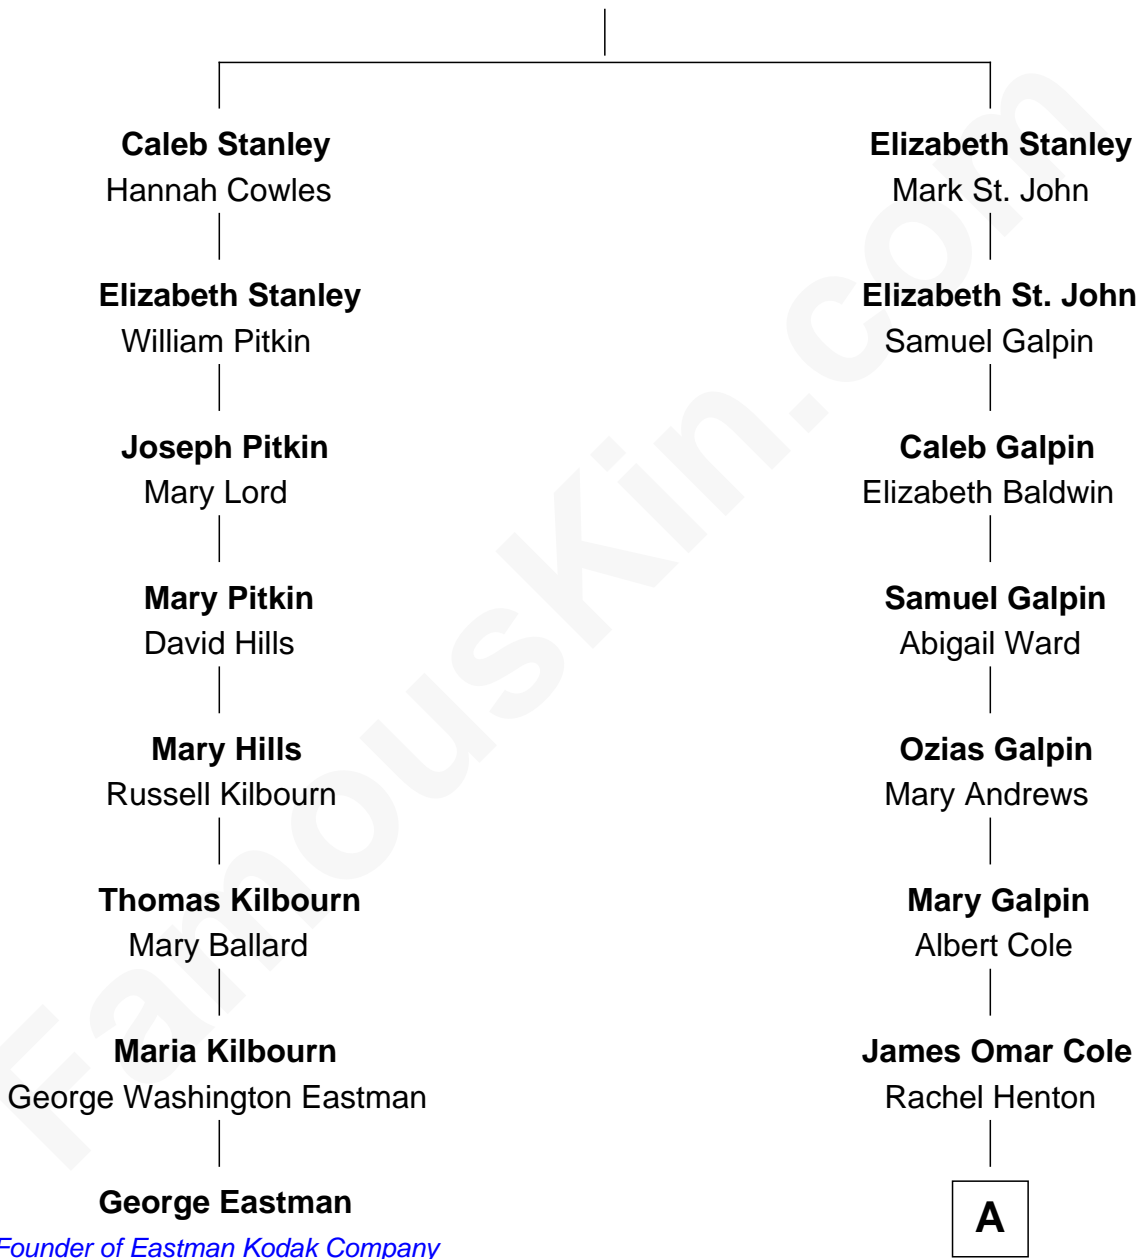

## Relationship Chart of

### George Eastman

*Founder of Eastman Kodak Company*

7th cousin 1 time removed of

**Cole Porter**

*American Composer and Songwriter*

**Timothy Stanley**

Elizabeth - - - - -

FamousKin.com